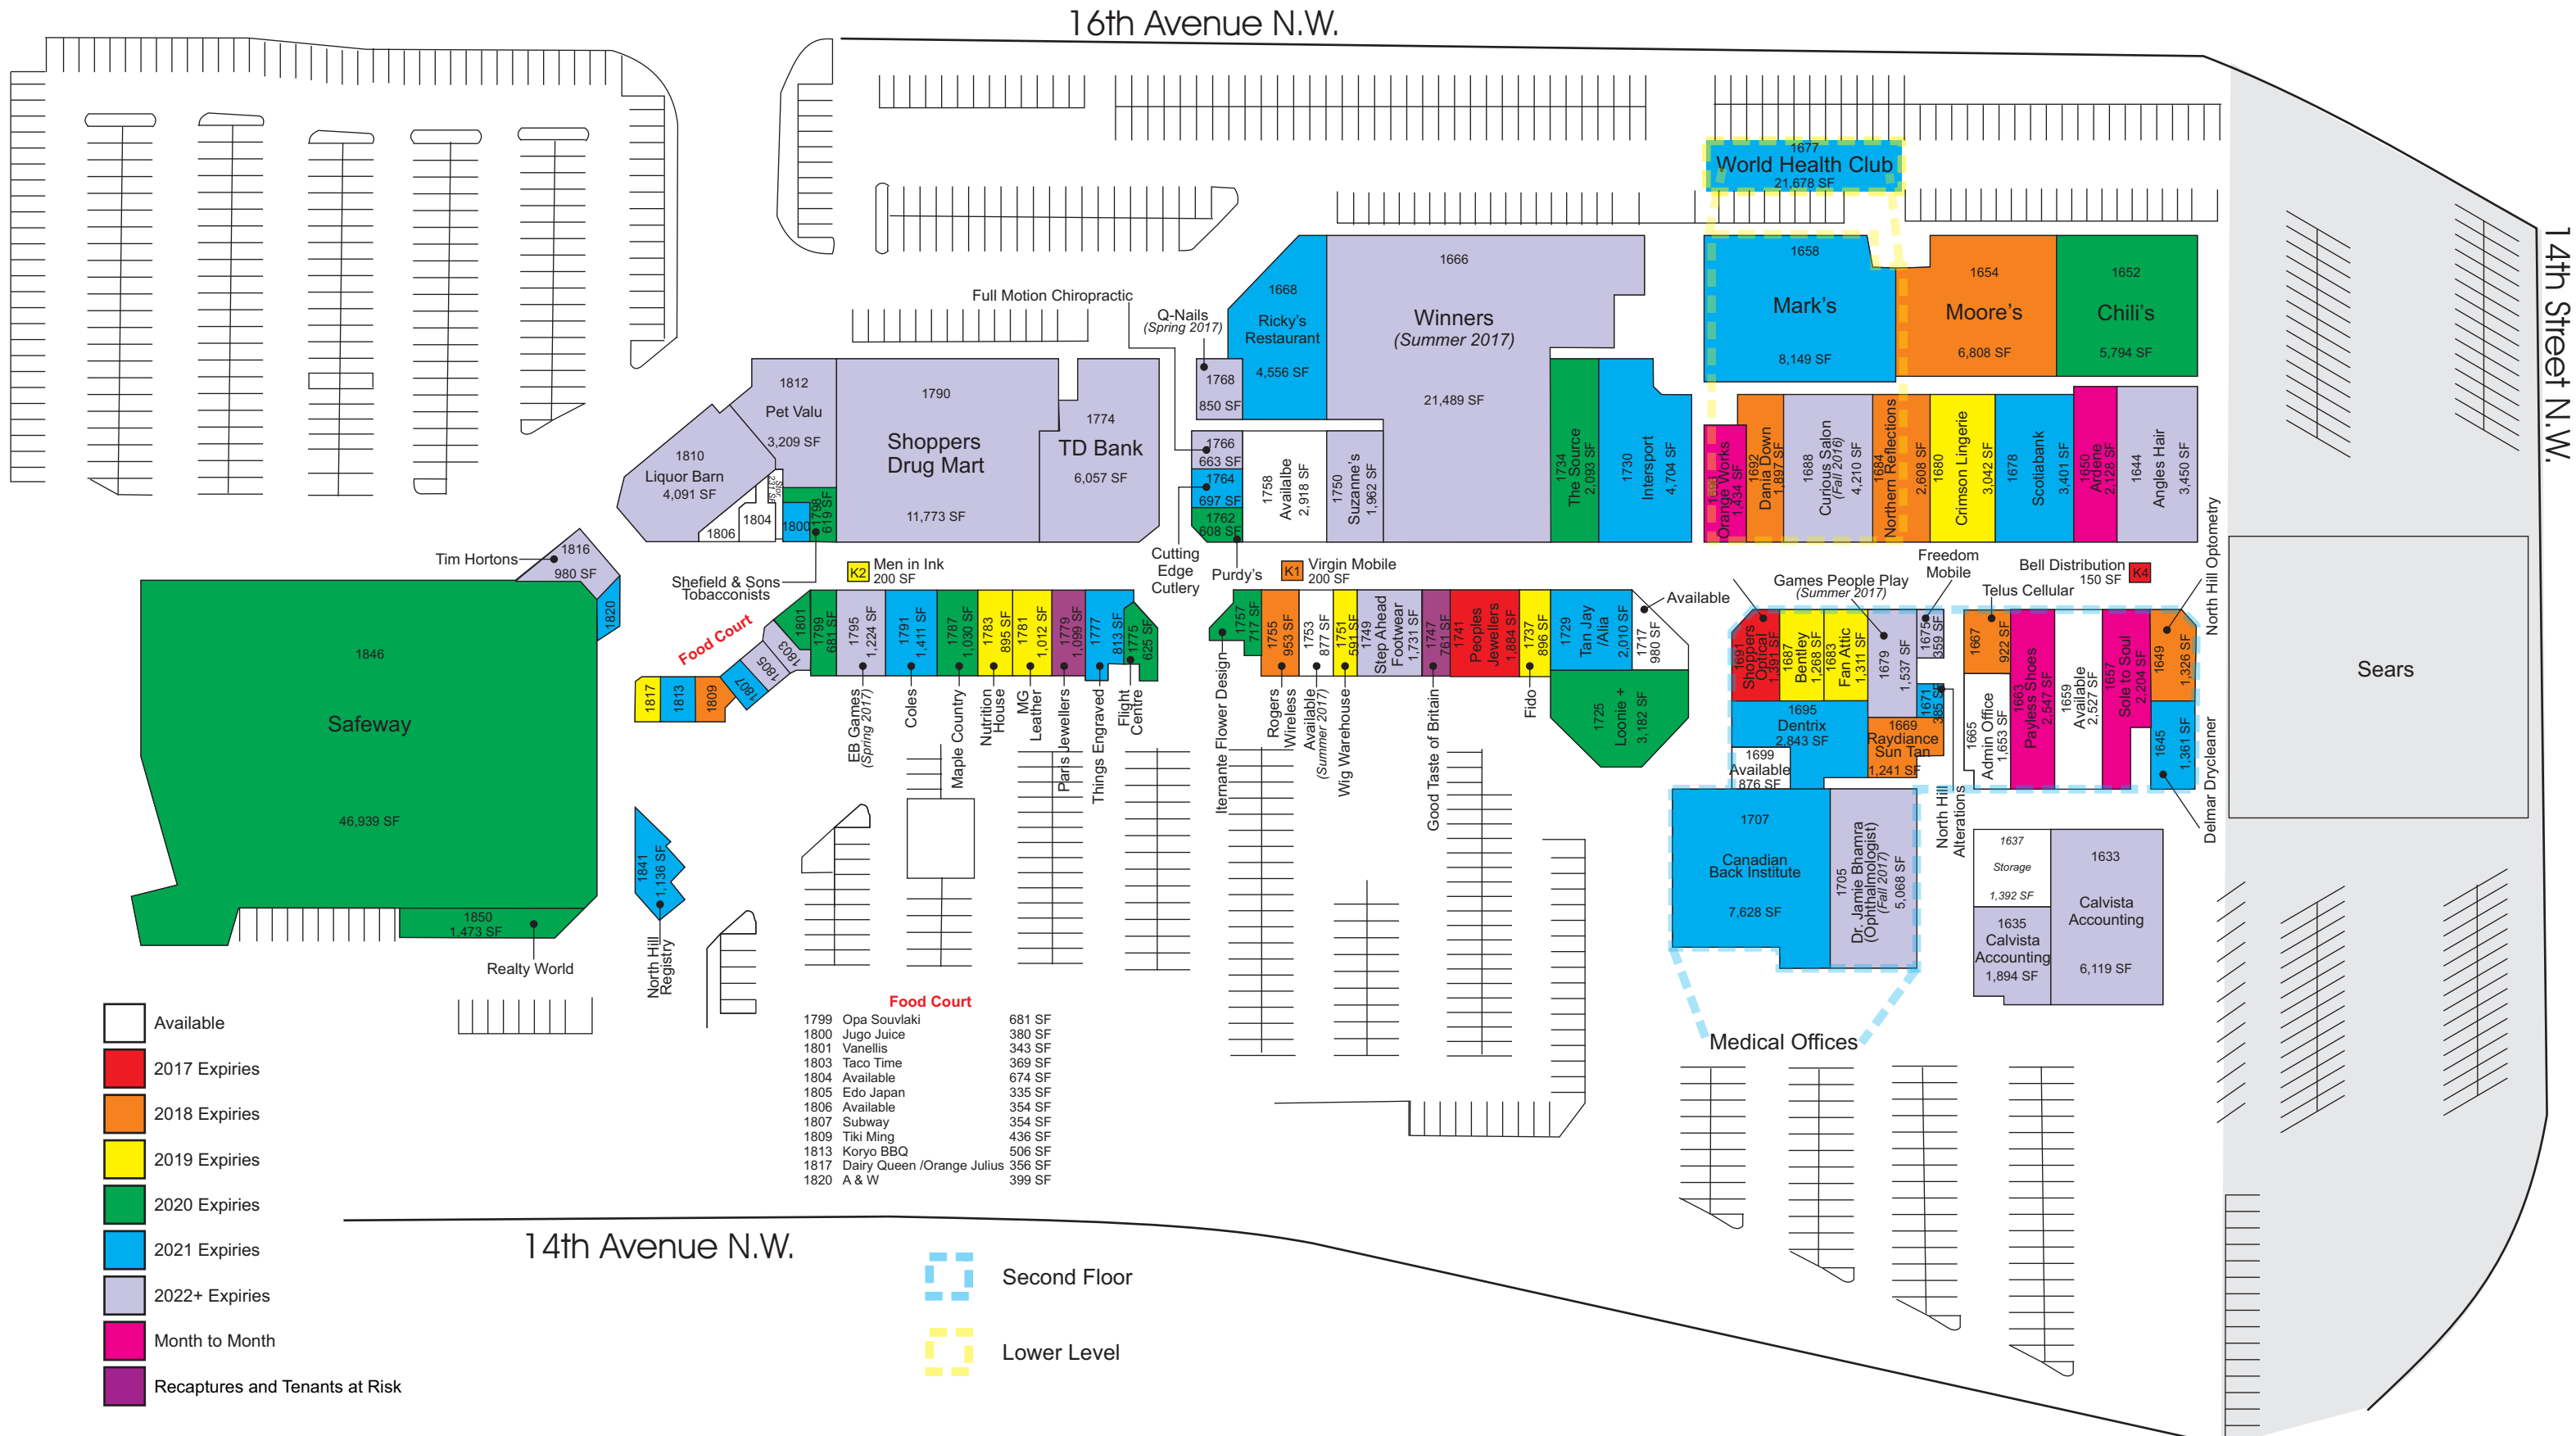

North Hill Centre Calgary, AB

This site plan is presented solely for the purpose of identifying the approximate location of the buildings as presently contemplated by the owner/landlord. Building dimensions, access and parking areas, existing tenant locations and identities are approximate and subject to change at the owner's discretion from time to time without notice. The information provided herein should be otherwise verified and is not intended to be relied upon in the form presented.