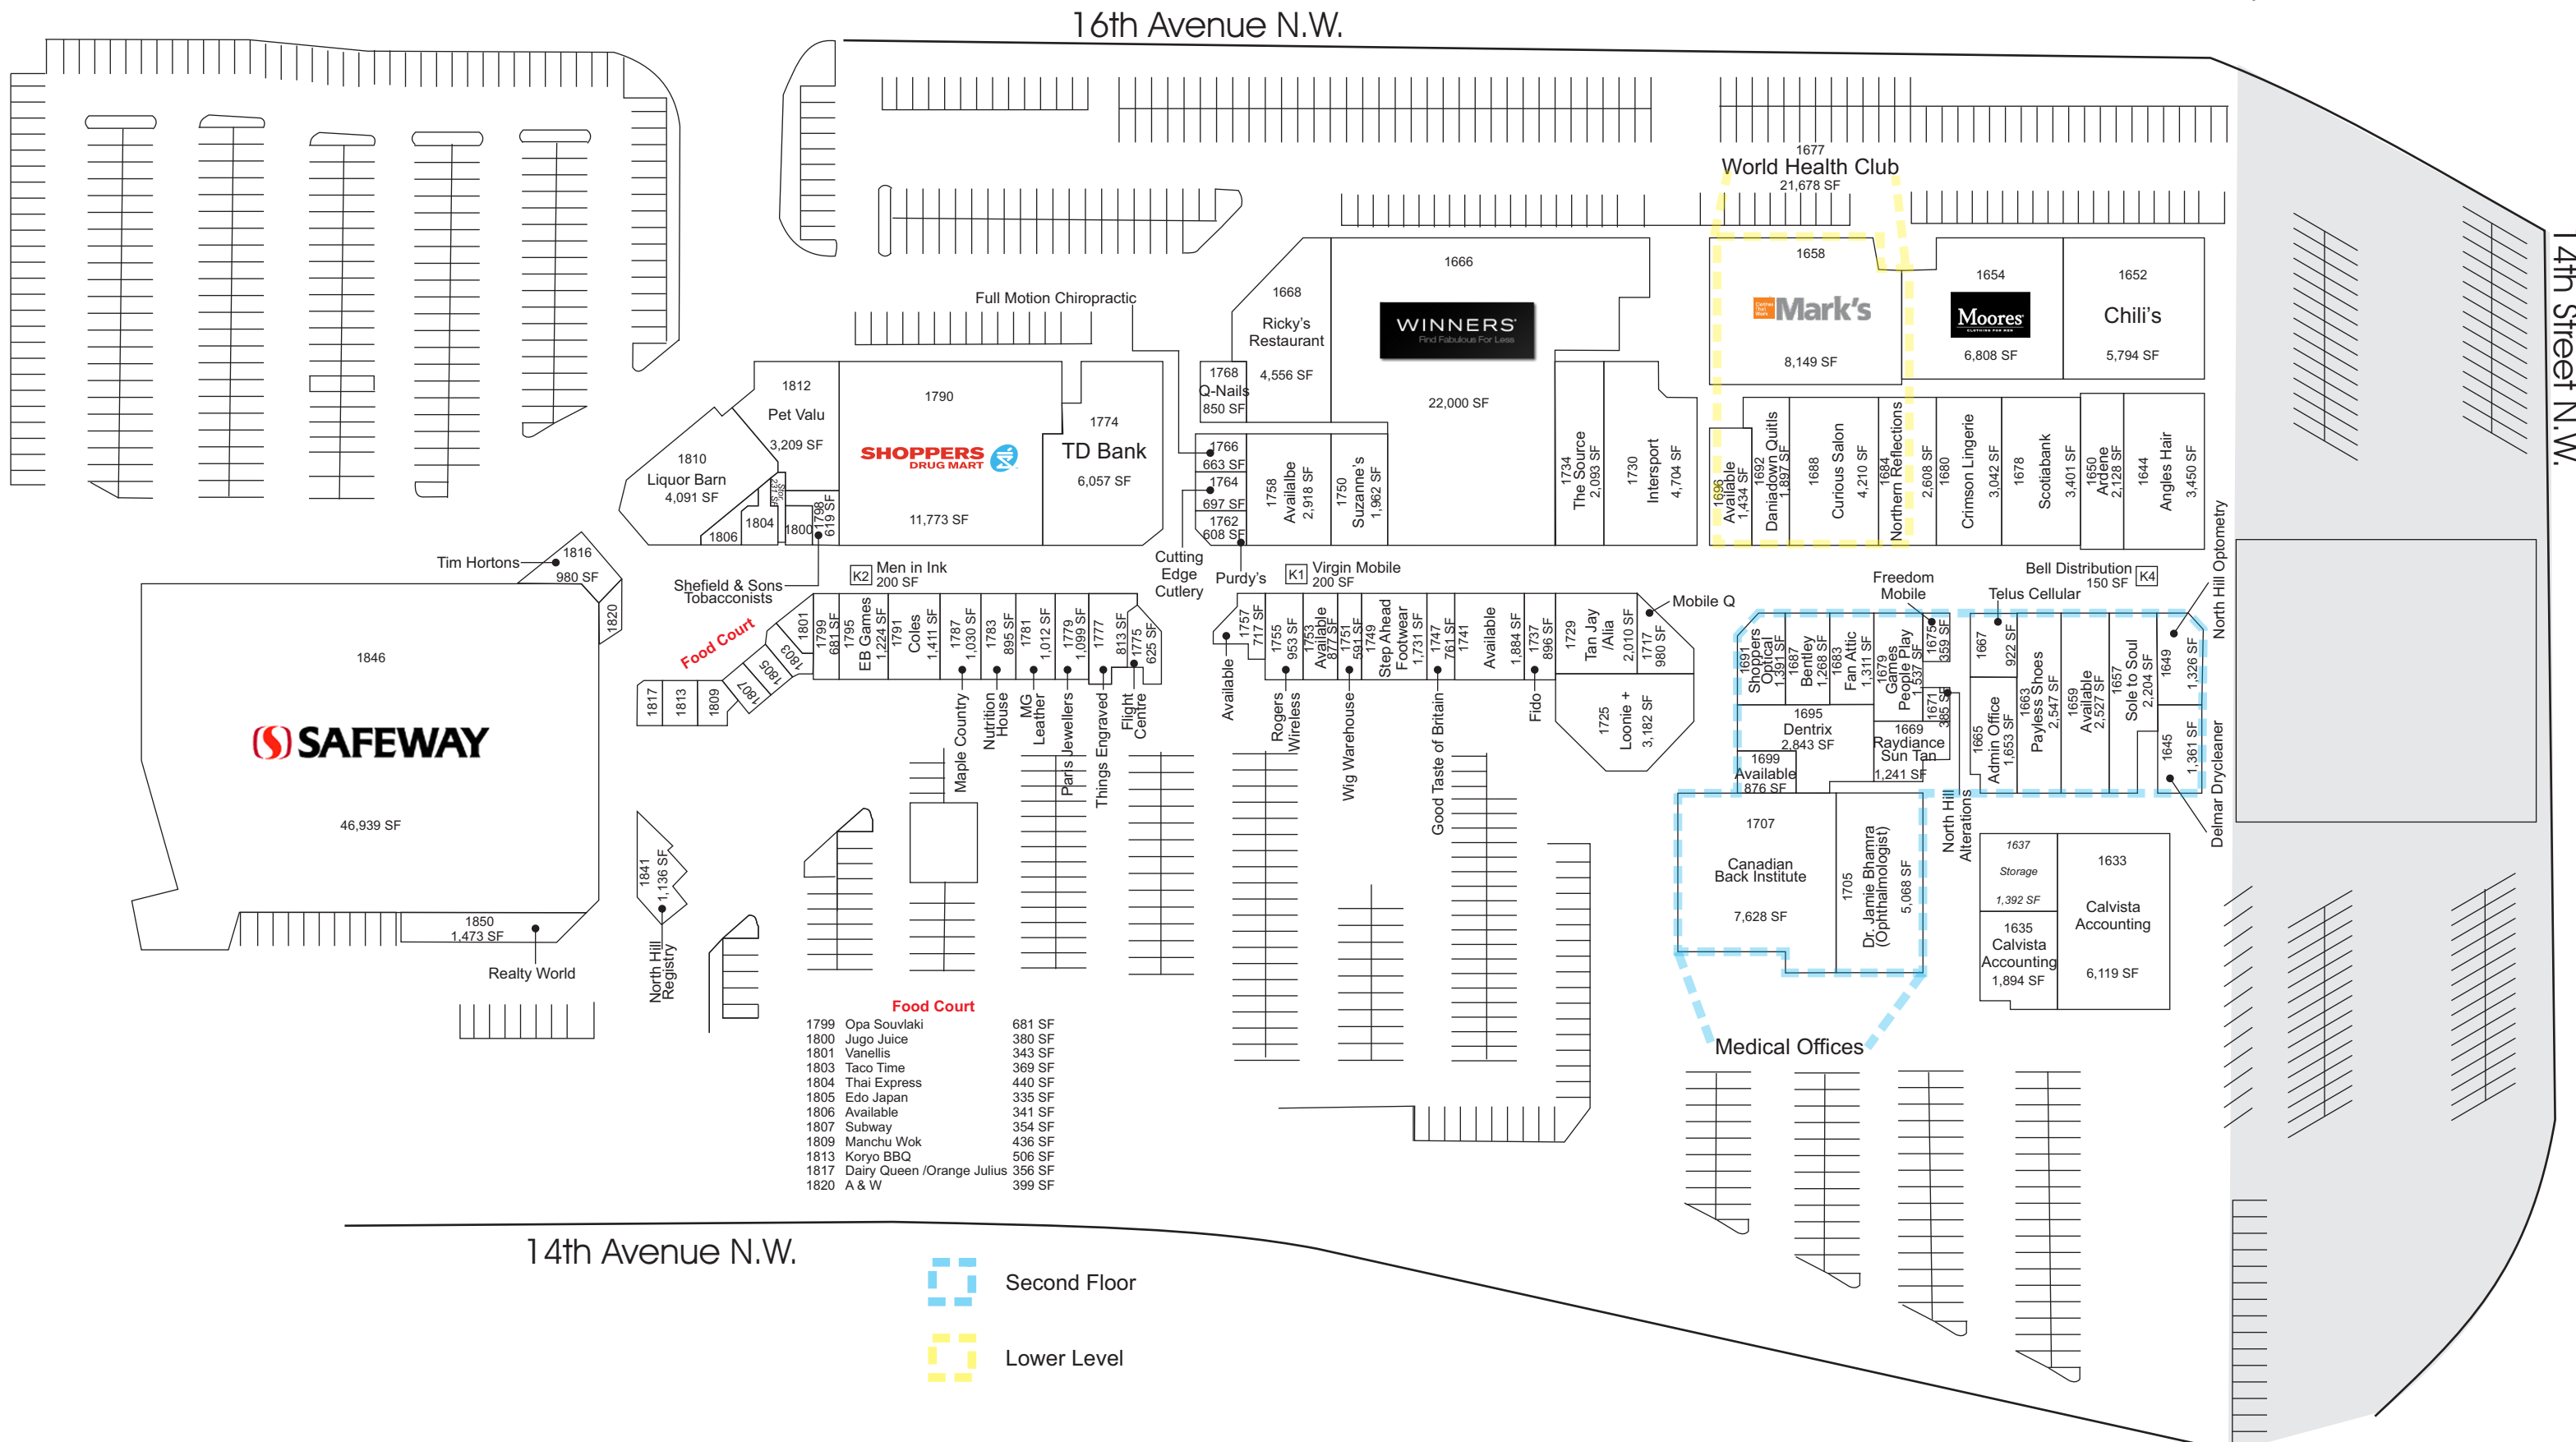

North Hill Centre

Calgary, AB

Food Court

1799	Opa Souvlaki	681 SF
1800	Jugo Juice	380 SF
1801	Vanellis	343 SF
1803	Taco Time	369 SF
1804	Thai Express	440 SF
1805	Edo Japan	335 SF
1806	Available	341 SF
1807	Subway	354 SF
1809	Manchu Wok	436 SF
1813	Koryo BBQ	506 SF
1817	Dairy Queen /Orange Julius	356 SF
1820	A & W	399 SF

14th Avenue N.W.

-  Second Floor
-  Lower Level

This site plan is presented solely for the purpose of identifying the approximate location of the buildings as presently contemplated by the owner/landlord. Building dimensions, access and parking areas, existing tenant locations and identities are approximate and subject to change at the owner's discretion from time to time without notice. The information provided herein should be otherwise verified and is not intended to be relied upon in the form presented.