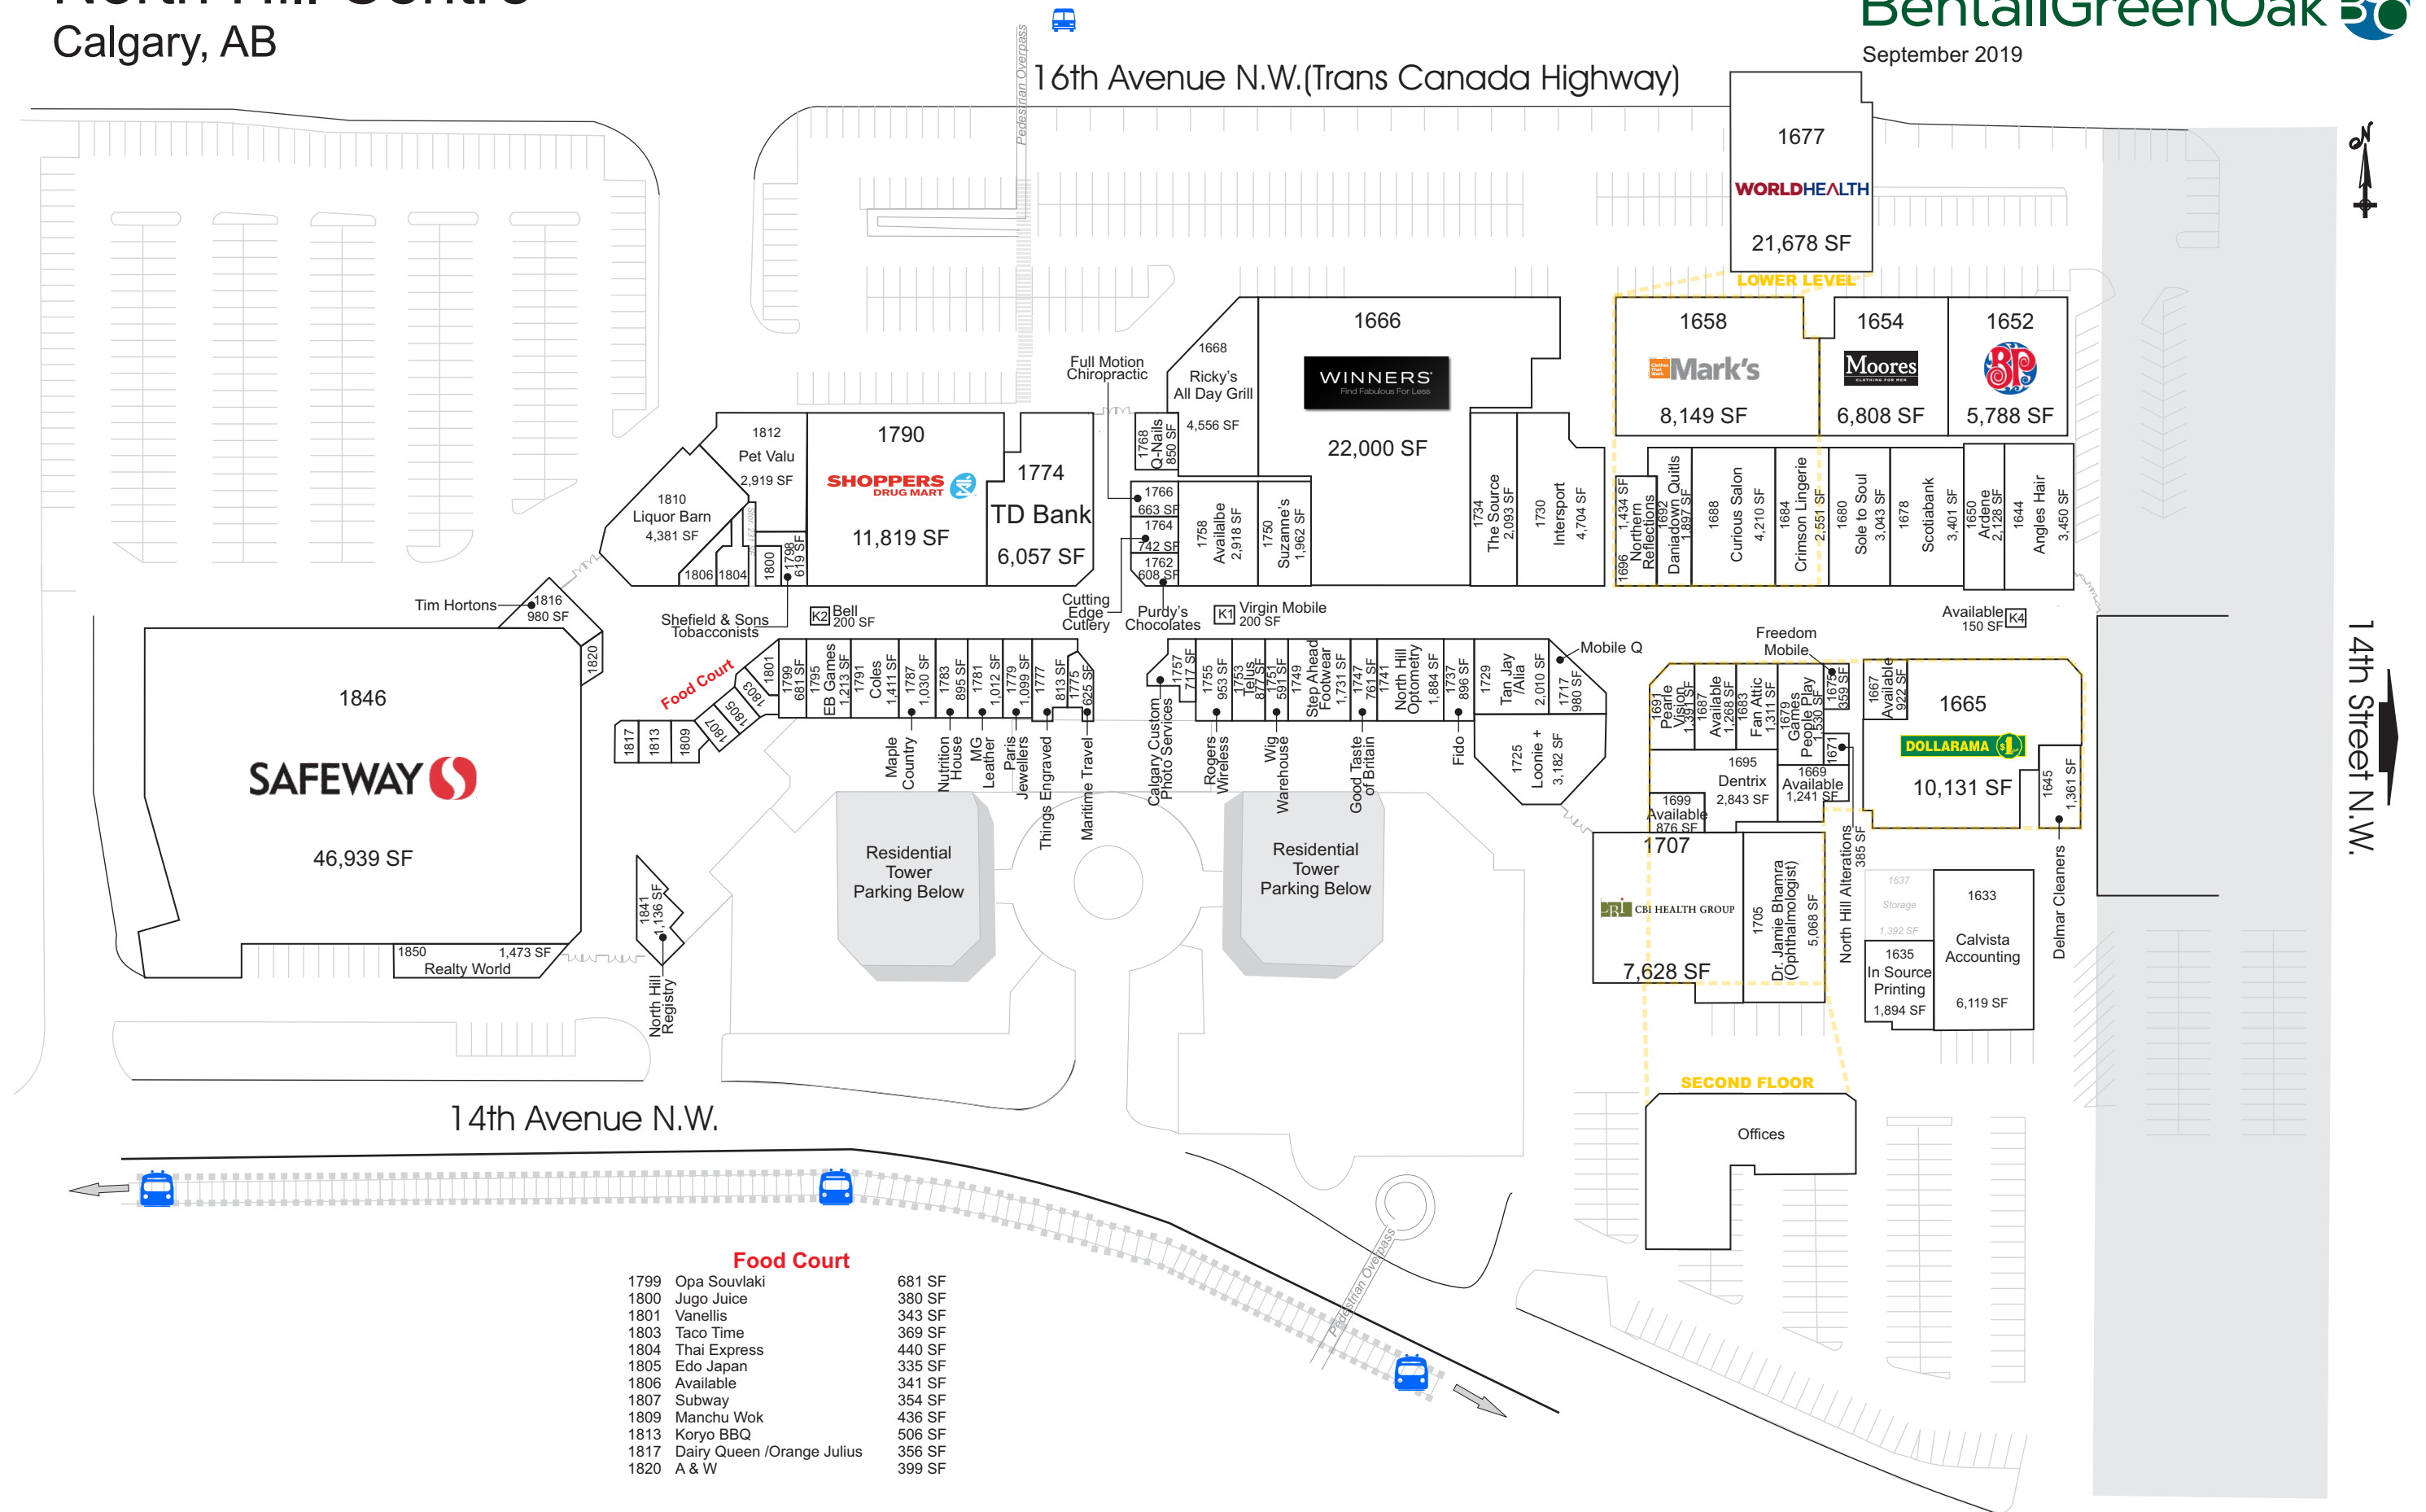

North Hill Centre

Calgary, AB

Food Court

1799	Opa Souvlaki	681 SF
1800	Jugo Juice	380 SF
1801	Vanellis	343 SF
1803	Taco Time	369 SF
1804	Thai Express	440 SF
1805	Edo Japan	335 SF
1806	Available	341 SF
1807	Subway	354 SF
1809	Manchu Wok	436 SF
1813	Koryo BBQ	506 SF
1817	Dairy Queen /Orange Julius	356 SF
1820	A & W	399 SF

This site plan is presented solely for the purpose of identifying the approximate location of the buildings as presently contemplated by the owner/landlord. Building dimensions, access and parking areas, existing tenant locations and identities are approximate and subject to change at the owner's discretion from time to time without notice. The information provided herein should be otherwise verified and is not intended to be relied upon in the form presented.