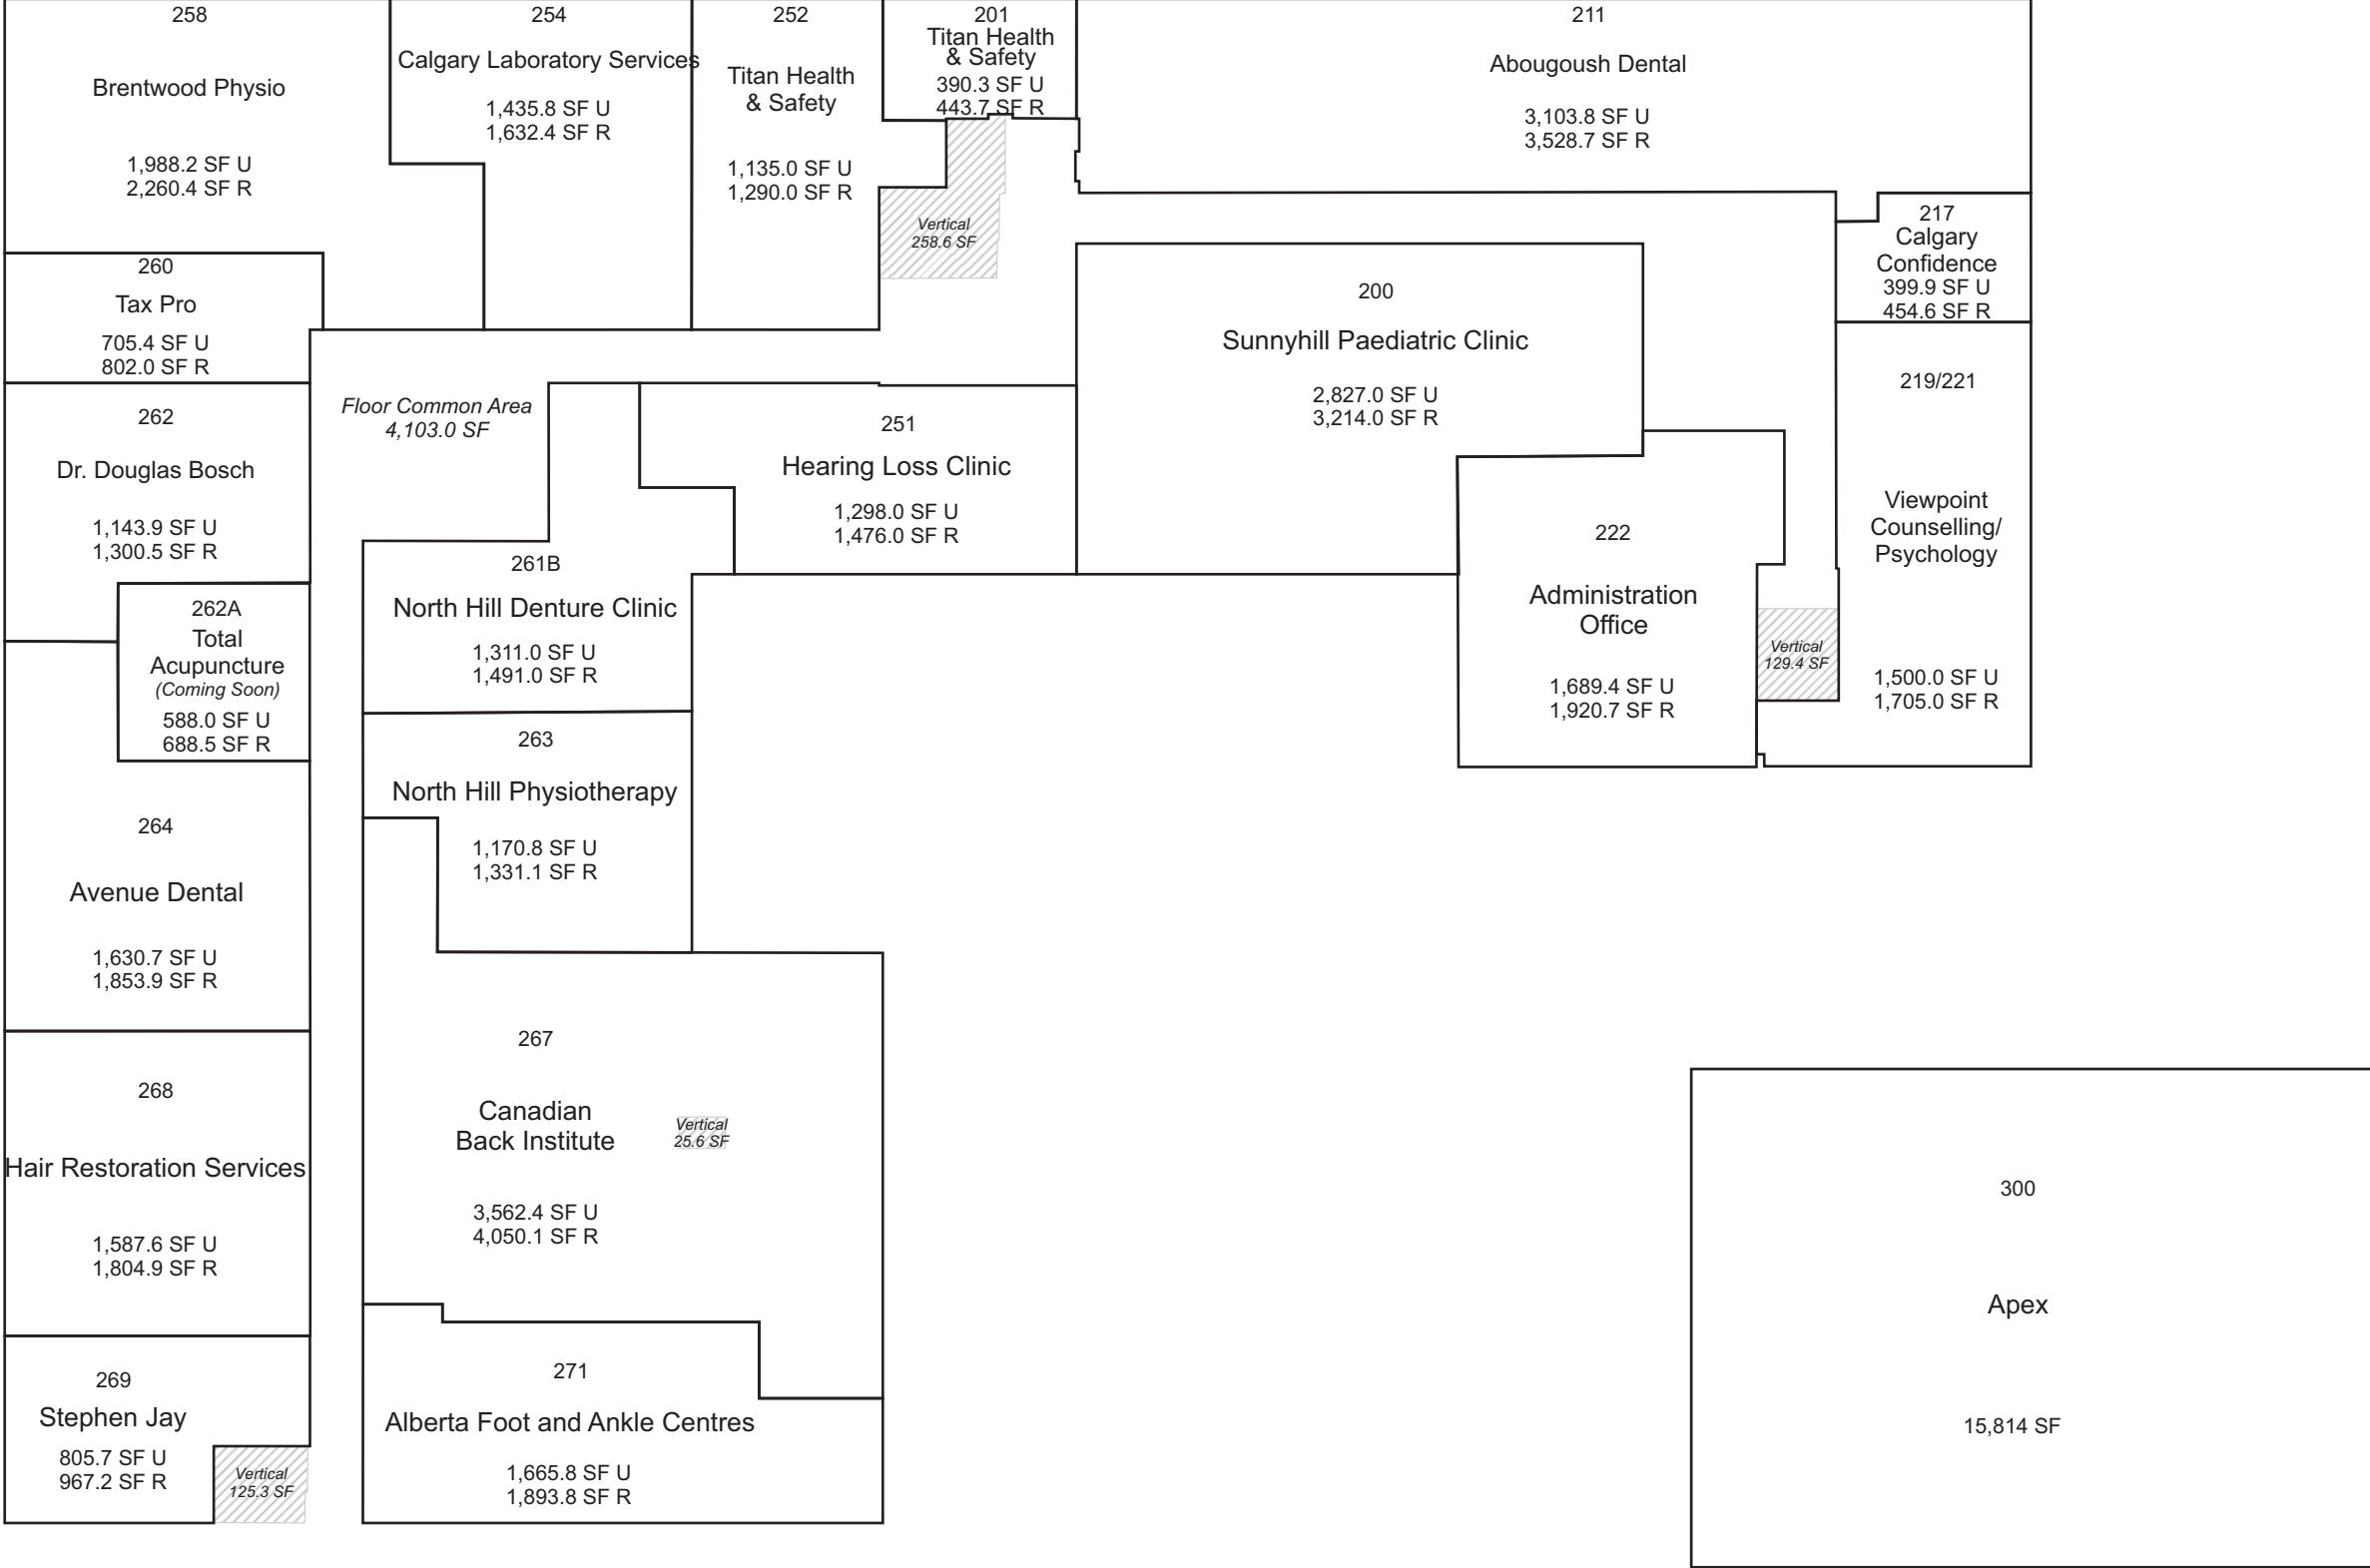

# North Hill Centre - Office

Calgary, AB

This site plan is presented solely for the purpose of identifying the approximate location of the buildings as presently contemplated by the owner/landlord. Building dimensions, access and parking areas, existing tenant locations and identities are approximate and subject to change at the owner's discretion from time to time without notice. The information provided herein should be otherwise verified and is not intended to be relied upon in the form presented.