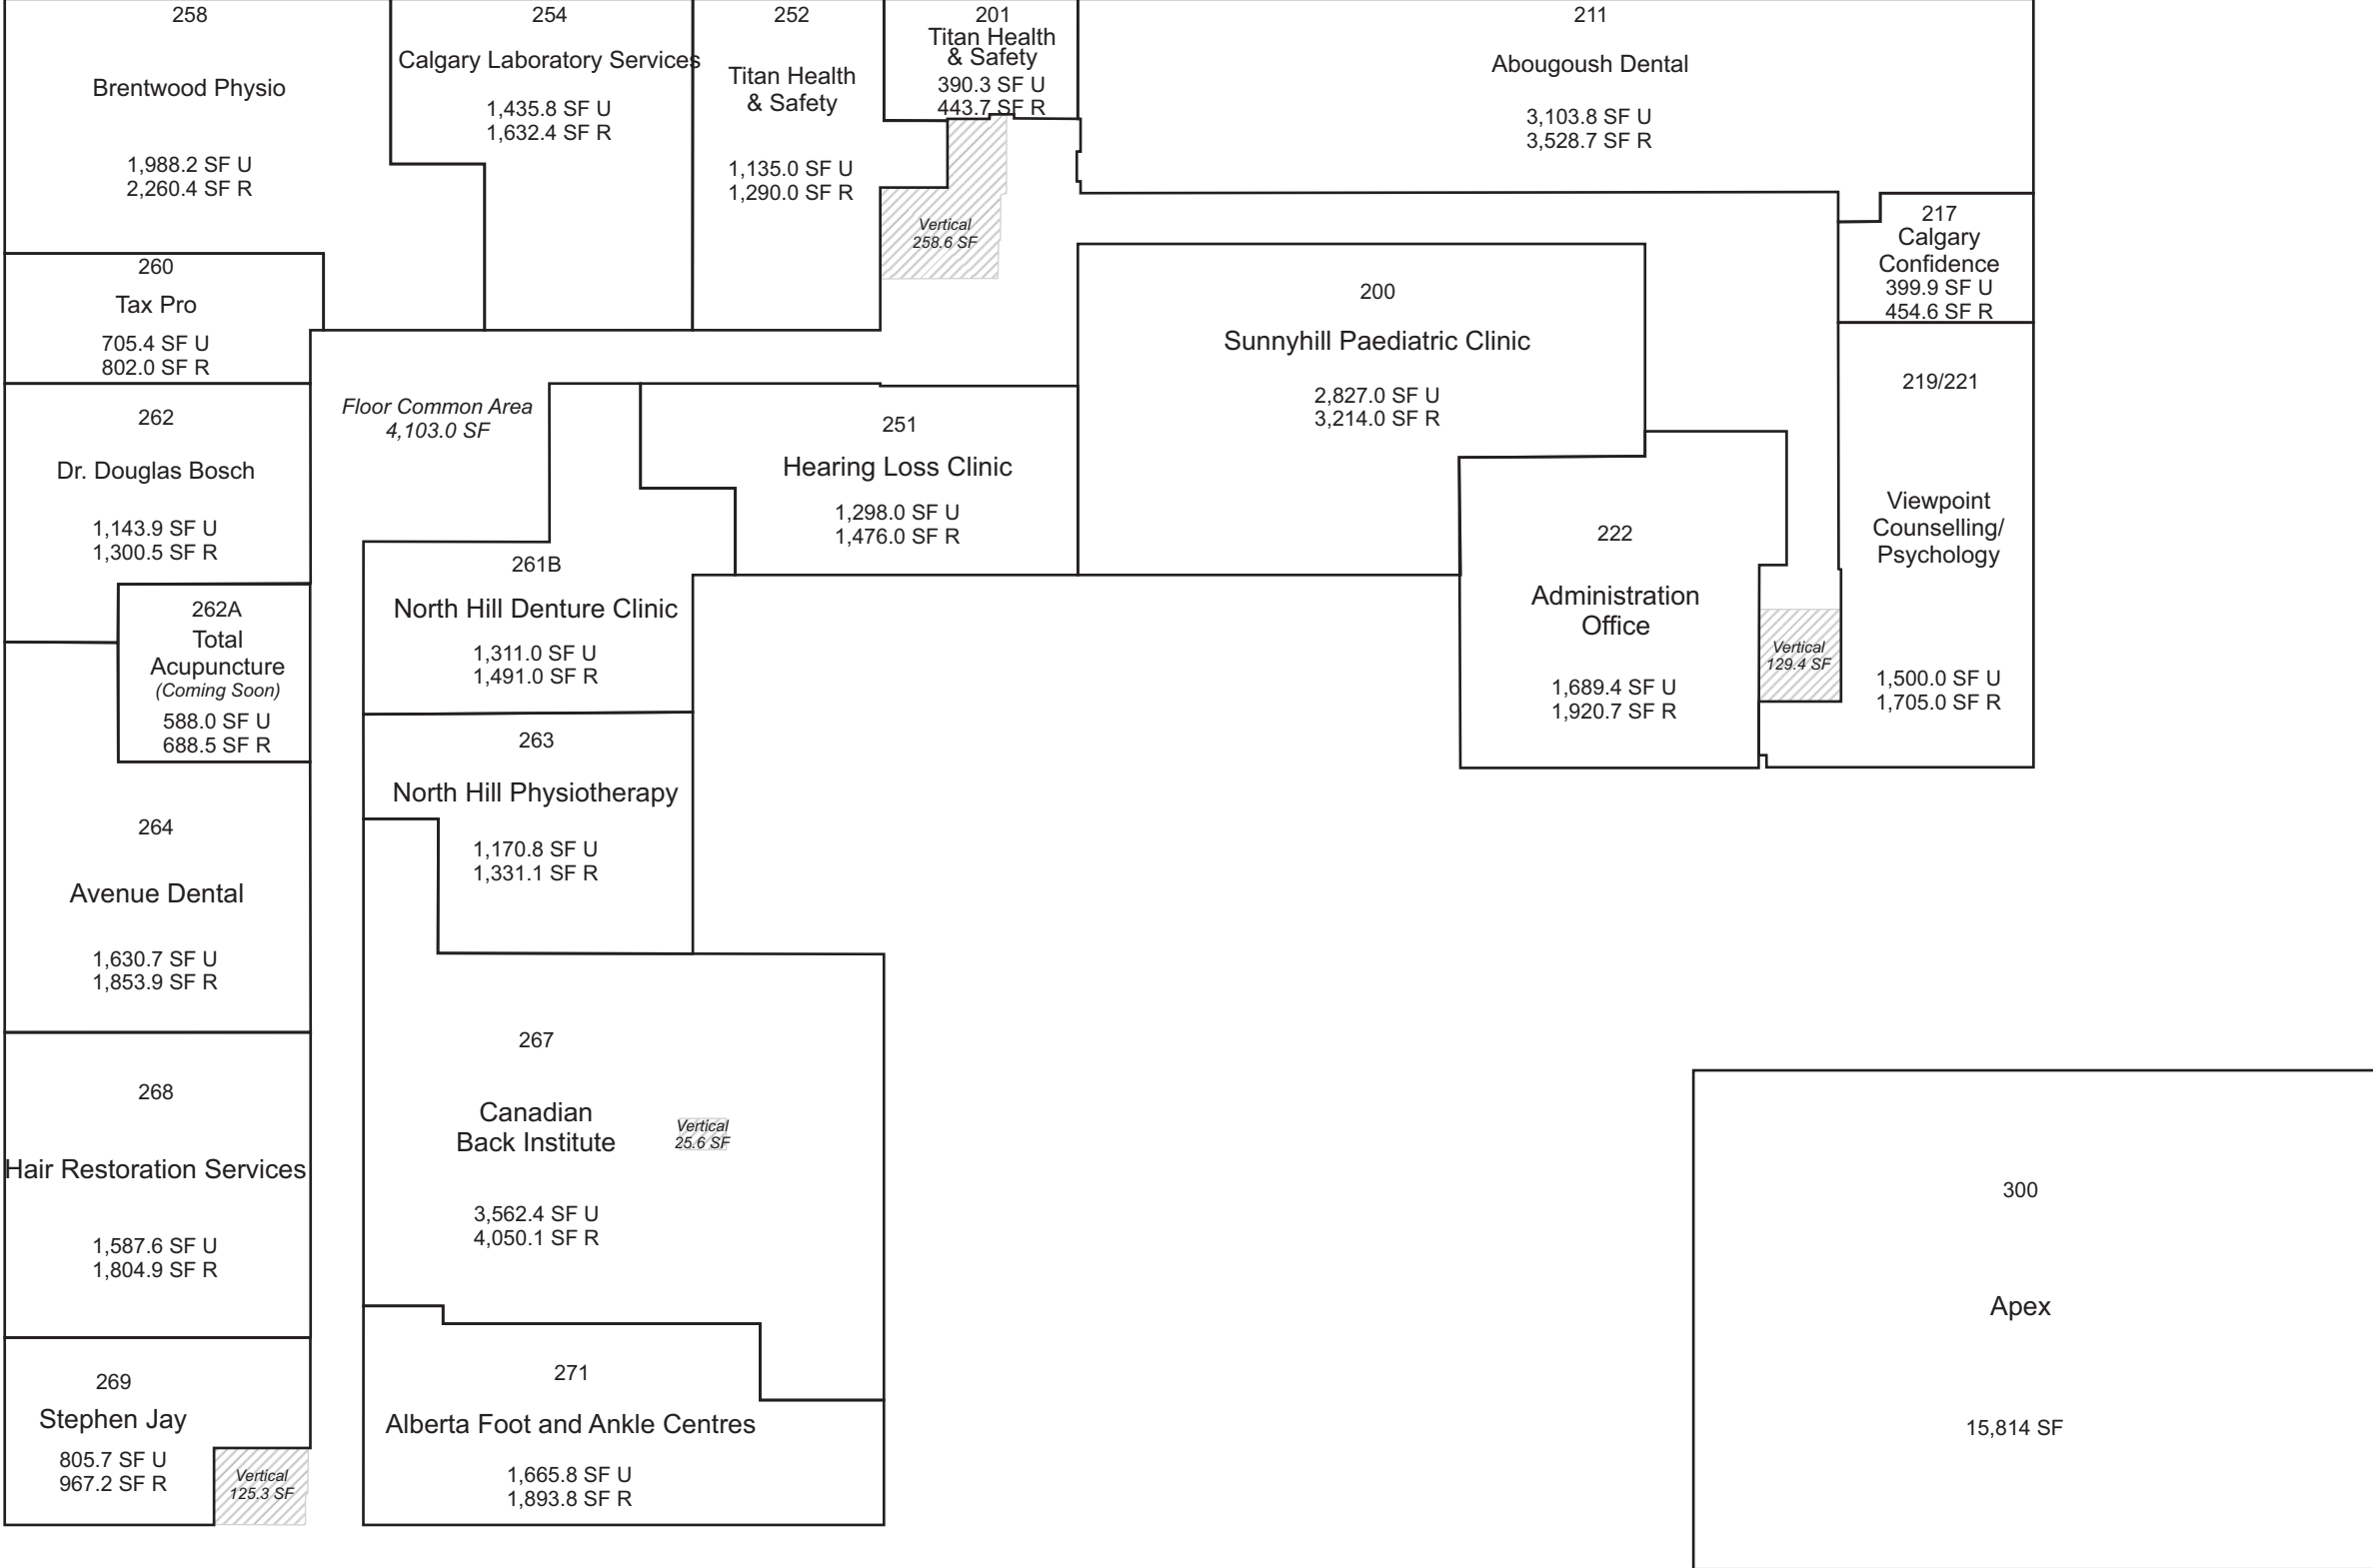

North Hill Centre - Office

Calgary, AB

This site plan is presented solely for the purpose of identifying the approximate location of the buildings as presently contemplated by the owner/landlord. Building dimensions, access and parking areas, existing tenant locations and identities are approximate and subject to change at the owner's discretion from time to time without notice. The information provided herein should be otherwise verified and is not intended to be relied upon in the form presented.