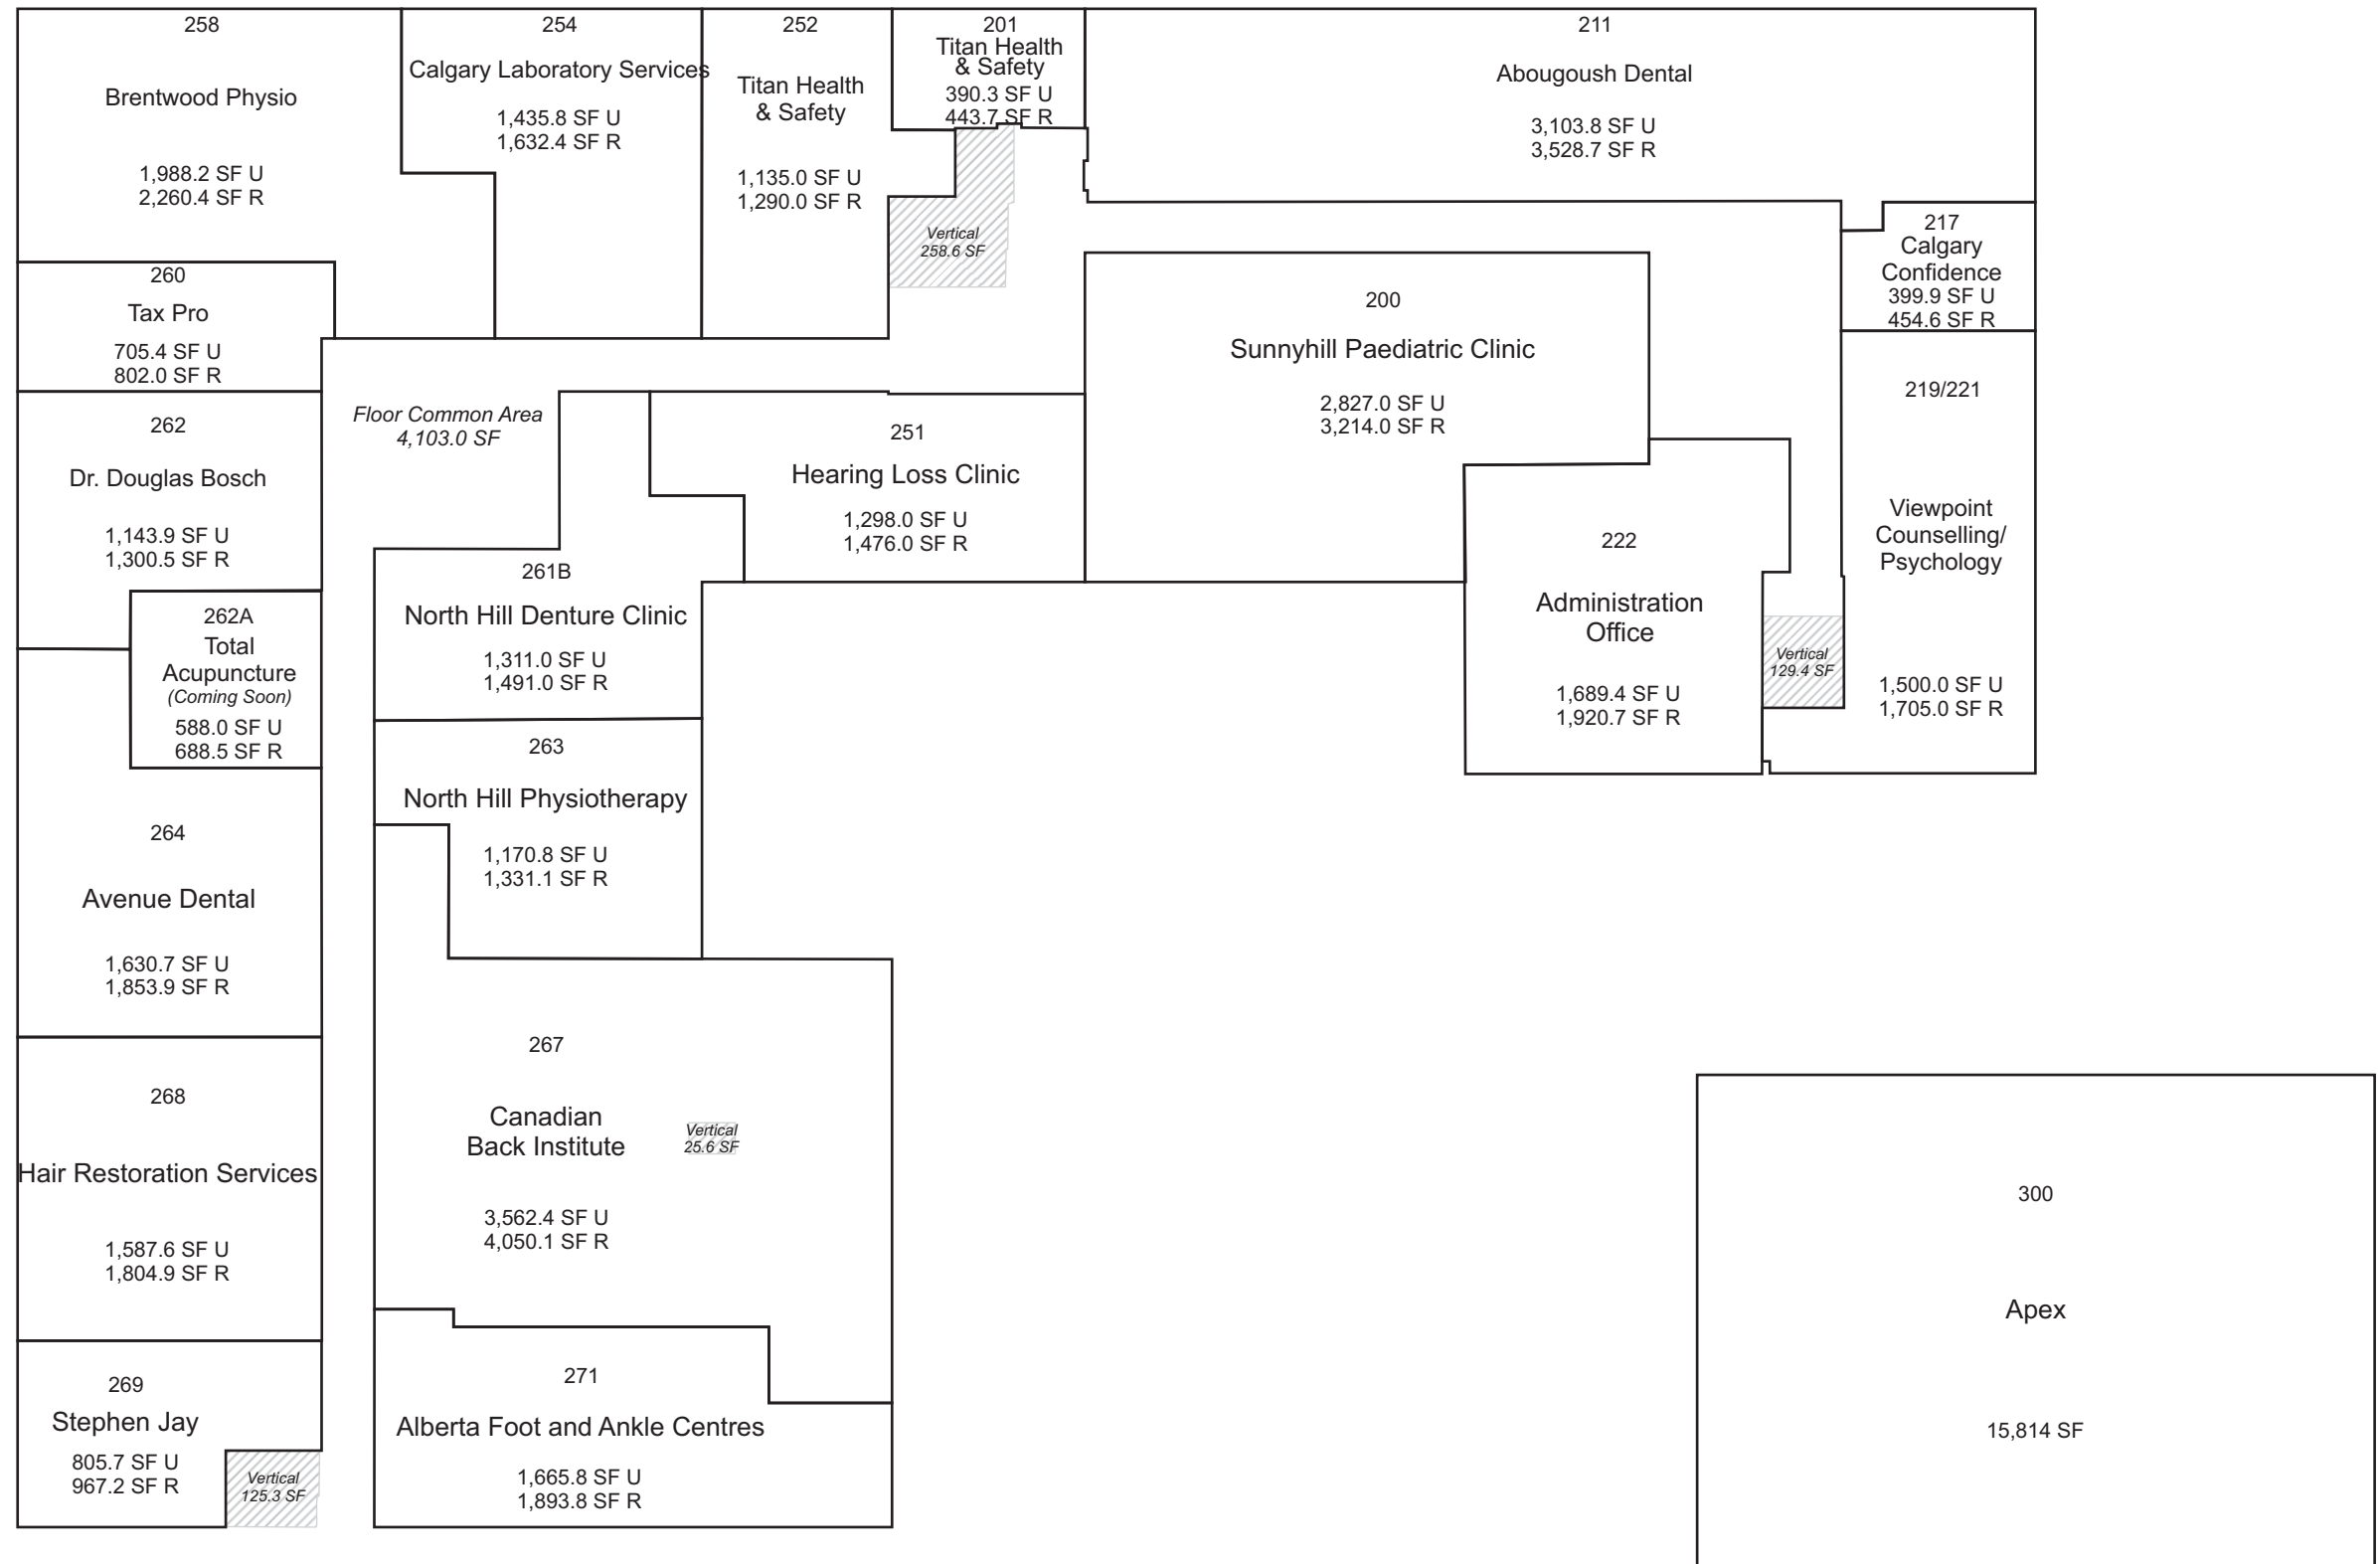

# North Hill Centre - Office

Calgary, AB

This site plan is presented solely for the purpose of identifying the approximate location of the buildings as presently contemplated by the owner/landlord. Building dimensions, access and parking areas, existing tenant locations and identities are approximate and subject to change at the owner's discretion from time to time without notice. The information provided herein should be otherwise verified and is not intended to be relied upon in the form presented.