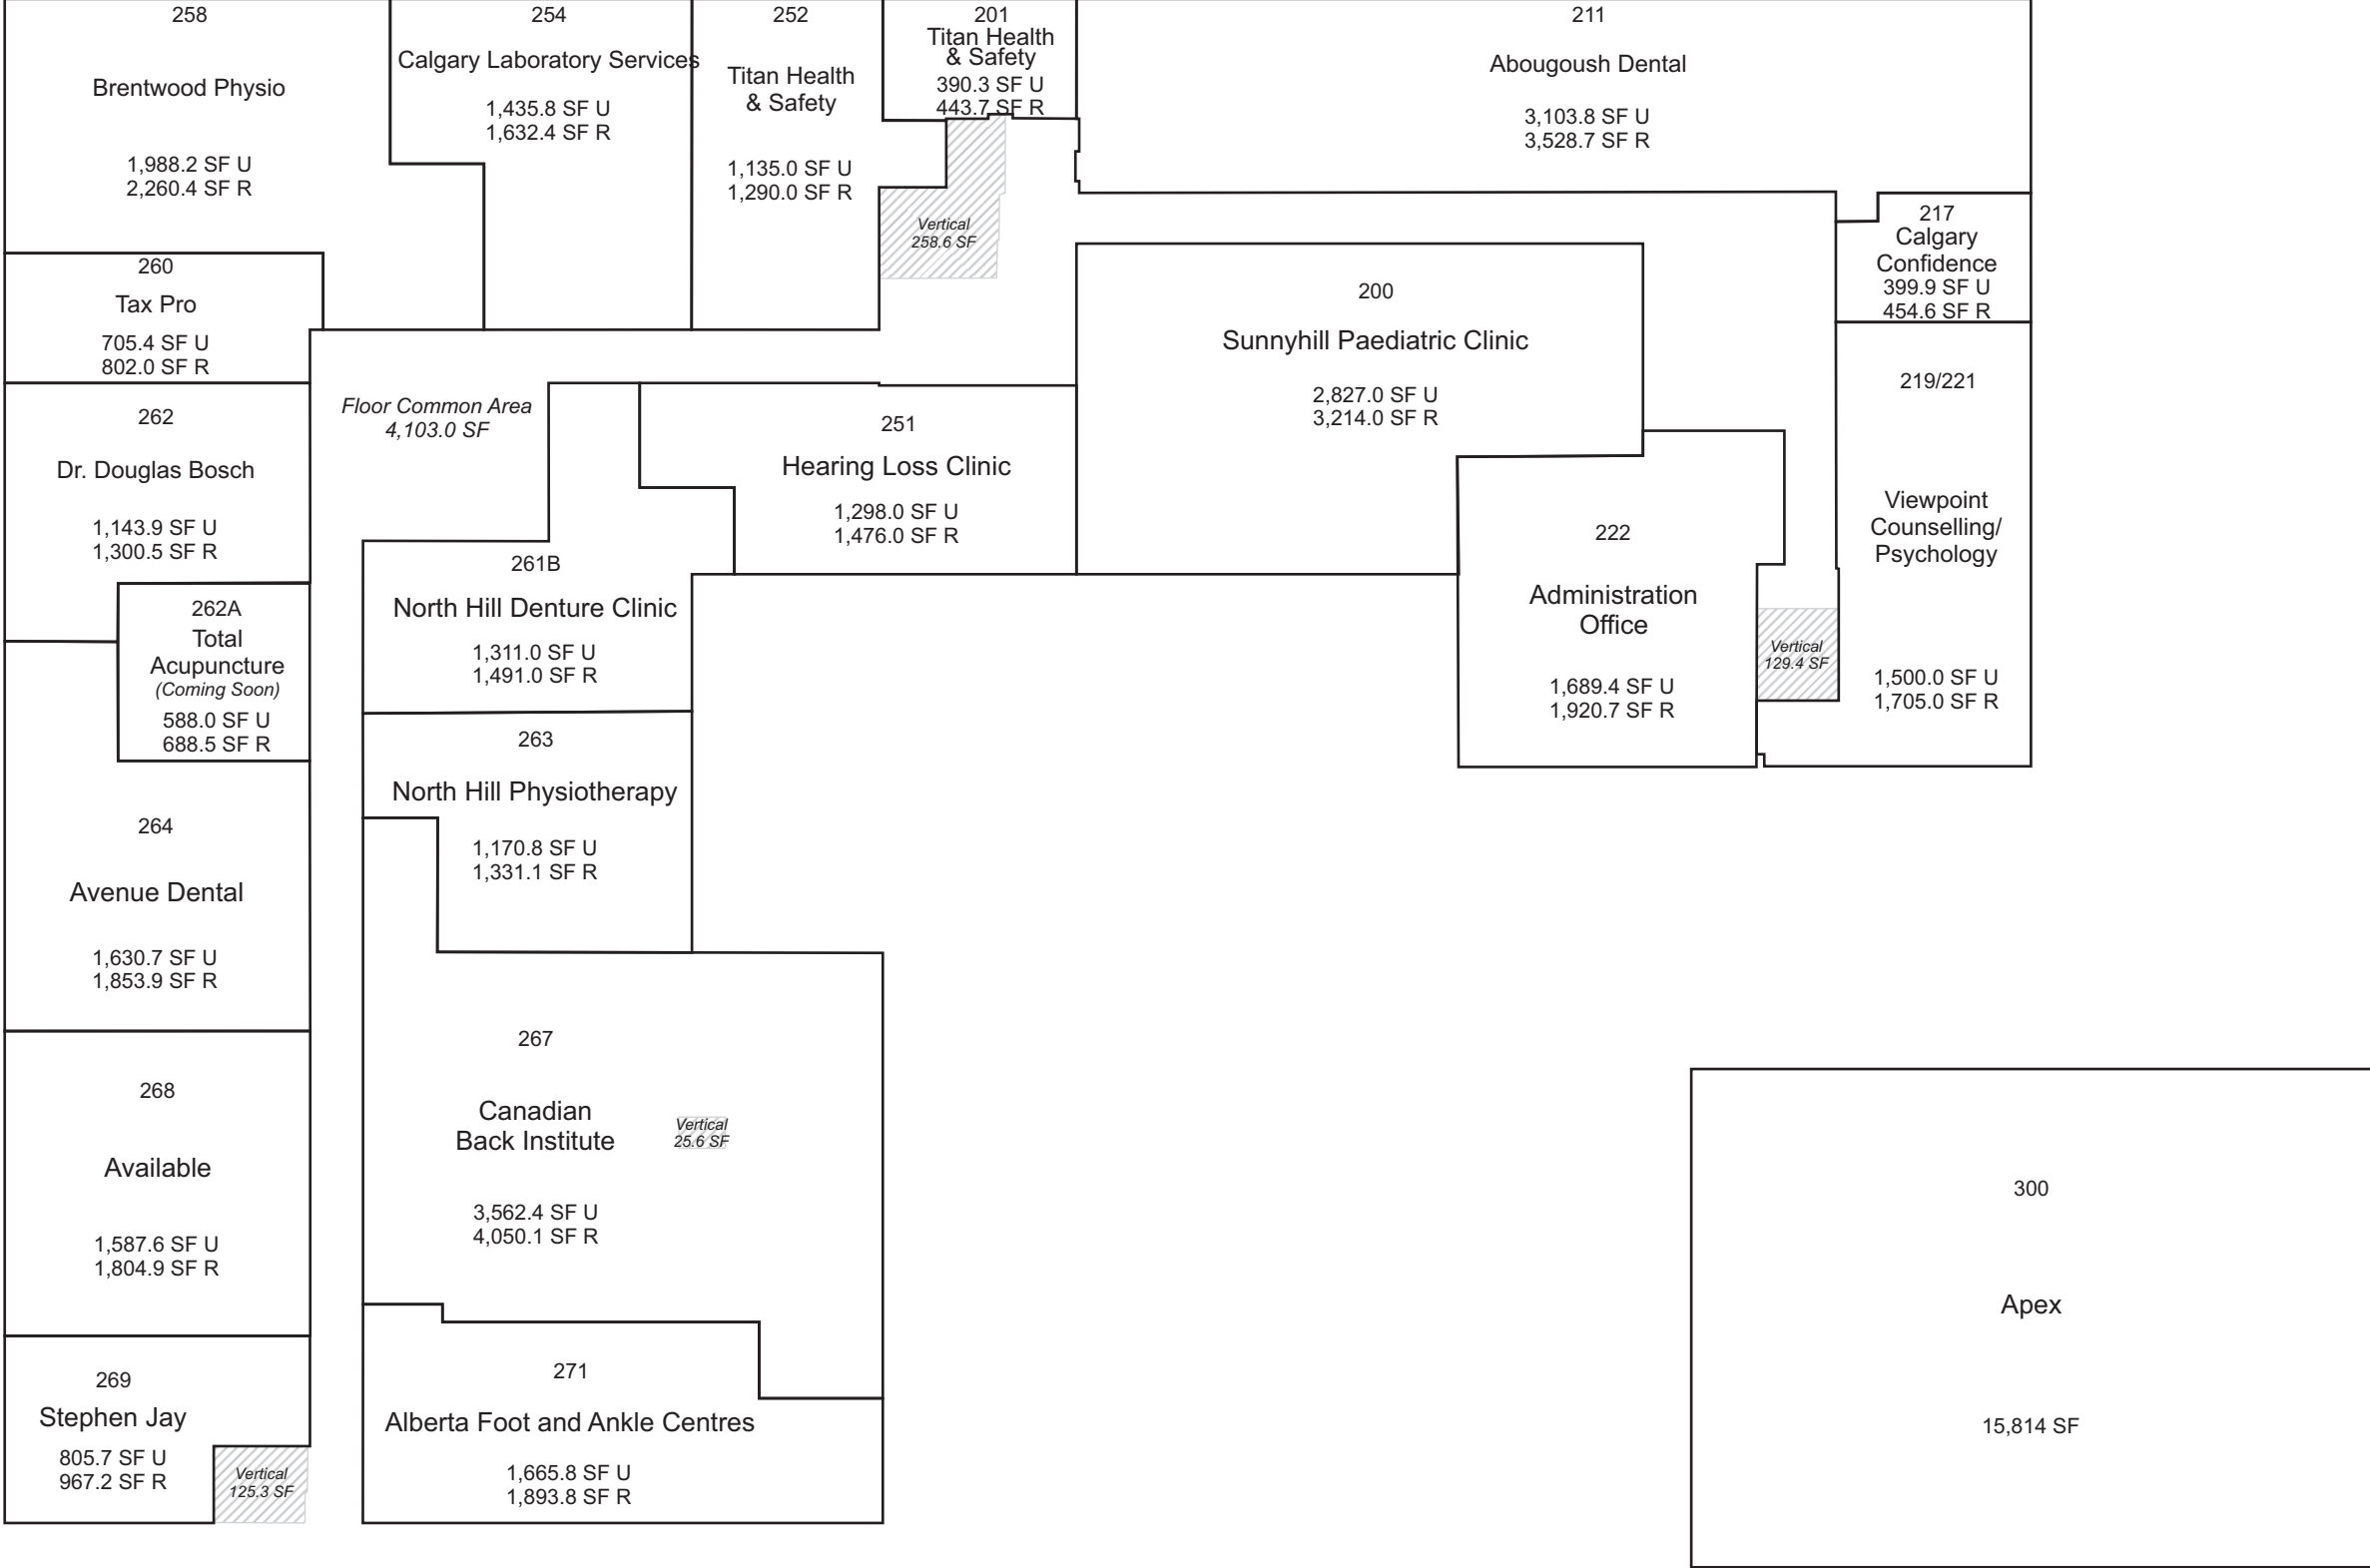

North Hill Centre - Office

Calgary, AB

This site plan is presented solely for the purpose of identifying the approximate location of the buildings as presently contemplated by the owner/landlord. Building dimensions, access and parking areas, existing tenant locations and identities are approximate and subject to change at the owner's discretion from time to time without notice. The information provided herein should be otherwise verified and is not intended to be relied upon in the form presented.