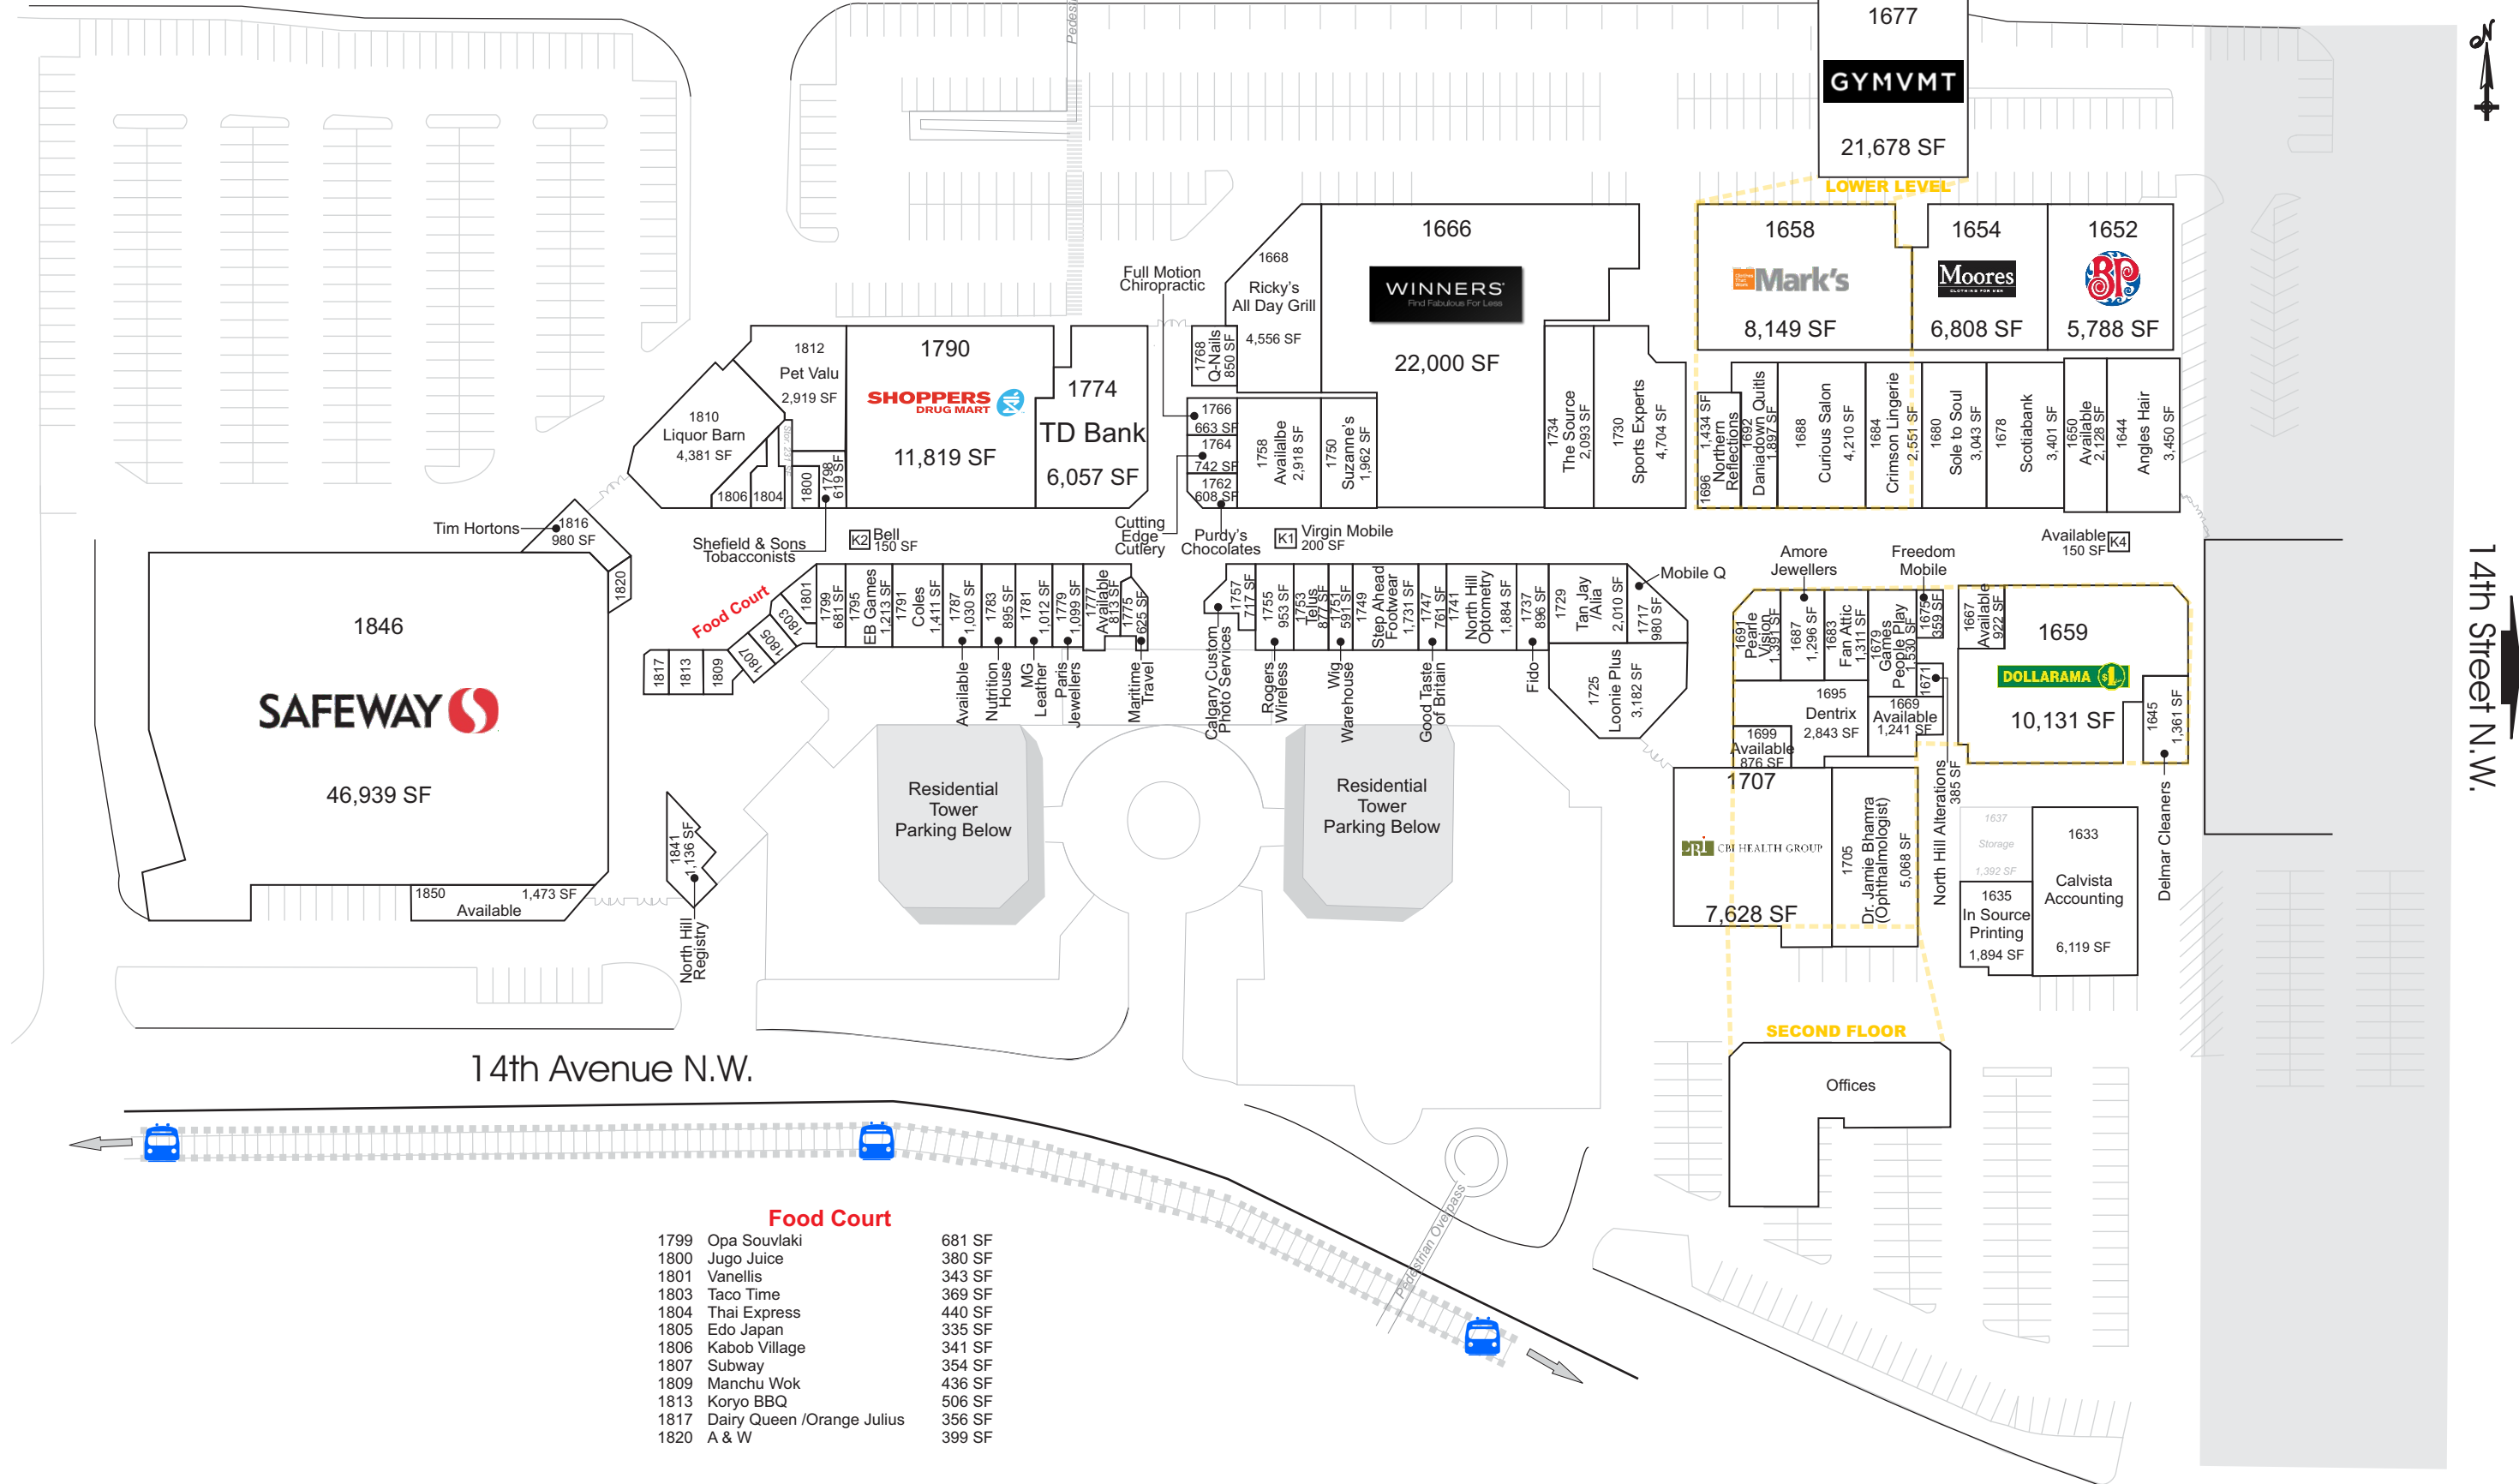

North Hill Centre

Calgary, AB

16th Avenue N.W. (Trans Canada Highway)

Food Court

1799	Opa Souvlaki	681 SF
1800	Jugo Juice	380 SF
1801	Vanellis	343 SF
1803	Taco Time	369 SF
1804	Thai Express	440 SF
1805	Edo Japan	335 SF
1806	Kabob Village	341 SF
1807	Subway	354 SF
1809	Manchu Wok	436 SF
1813	Koryo BBQ	506 SF
1817	Dairy Queen /Orange Julius	356 SF
1820	A & W	399 SF

14th Street N.W.

This site plan is presented solely for the purpose of identifying the approximate location of the buildings as presently contemplated by the owner/landlord. Building dimensions, access and parking areas, existing tenant locations and identities are approximate and subject to change at the owner's discretion from time to time without notice. The information provided herein should be otherwise verified and is not intended to be relied upon in the form presented.