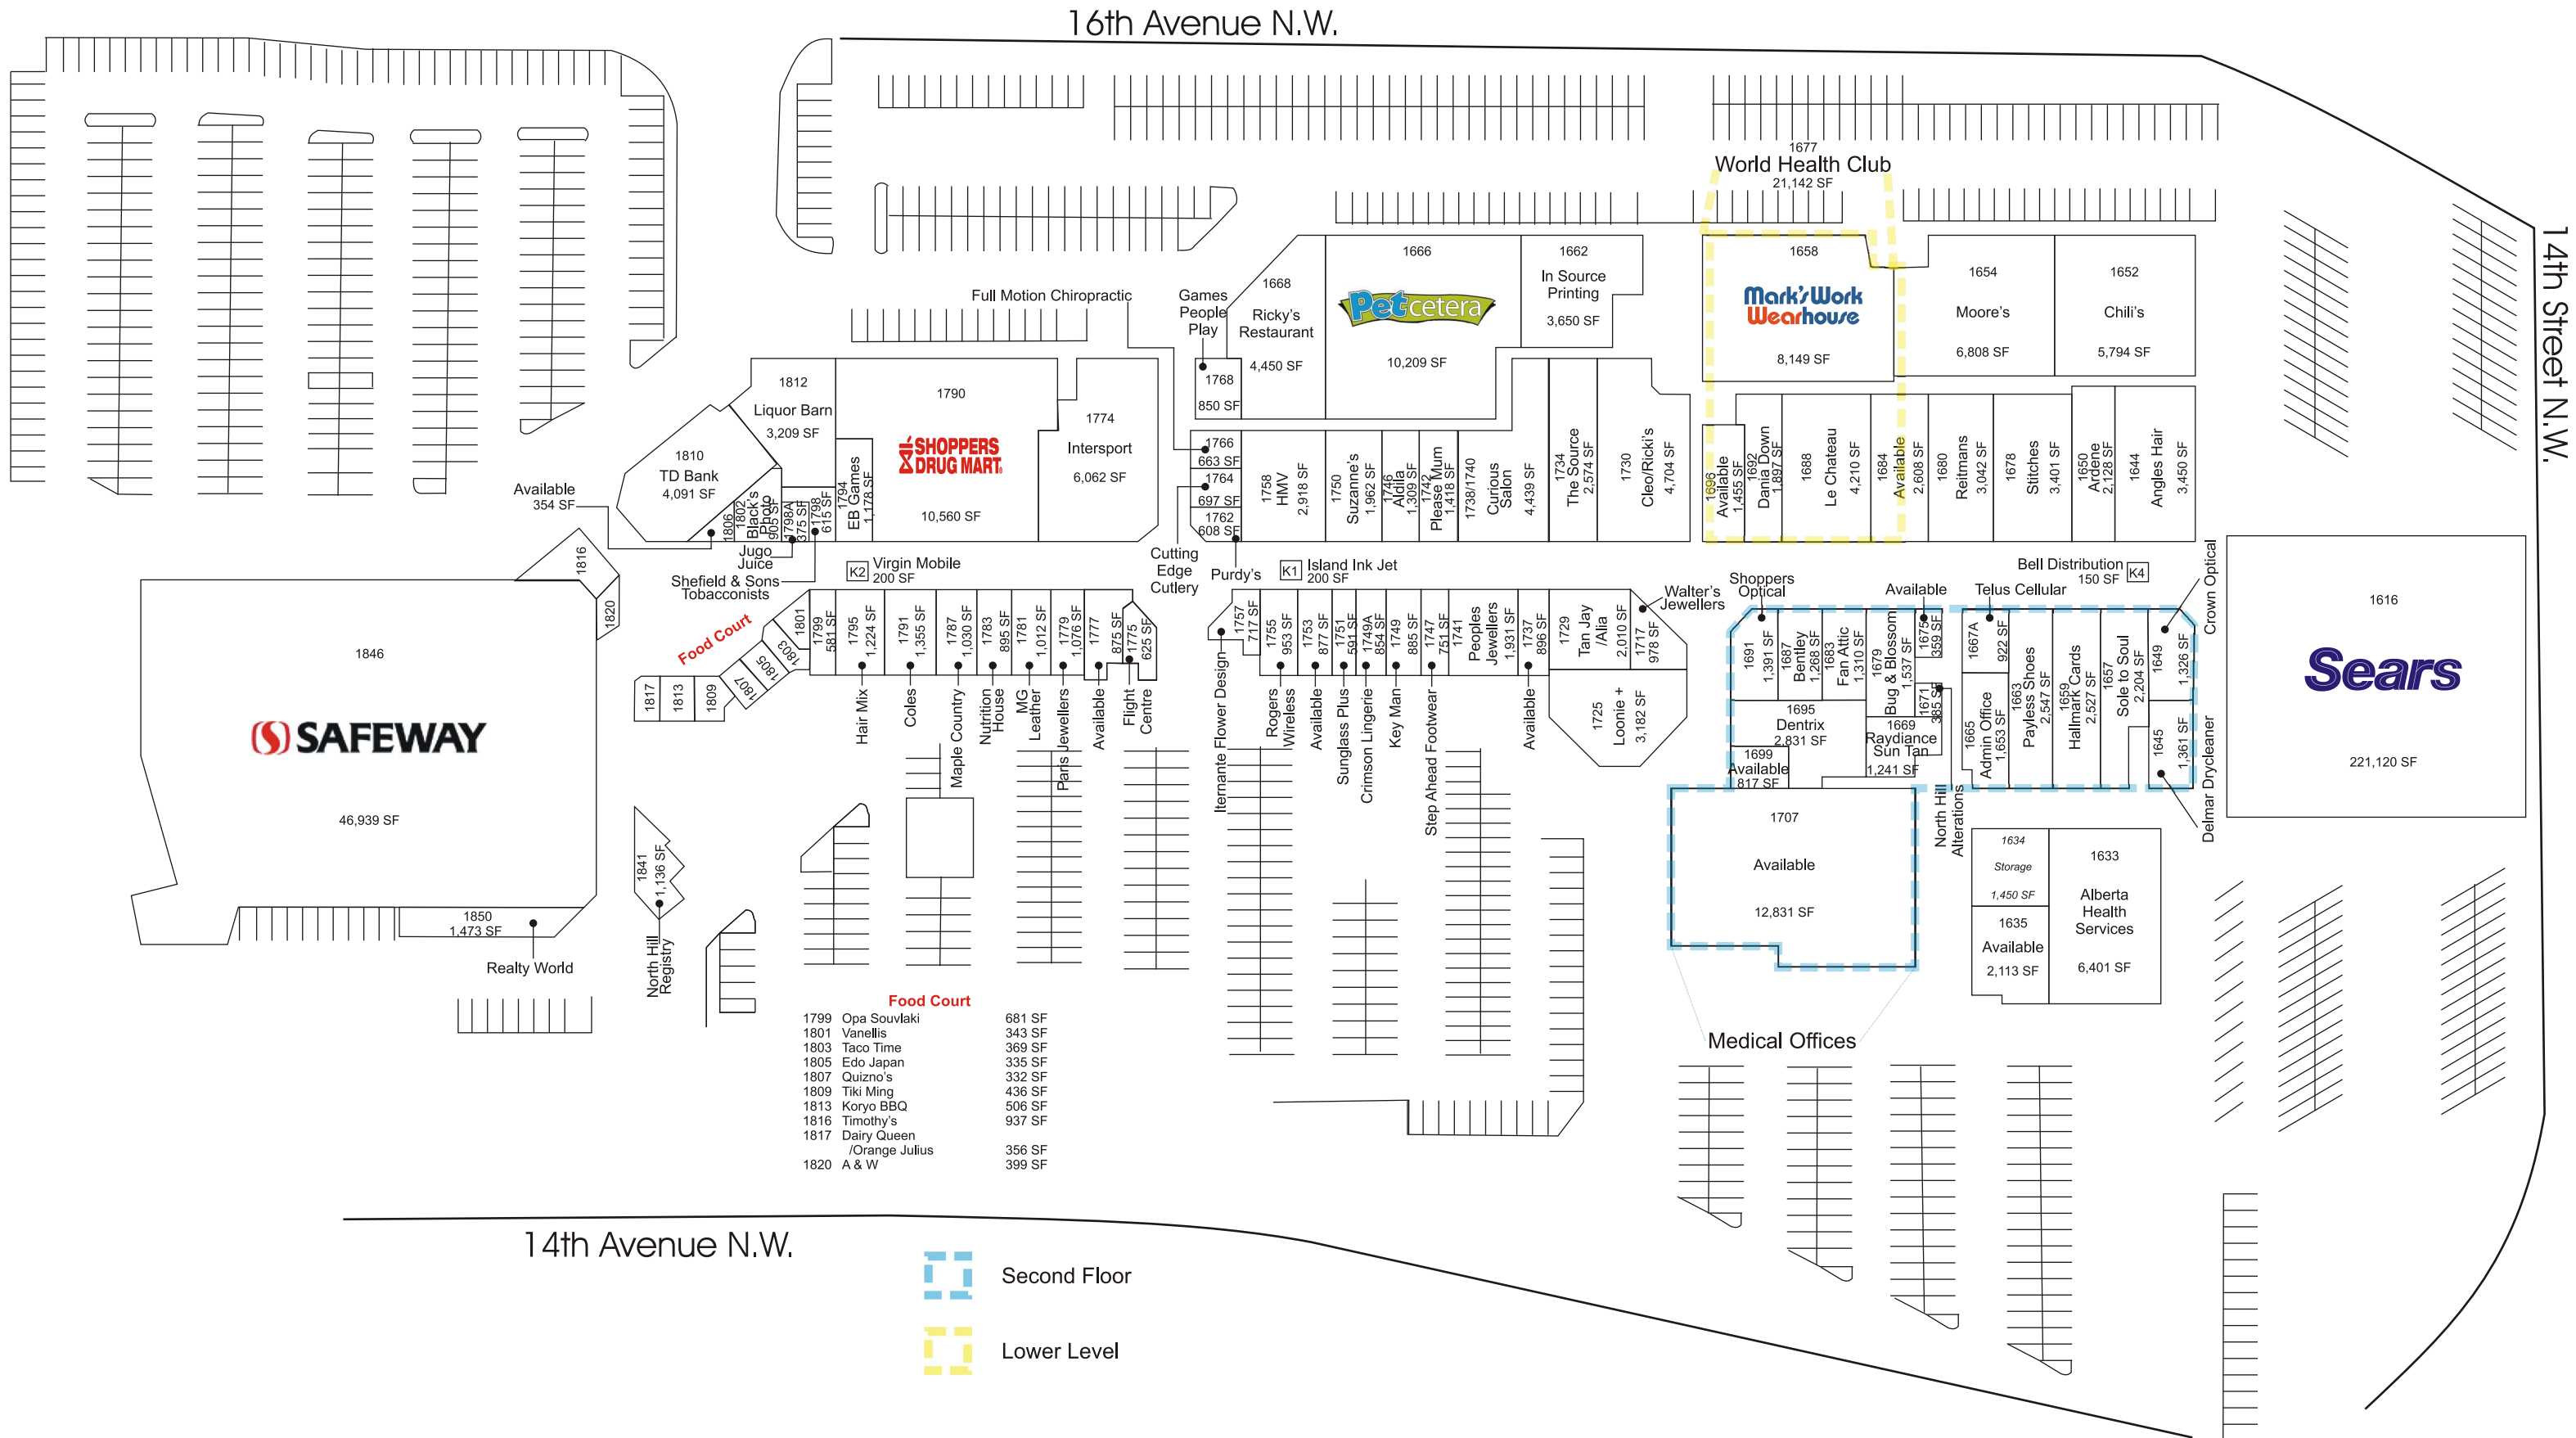

North Hill Centre

Calgary, AB

This site plan is presented solely for the purpose of identifying the approximate location of the buildings as presently contemplated by the owner/landlord. Building dimensions, access and parking areas, existing tenant locations and identities are approximate and subject to change at the owner's discretion from time to time without notice. The information provided herein should be otherwise verified and is not intended to be relied upon in the form presented.