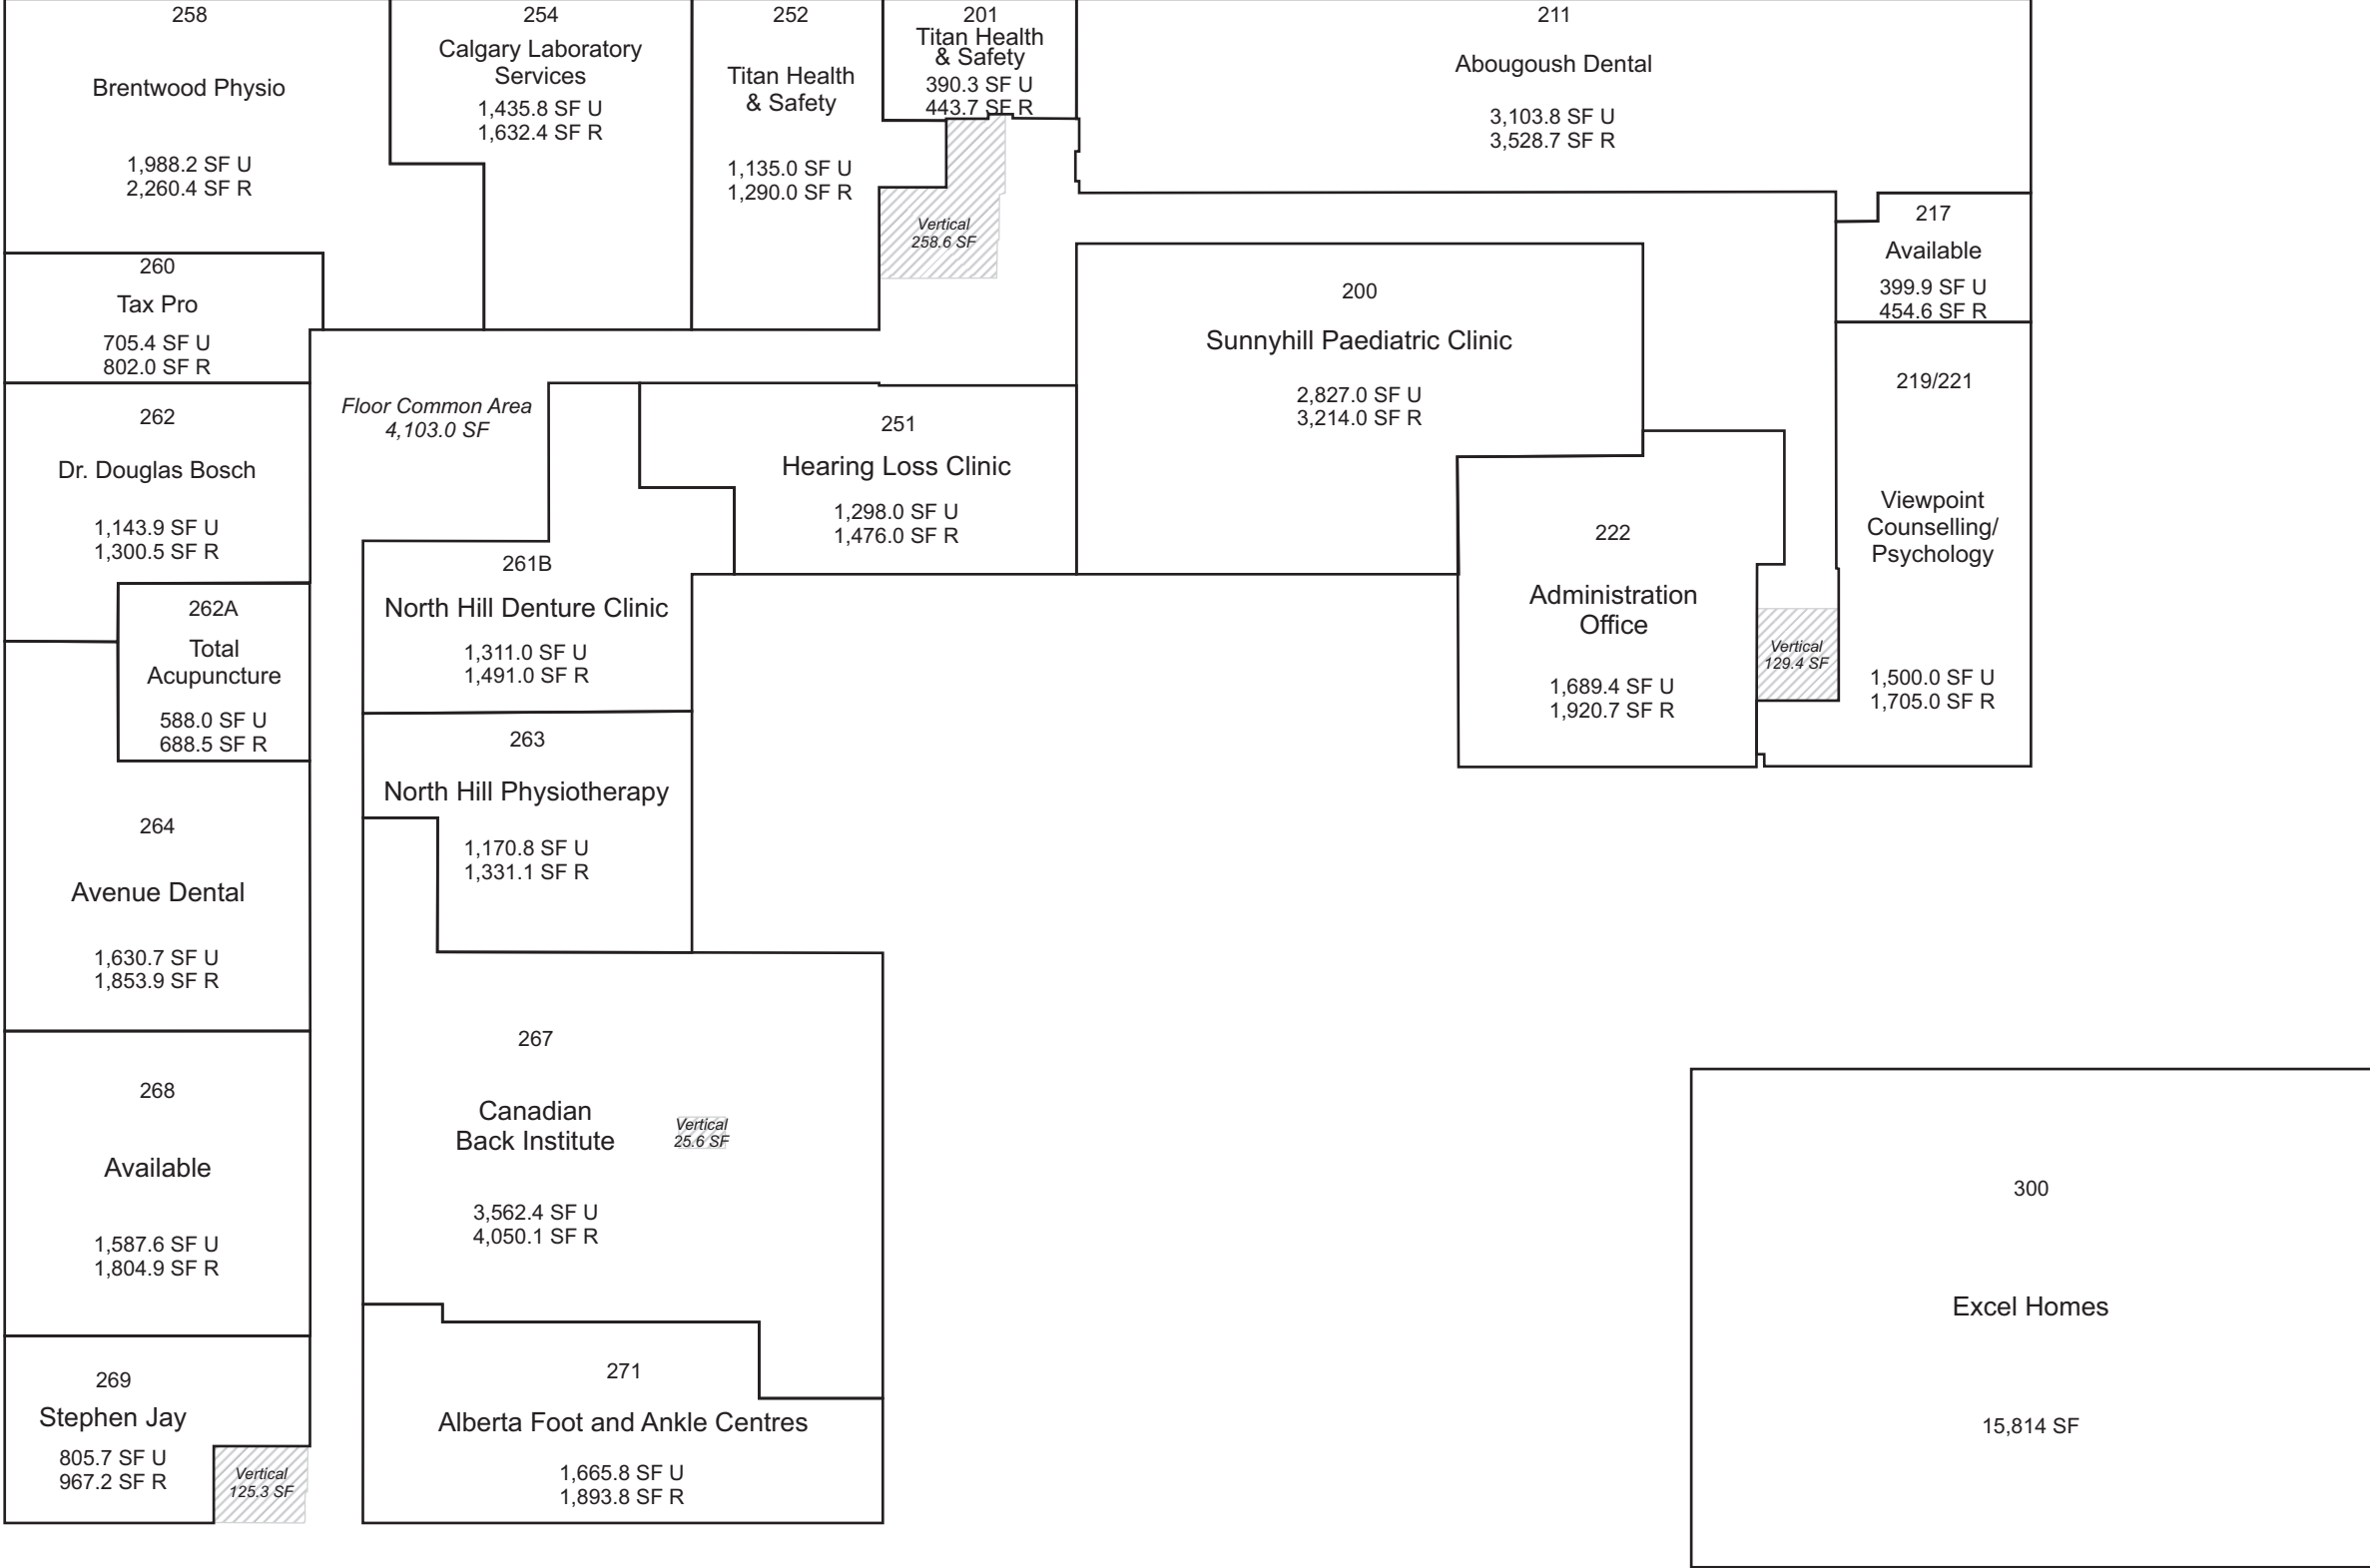

# North Hill Centre - Office

Calgary, AB

This site plan is presented solely for the purpose of identifying the approximate location of the buildings as presently contemplated by the owner/landlord. Building dimensions, access and parking areas, existing tenant locations and identities are approximate and subject to change at the owner's discretion from time to time without notice. The information provided herein should be otherwise verified and is not intended to be relied upon in the form presented.