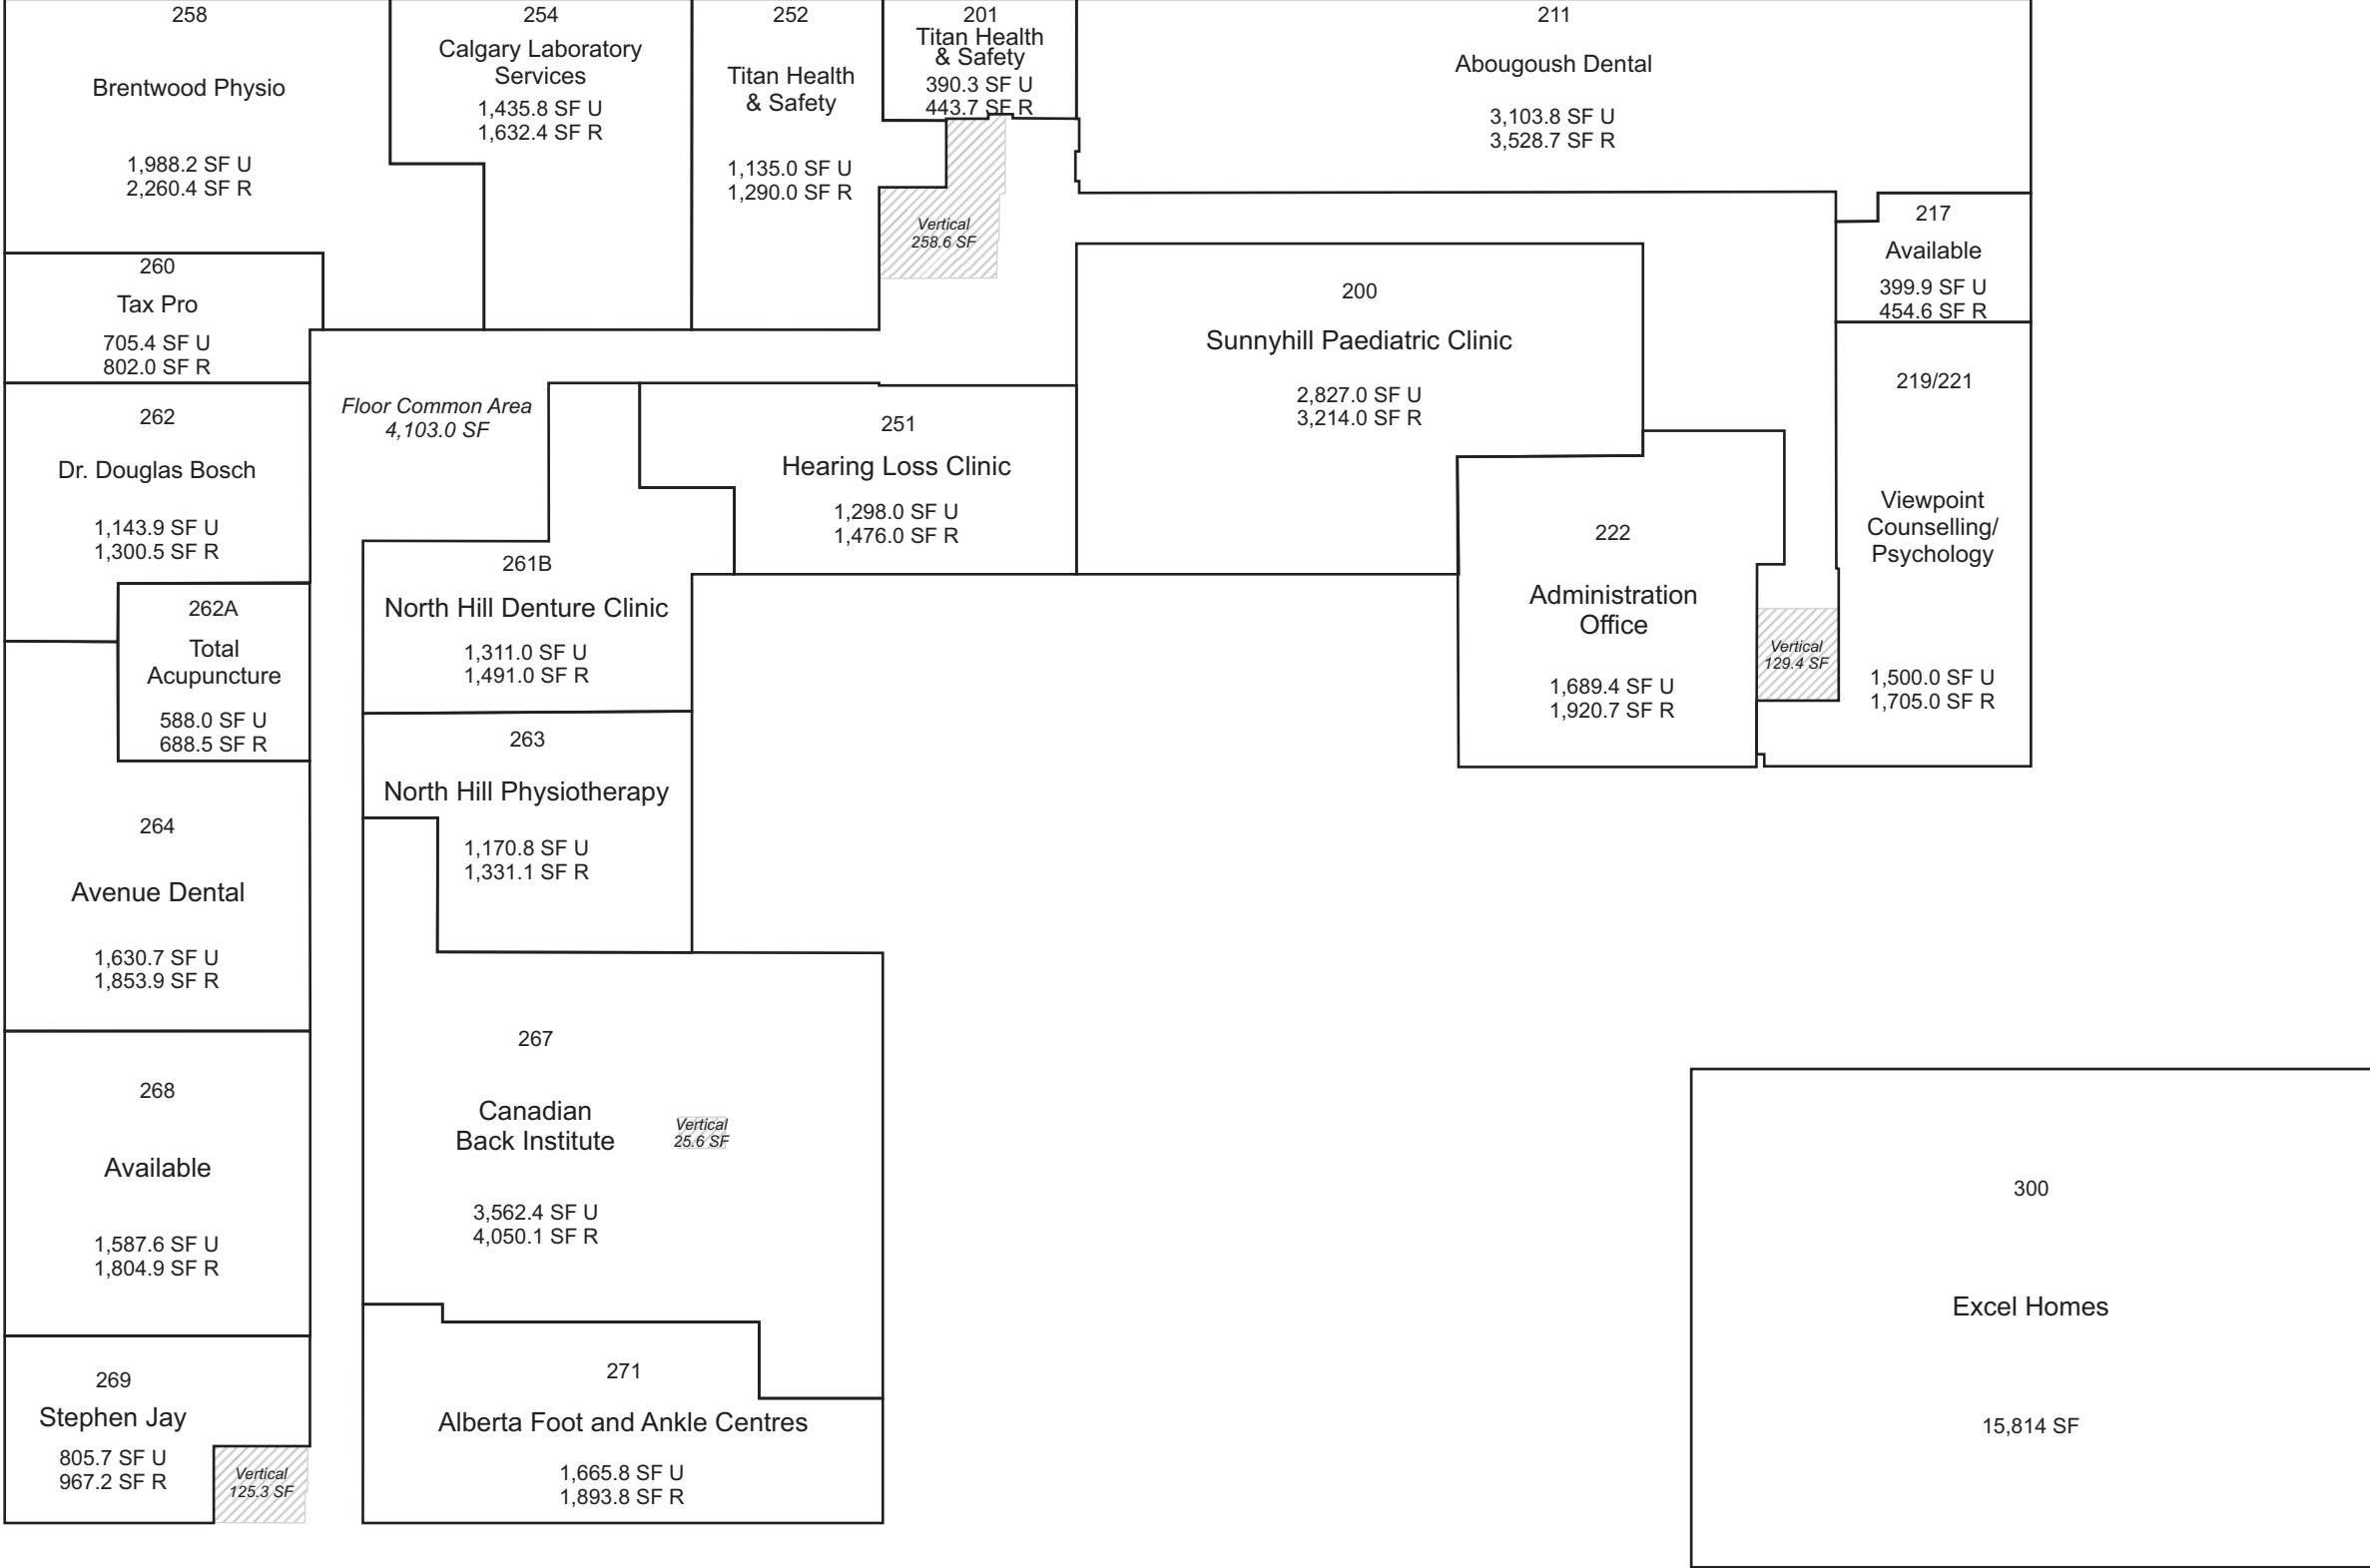

North Hill Centre - Office

Calgary, AB

This site plan is presented solely for the purpose of identifying the approximate location of the buildings as presently contemplated by the owner/landlord. Building dimensions, access and parking areas, existing tenant locations and identities are approximate and subject to change at the owner's discretion from time to time without notice. The information provided herein should be otherwise verified and is not intended to be relied upon in the form presented.