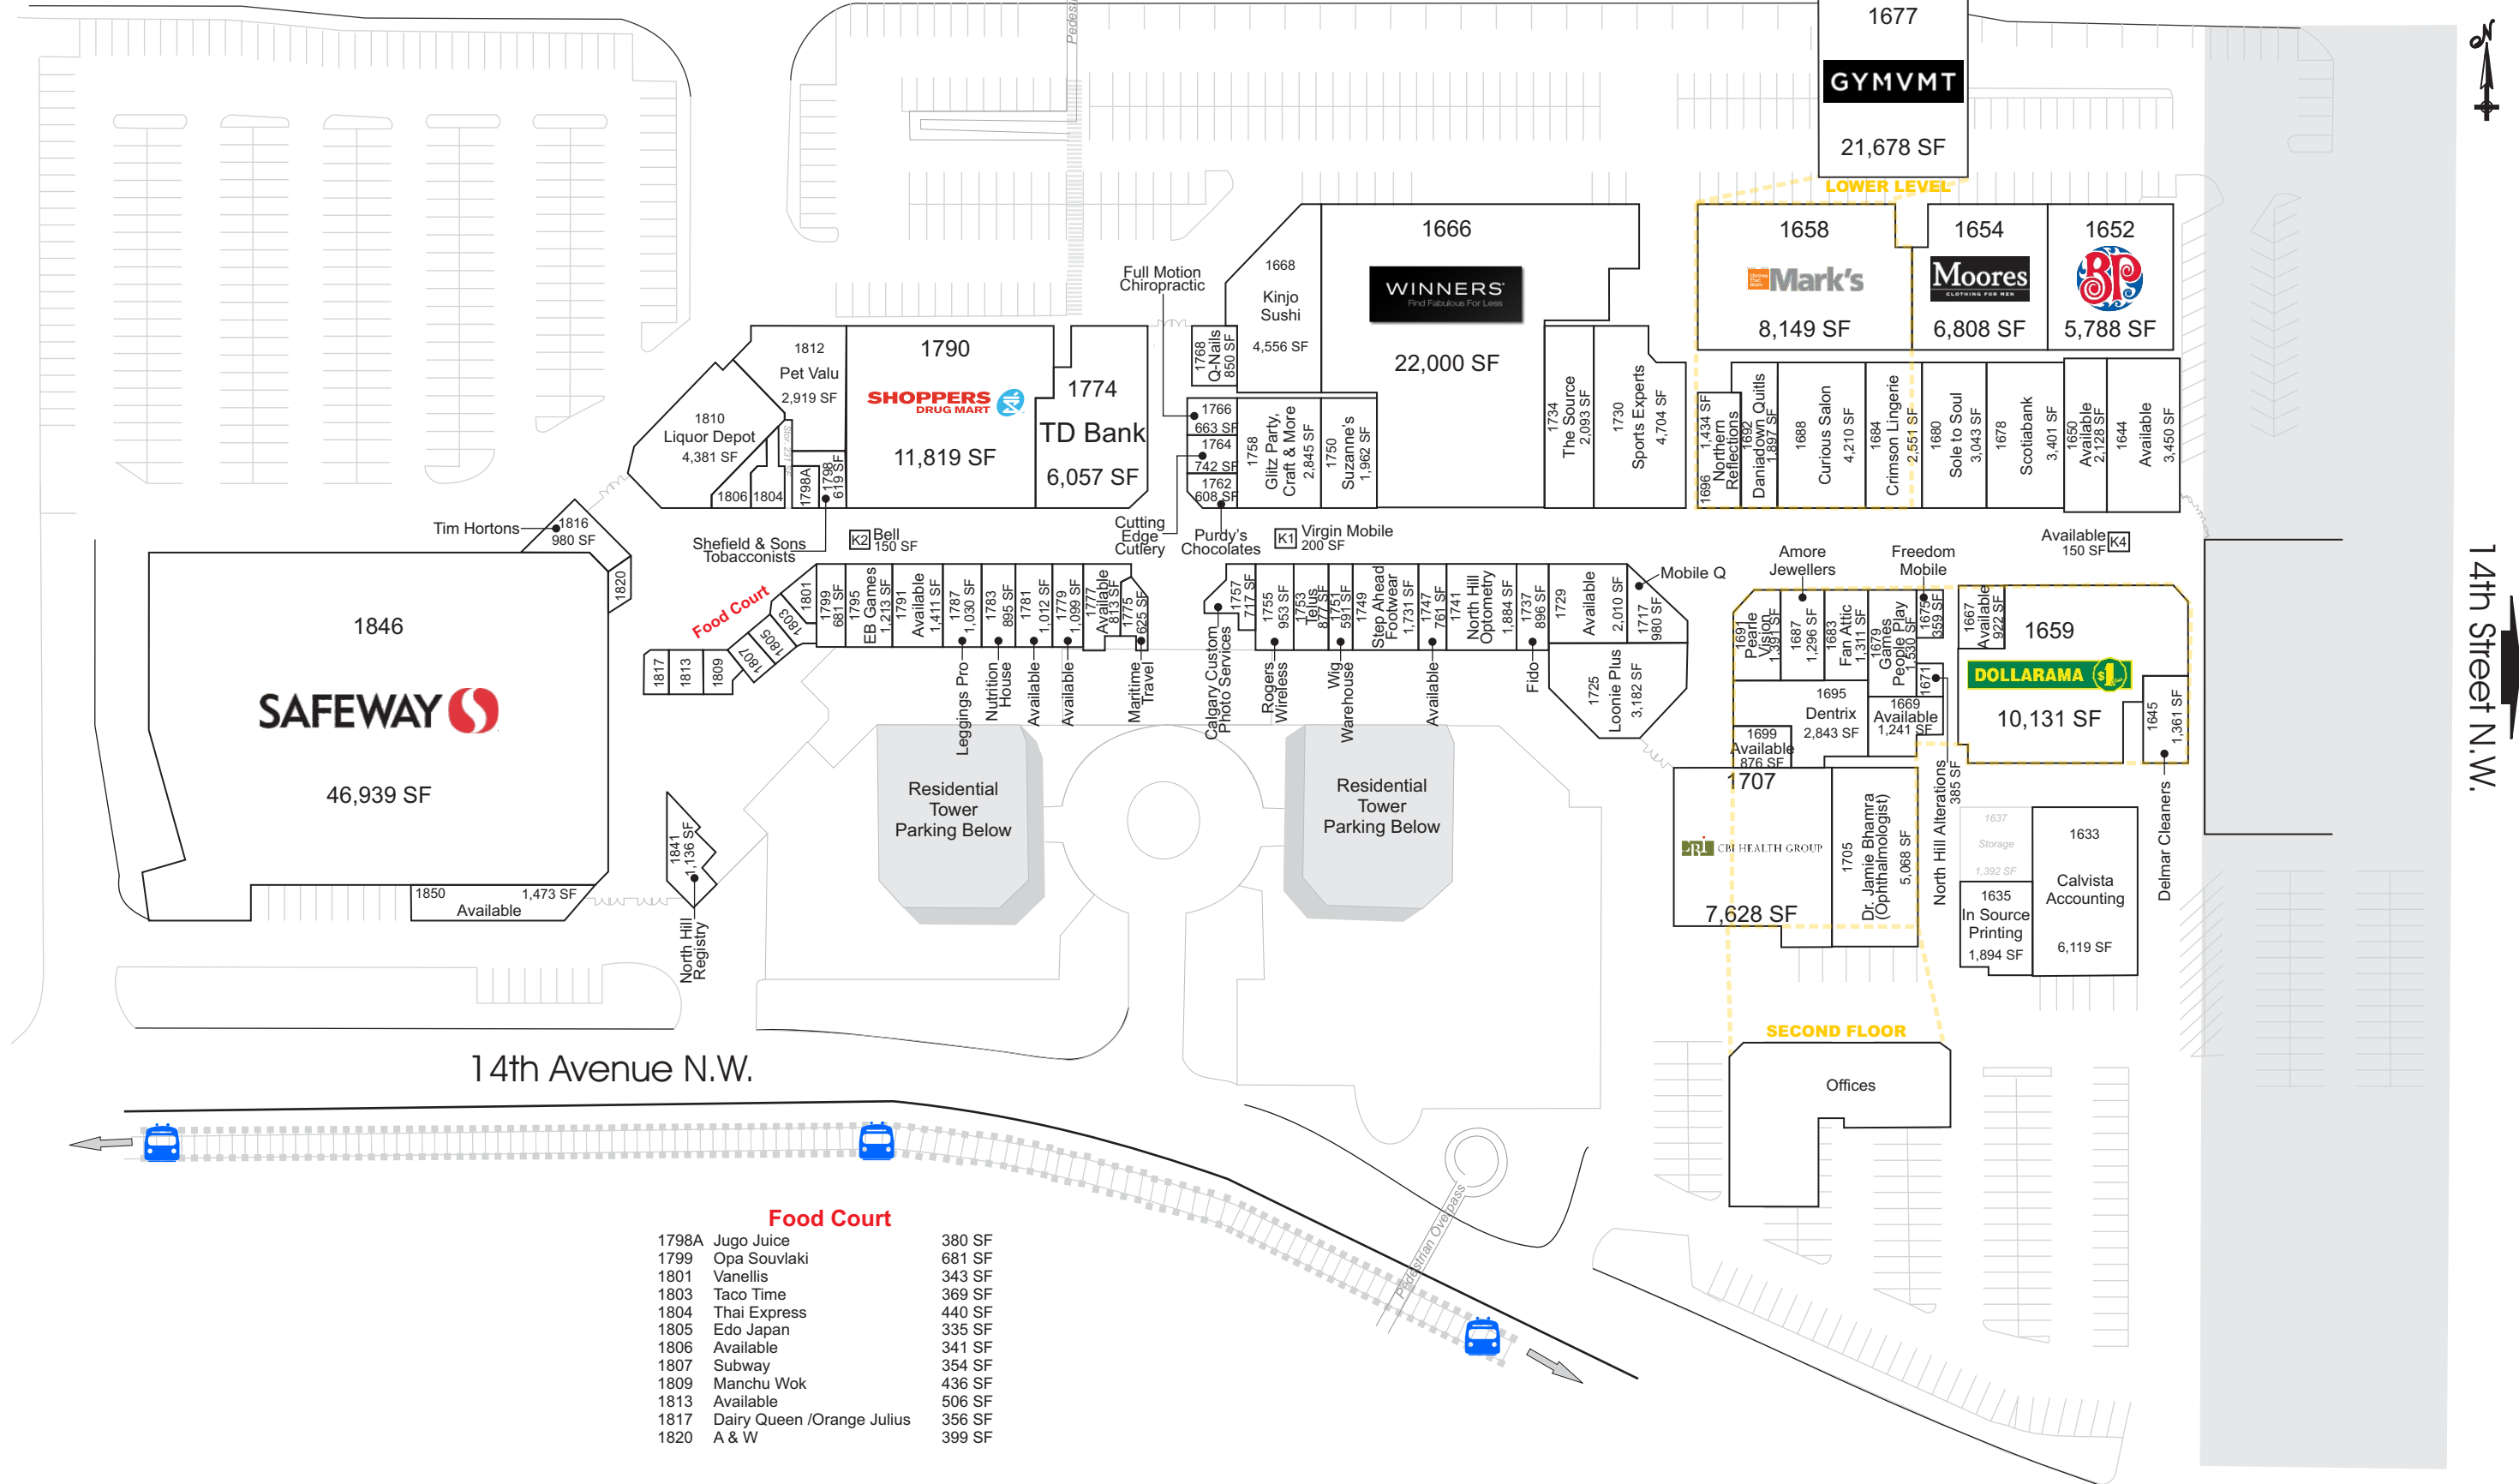

# North Hill Centre

Calgary, AB

16th Avenue N.W. (Trans Canada Highway)

**Food Court**

1798A	Jugo Juice	380 SF
1799	Opa Souvlaki	681 SF
1801	Vanellis	343 SF
1803	Taco Time	369 SF
1804	Thai Express	440 SF
1805	Edo Japan	335 SF
1806	Available	341 SF
1807	Subway	354 SF
1809	Manchu Wok	436 SF
1813	Available	506 SF
1817	Dairy Queen /Orange Julius	356 SF
1820	A & W	399 SF

14th Street N.W.

This site plan is presented solely for the purpose of identifying the approximate location of the buildings as presently contemplated by the owner/landlord. Building dimensions, access and parking areas, existing tenant locations and identities are approximate and subject to change at the owner's discretion from time to time without notice. The information provided herein should be otherwise verified and is not intended to be relied upon in the form presented.