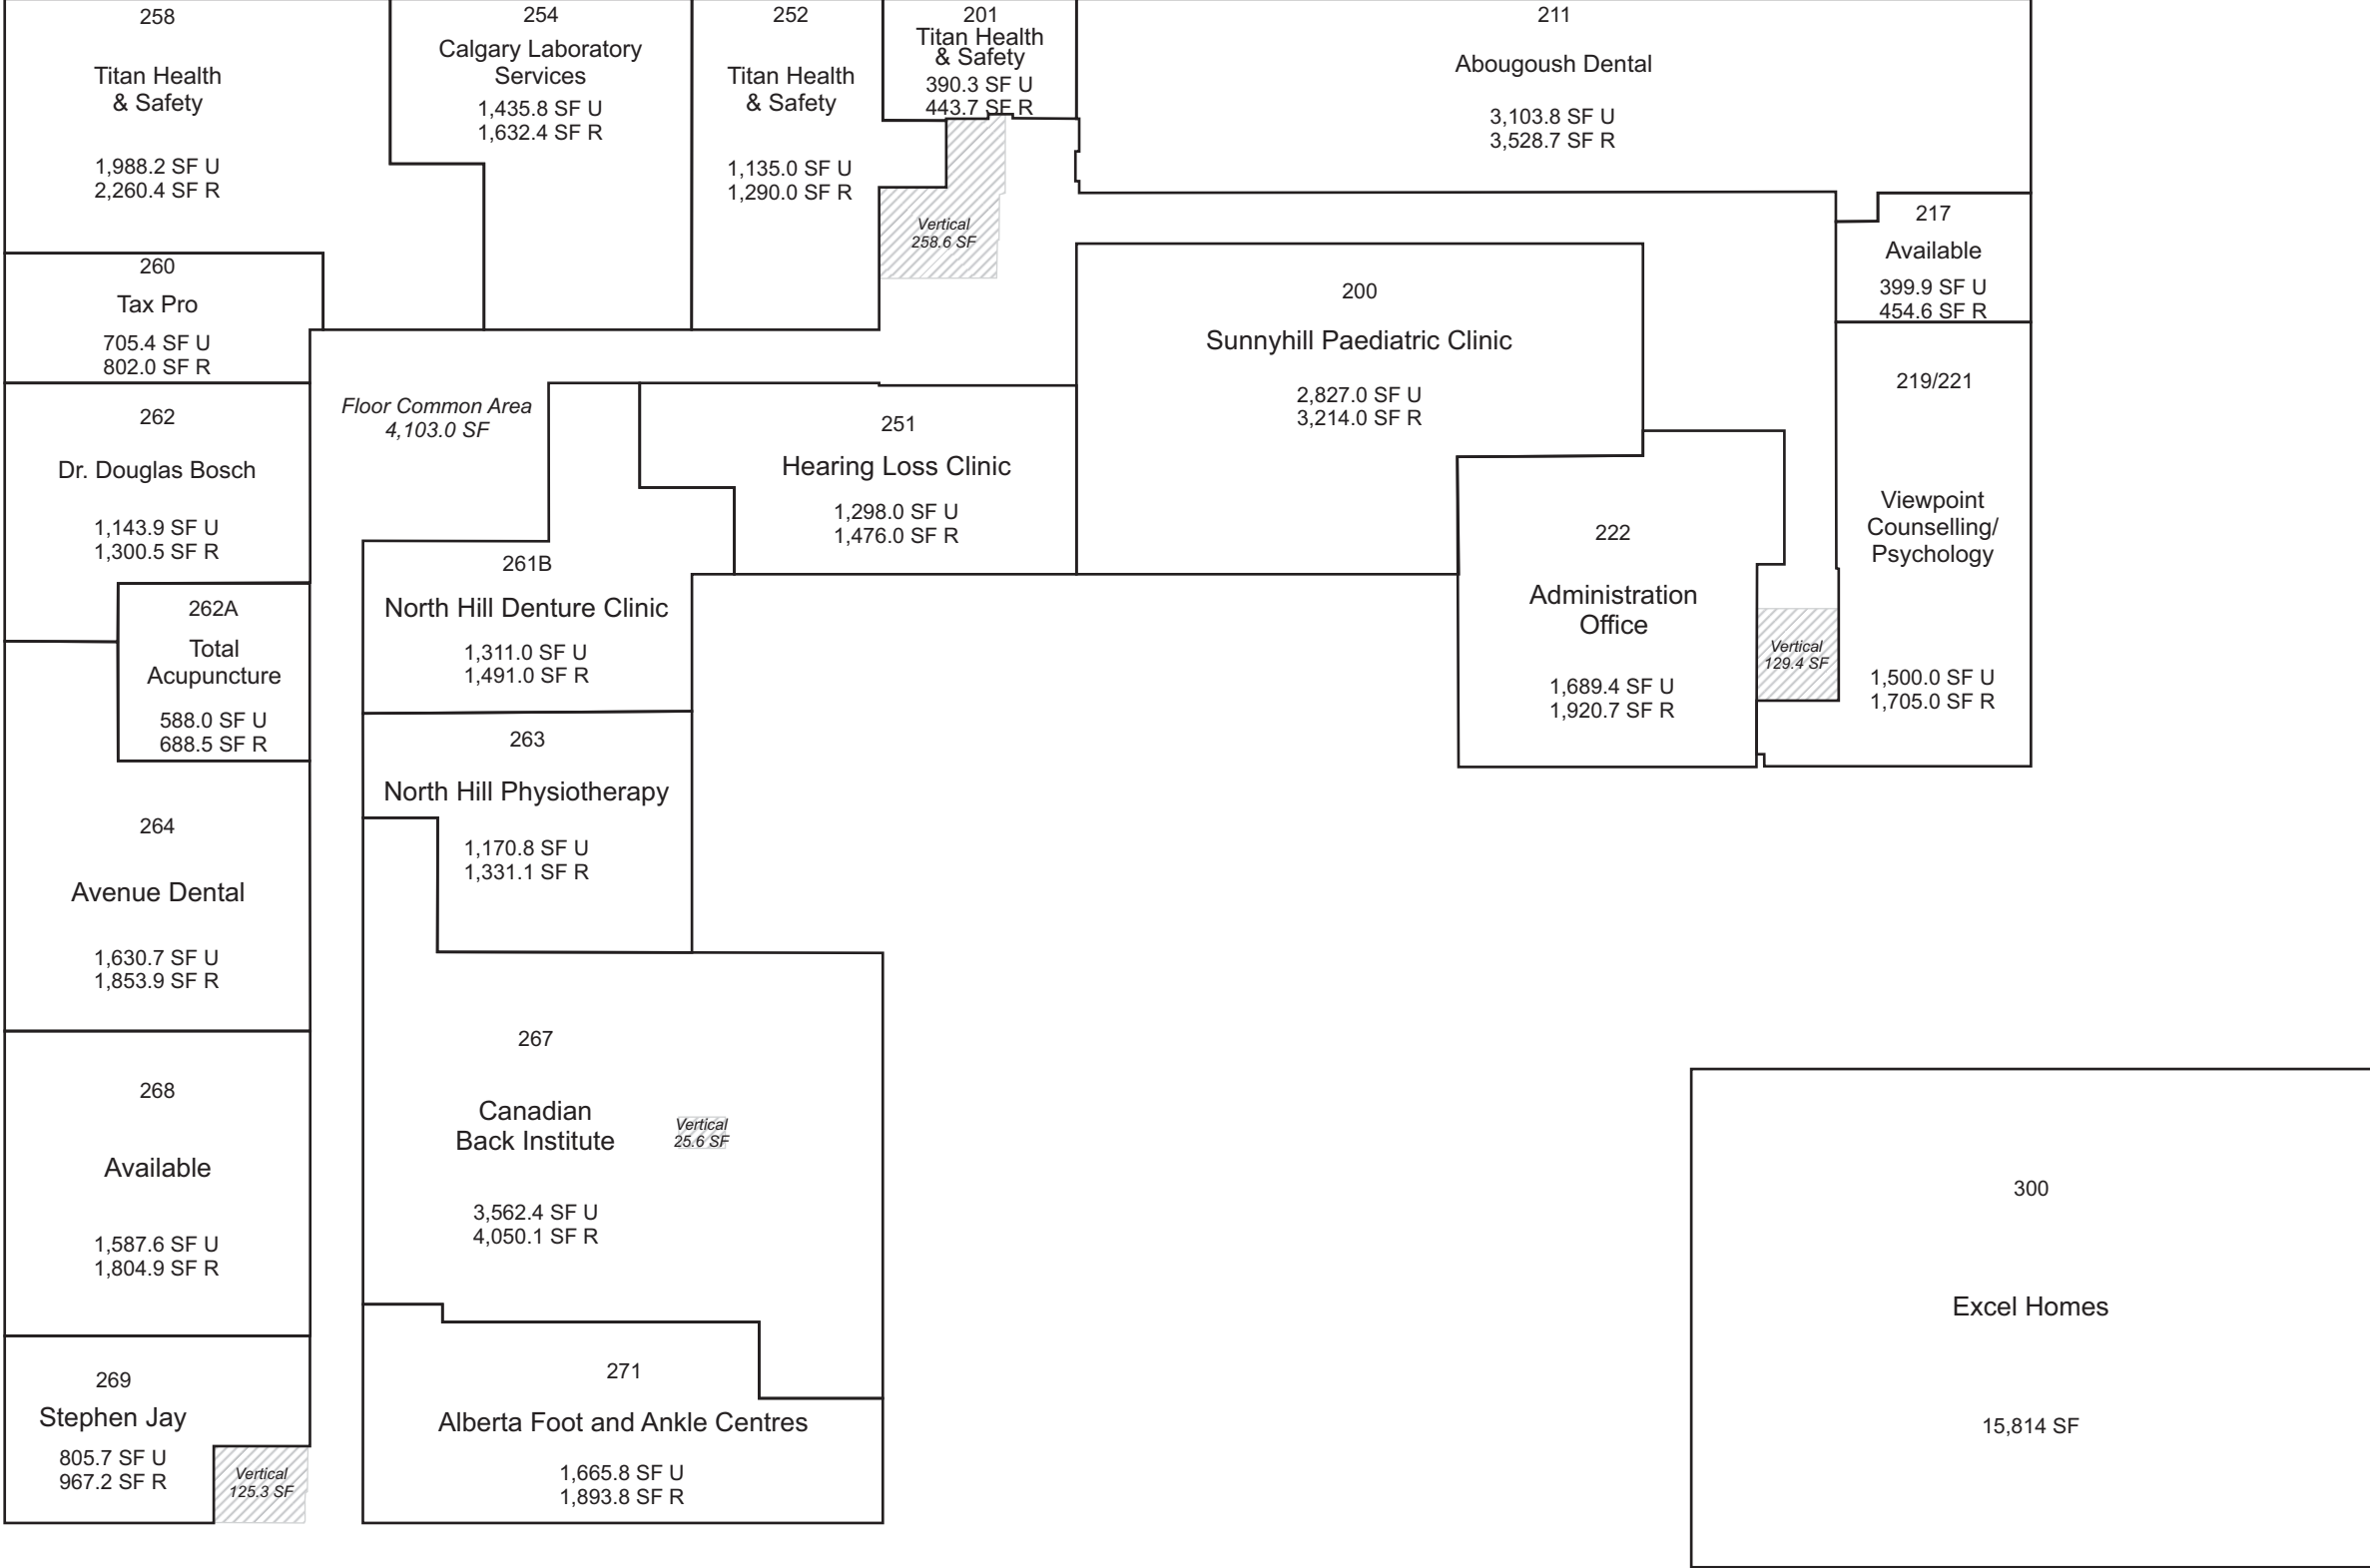

North Hill Centre - Office

Calgary, AB

This site plan is presented solely for the purpose of identifying the approximate location of the buildings as presently contemplated by the owner/landlord. Building dimensions, access and parking areas, existing tenant locations and identities are approximate and subject to change at the owner's discretion from time to time without notice. The information provided herein should be otherwise verified and is not intended to be relied upon in the form presented.