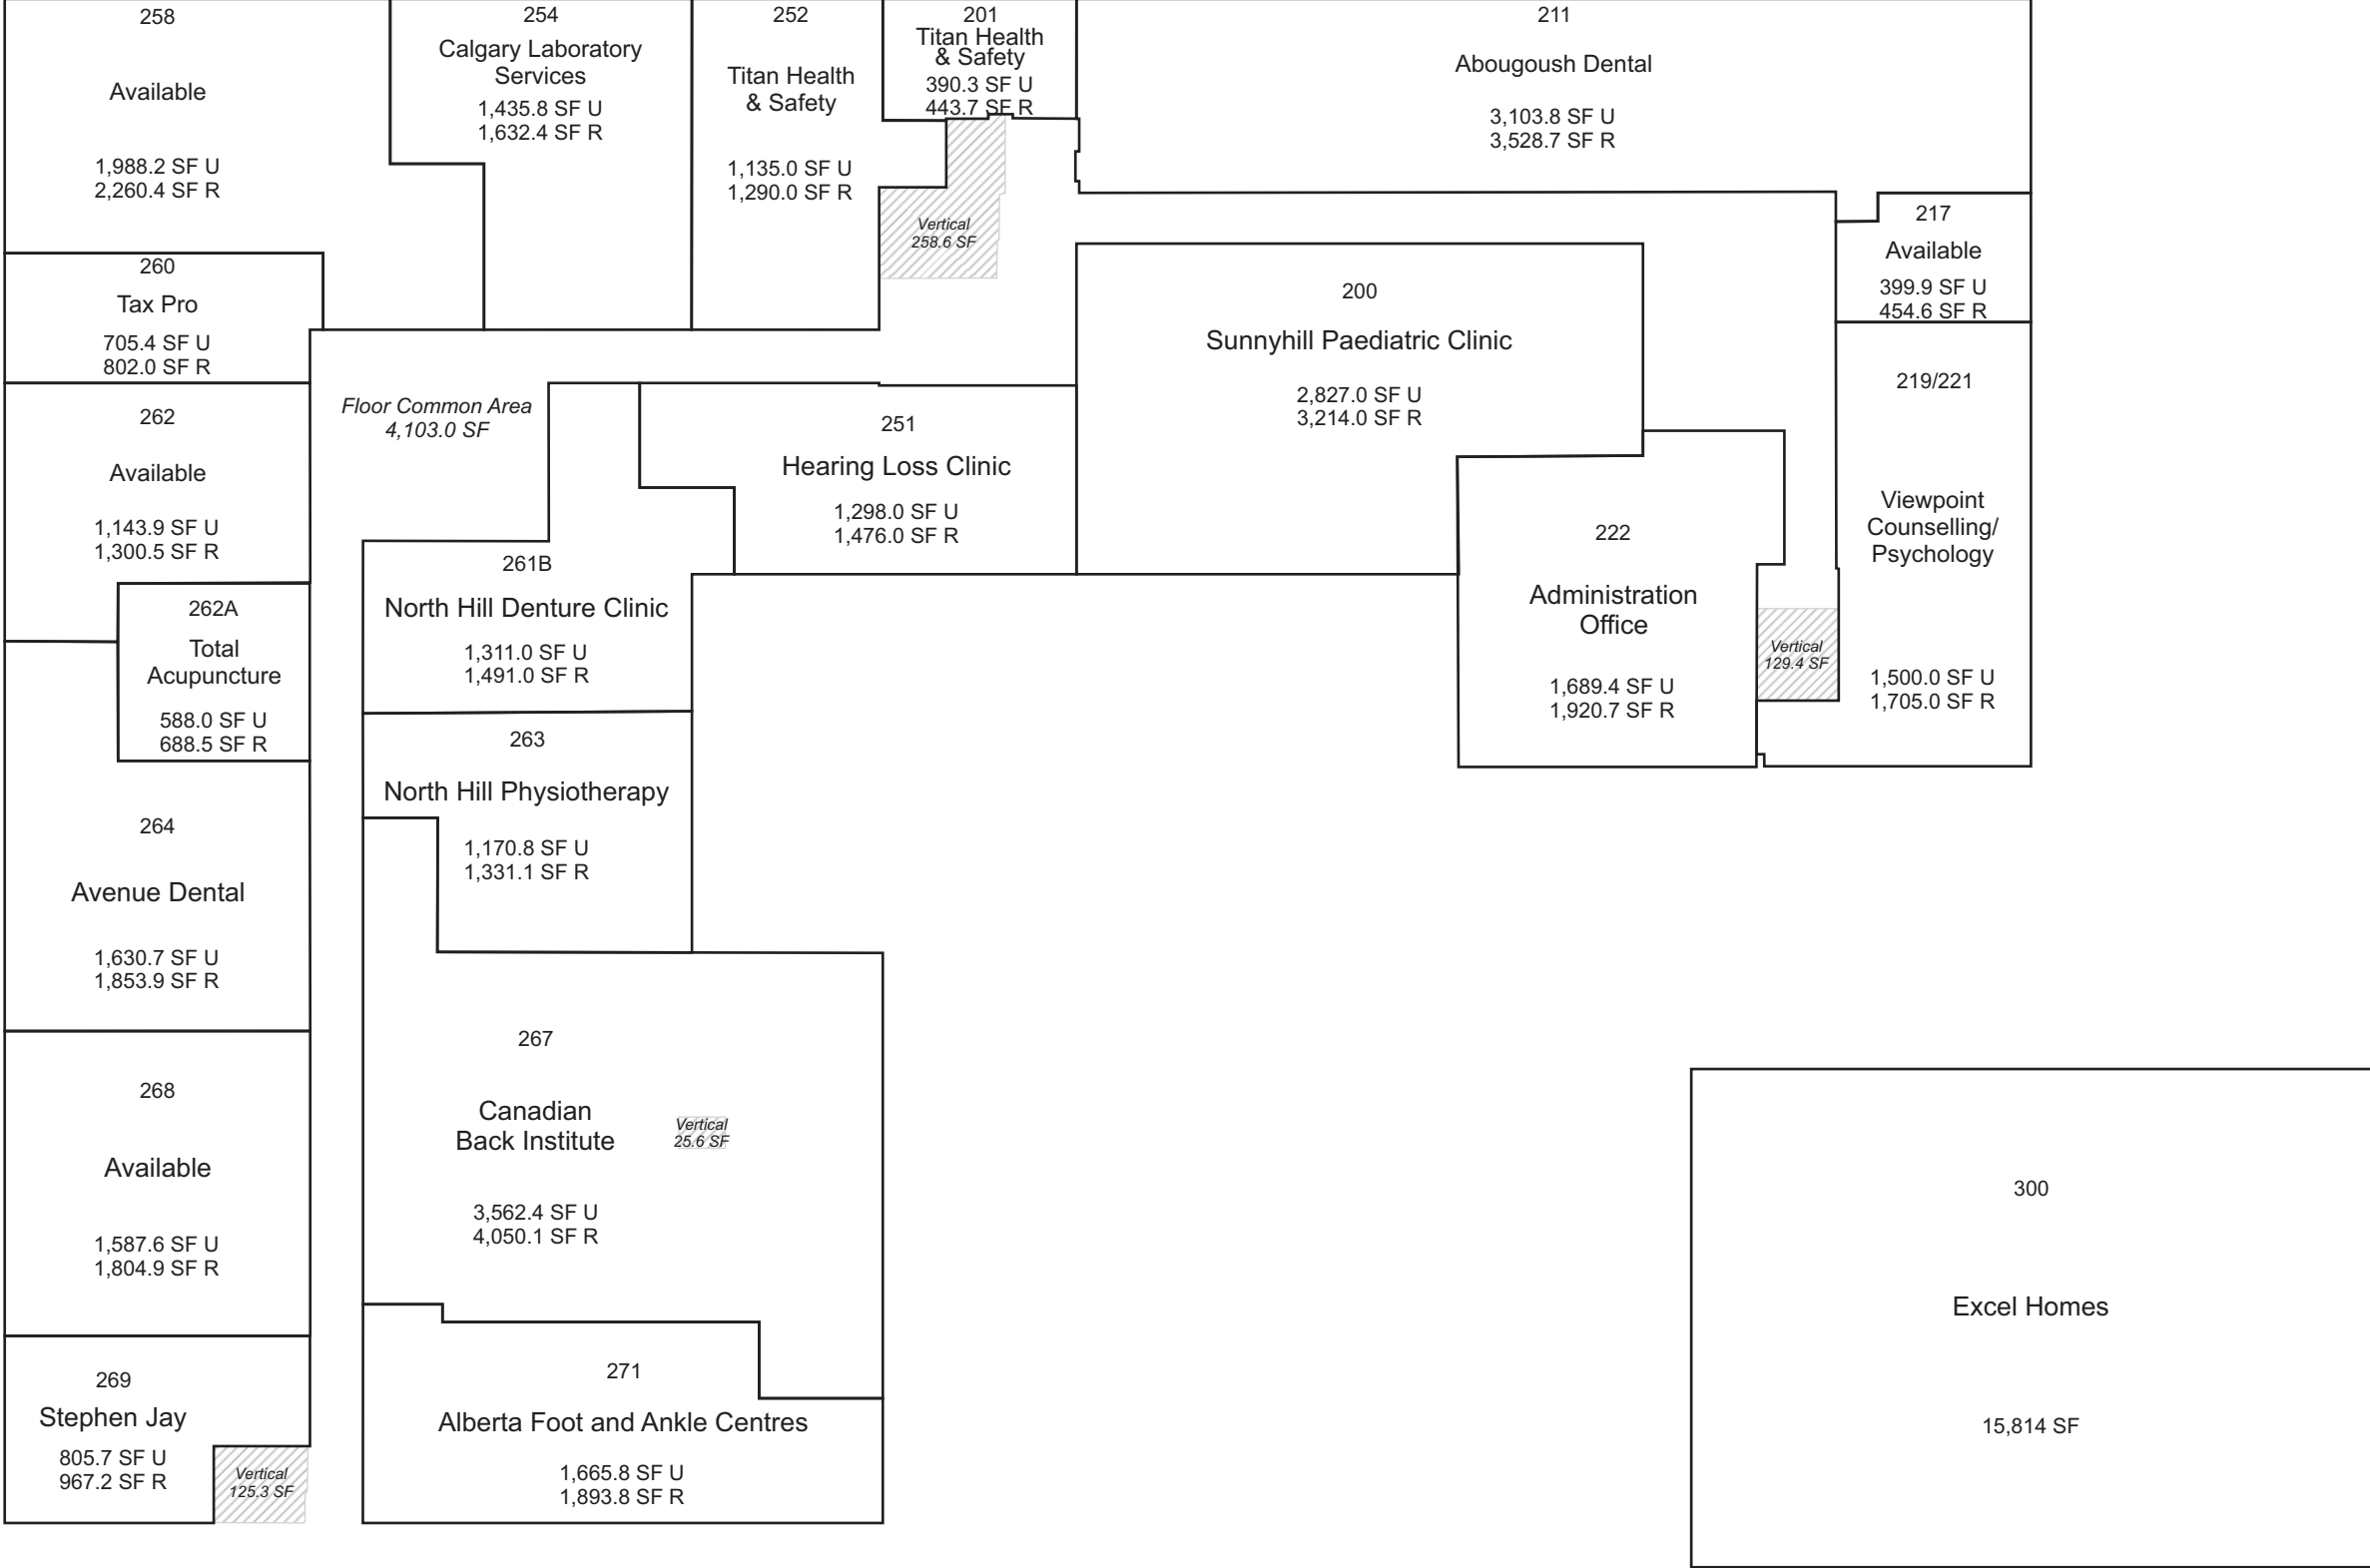

North Hill Centre - Office

Calgary, AB

This site plan is presented solely for the purpose of identifying the approximate location of the buildings as presently contemplated by the owner/landlord. Building dimensions, access and parking areas, existing tenant locations and identities are approximate and subject to change at the owner's discretion from time to time without notice. The information provided herein should be otherwise verified and is not intended to be relied upon in the form presented.