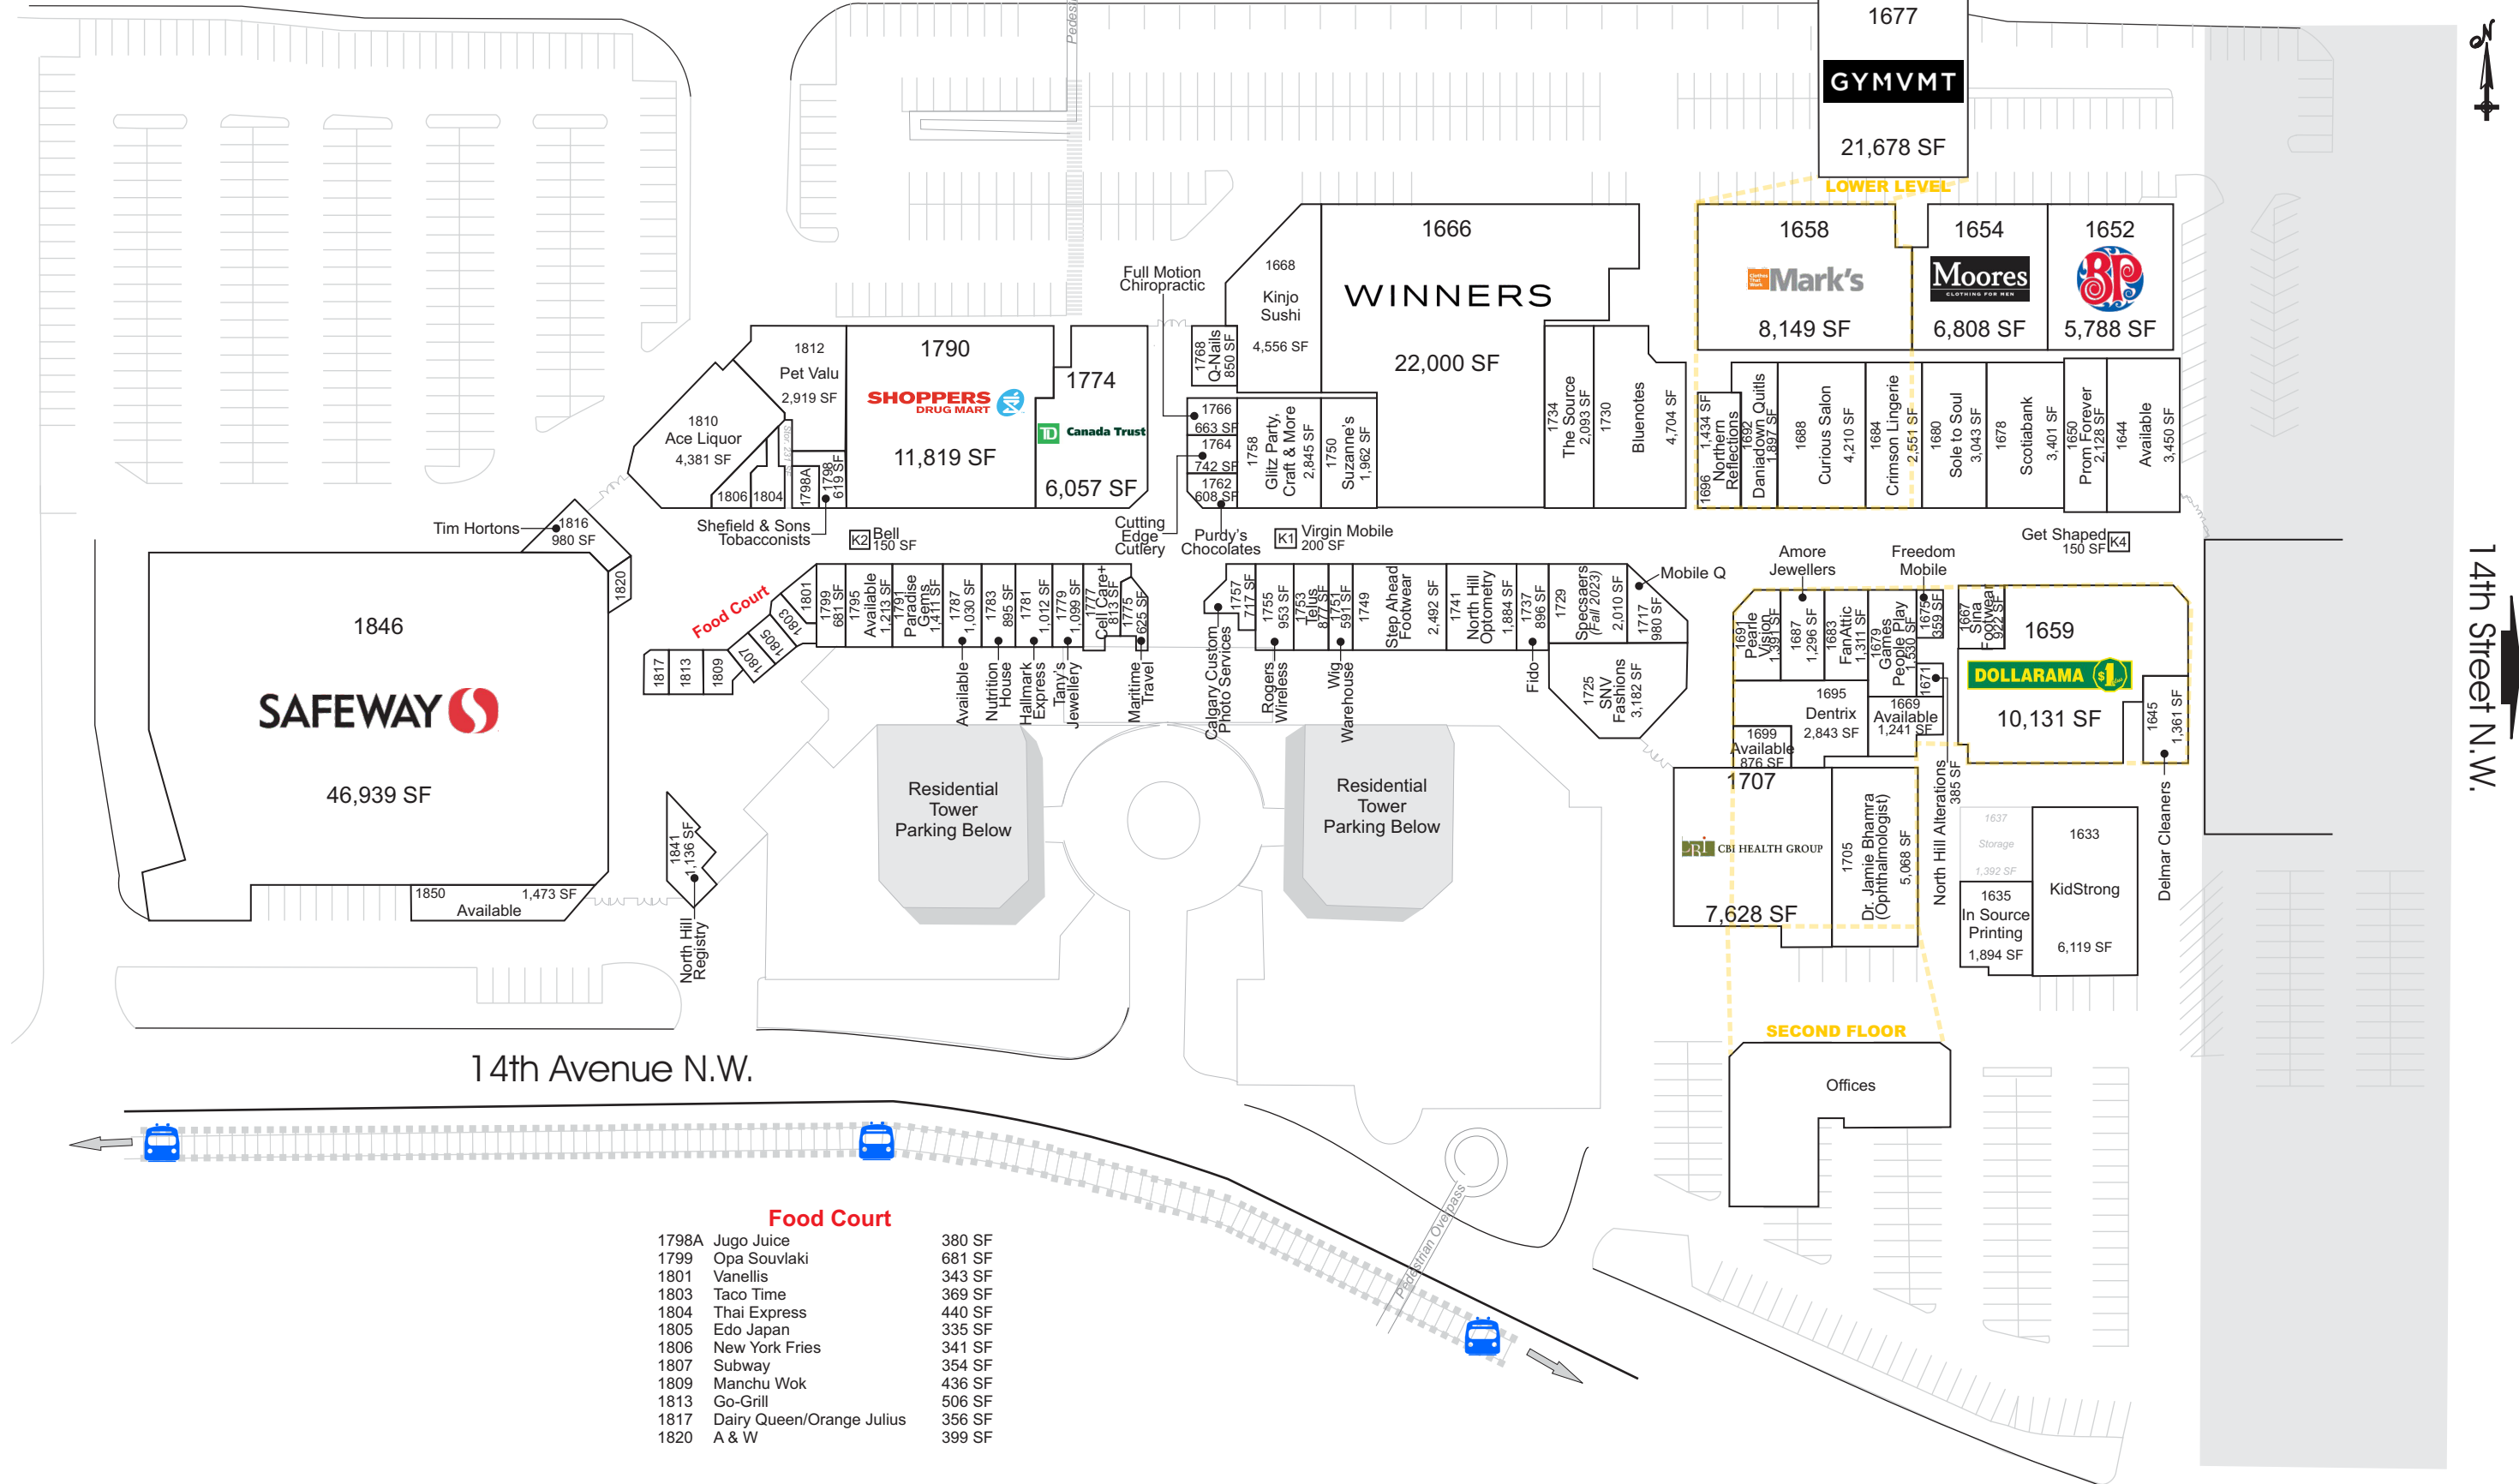

North Hill Centre

Calgary, AB

16th Avenue N.W. (Trans Canada Highway)

Food Court

| | | |
|-------|---------------------------|--------|
| 1798A | Jugo Juice | 380 SF |
| 1799 | Opa Souvlaki | 681 SF |
| 1801 | Vanellis | 343 SF |
| 1803 | Taco Time | 369 SF |
| 1804 | Thai Express | 440 SF |
| 1805 | Edo Japan | 335 SF |
| 1806 | New York Fries | 341 SF |
| 1807 | Subway | 354 SF |
| 1809 | Manchu Wok | 436 SF |
| 1813 | Go-Grill | 506 SF |
| 1817 | Dairy Queen/Orange Julius | 356 SF |
| 1820 | A & W | 399 SF |

14th Street N.W.

This site plan is presented solely for the purpose of identifying the approximate location of the buildings as presently contemplated by the owner/landlord. Building dimensions, access and parking areas, existing tenant locations and identities are approximate and subject to change at the owner's discretion from time to time without notice. The information provided herein should be otherwise verified and is not intended to be relied upon in the form presented.