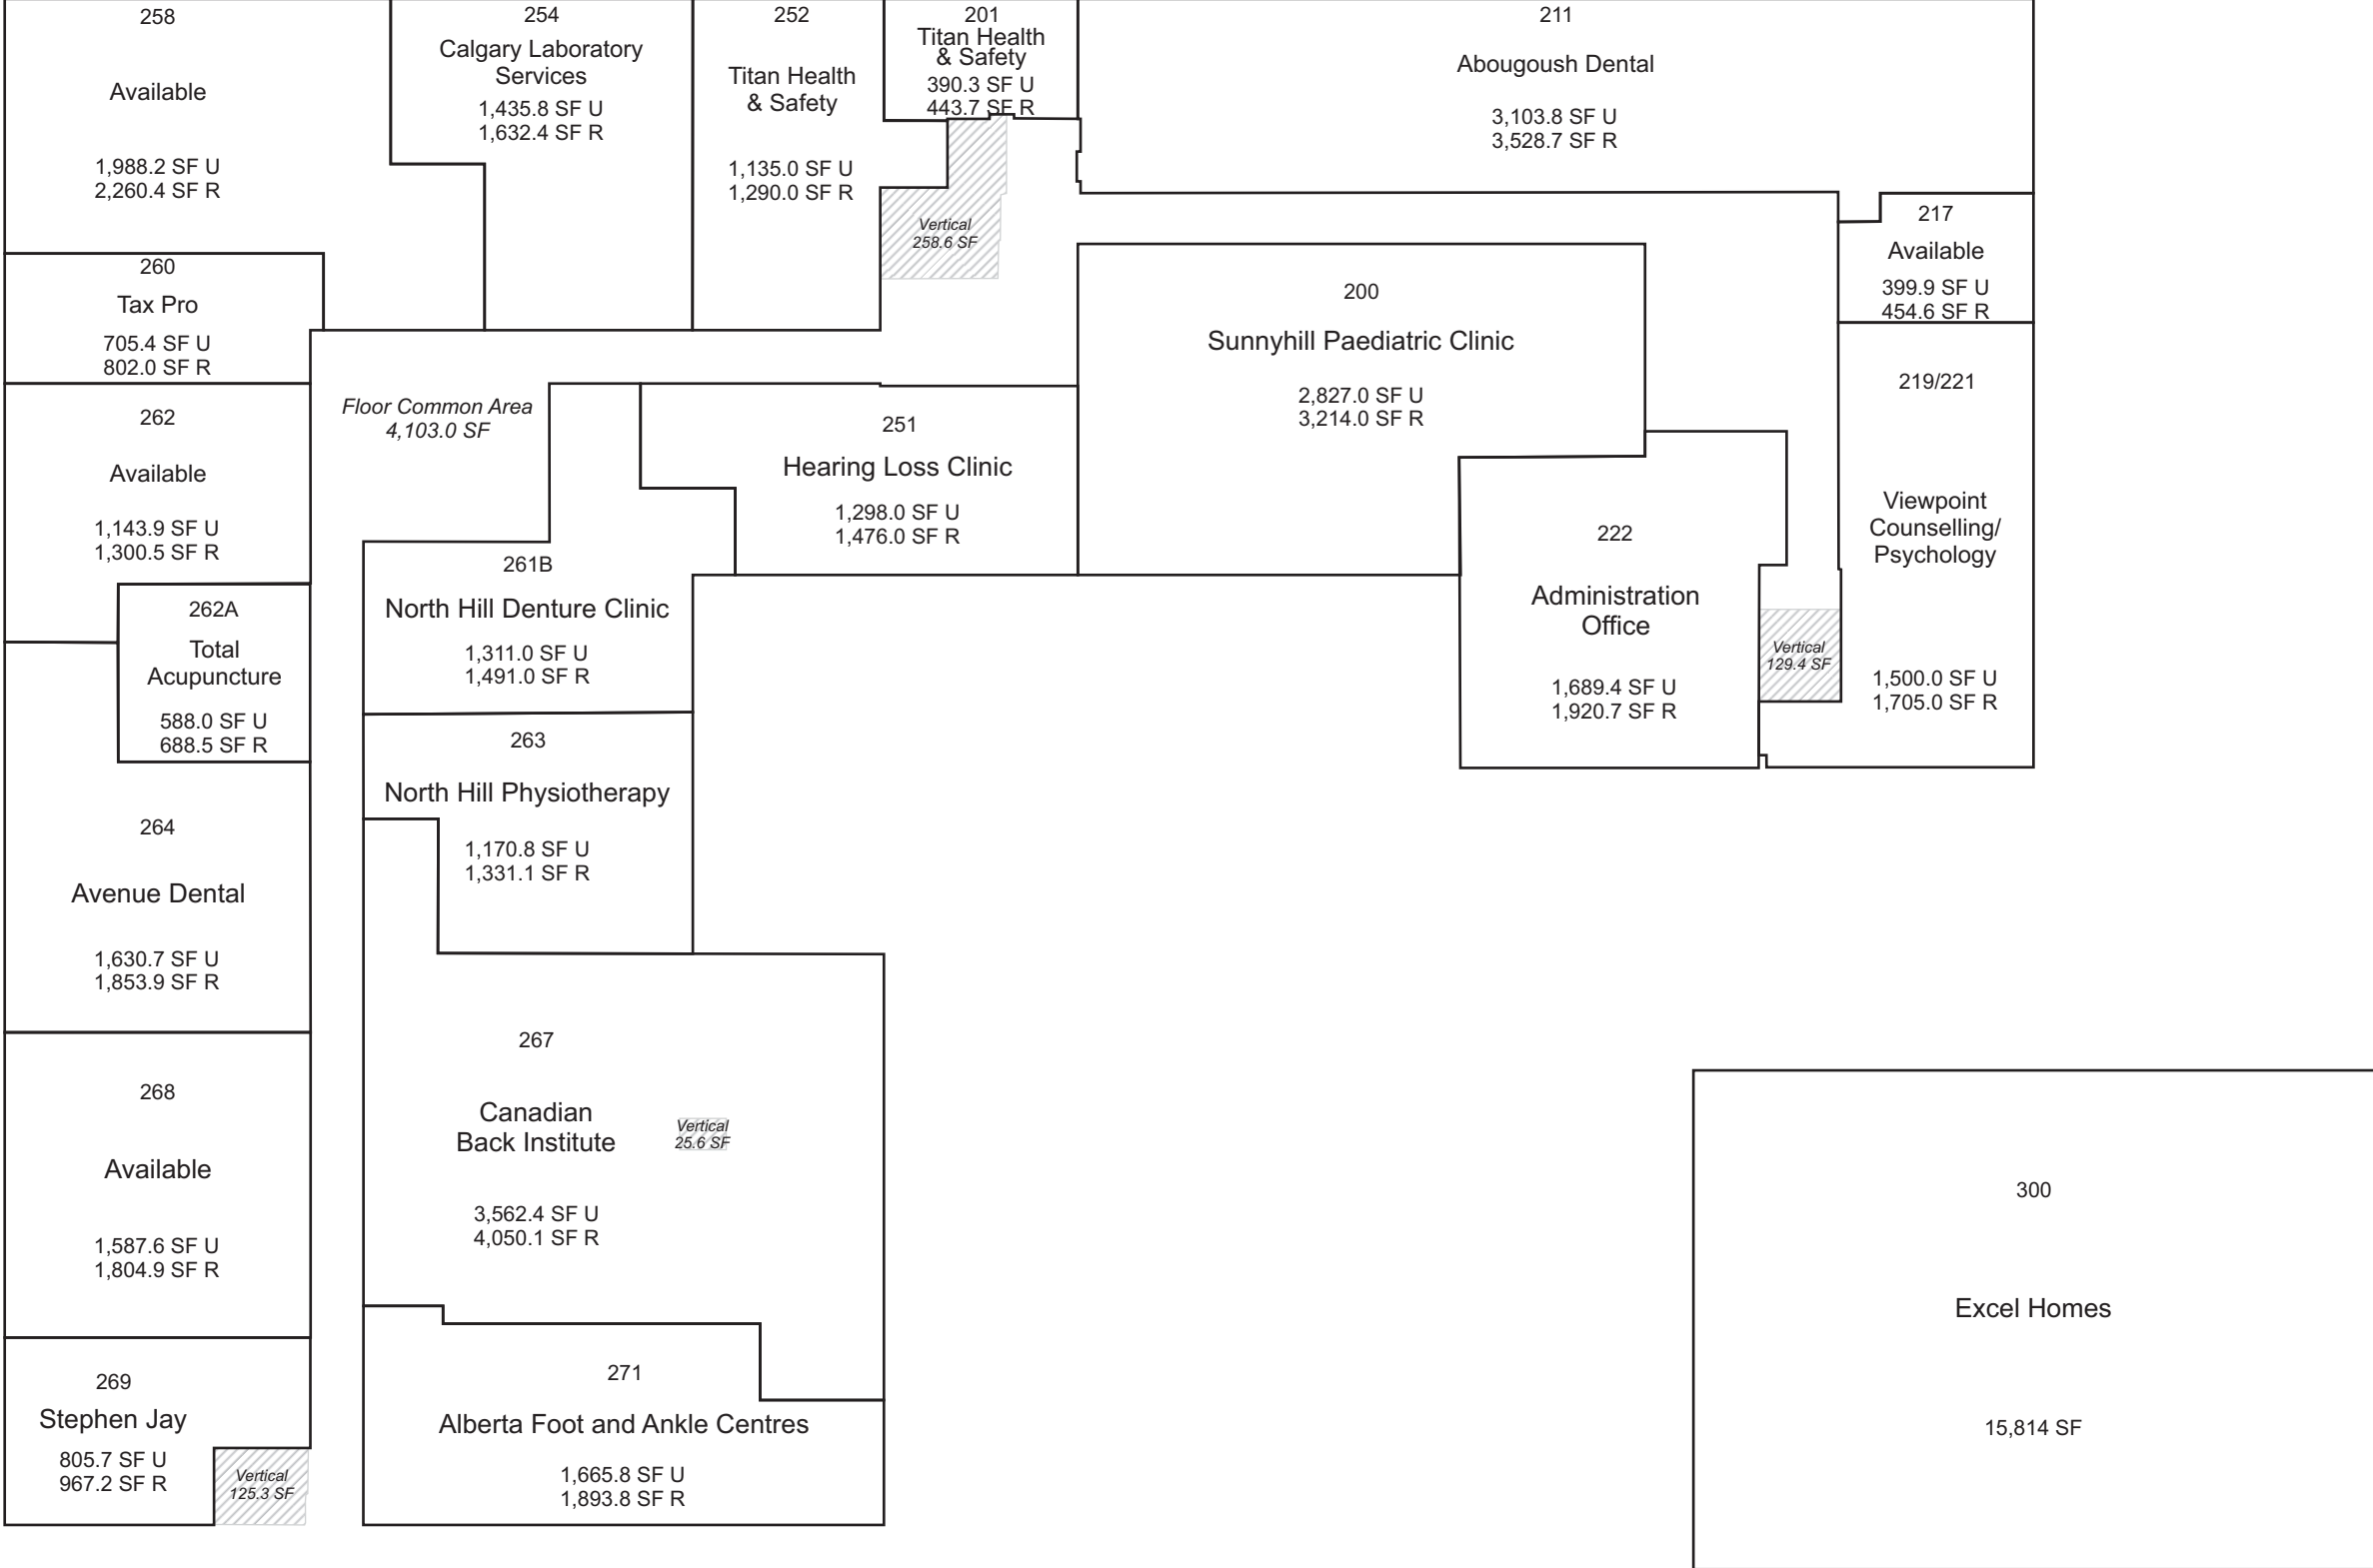

North Hill Centre - Office

Calgary, AB

This site plan is presented solely for the purpose of identifying the approximate location of the buildings as presently contemplated by the owner/landlord. Building dimensions, access and parking areas, existing tenant locations and identities are approximate and subject to change at the owner's discretion from time to time without notice. The information provided herein should be otherwise verified and is not intended to be relied upon in the form presented.