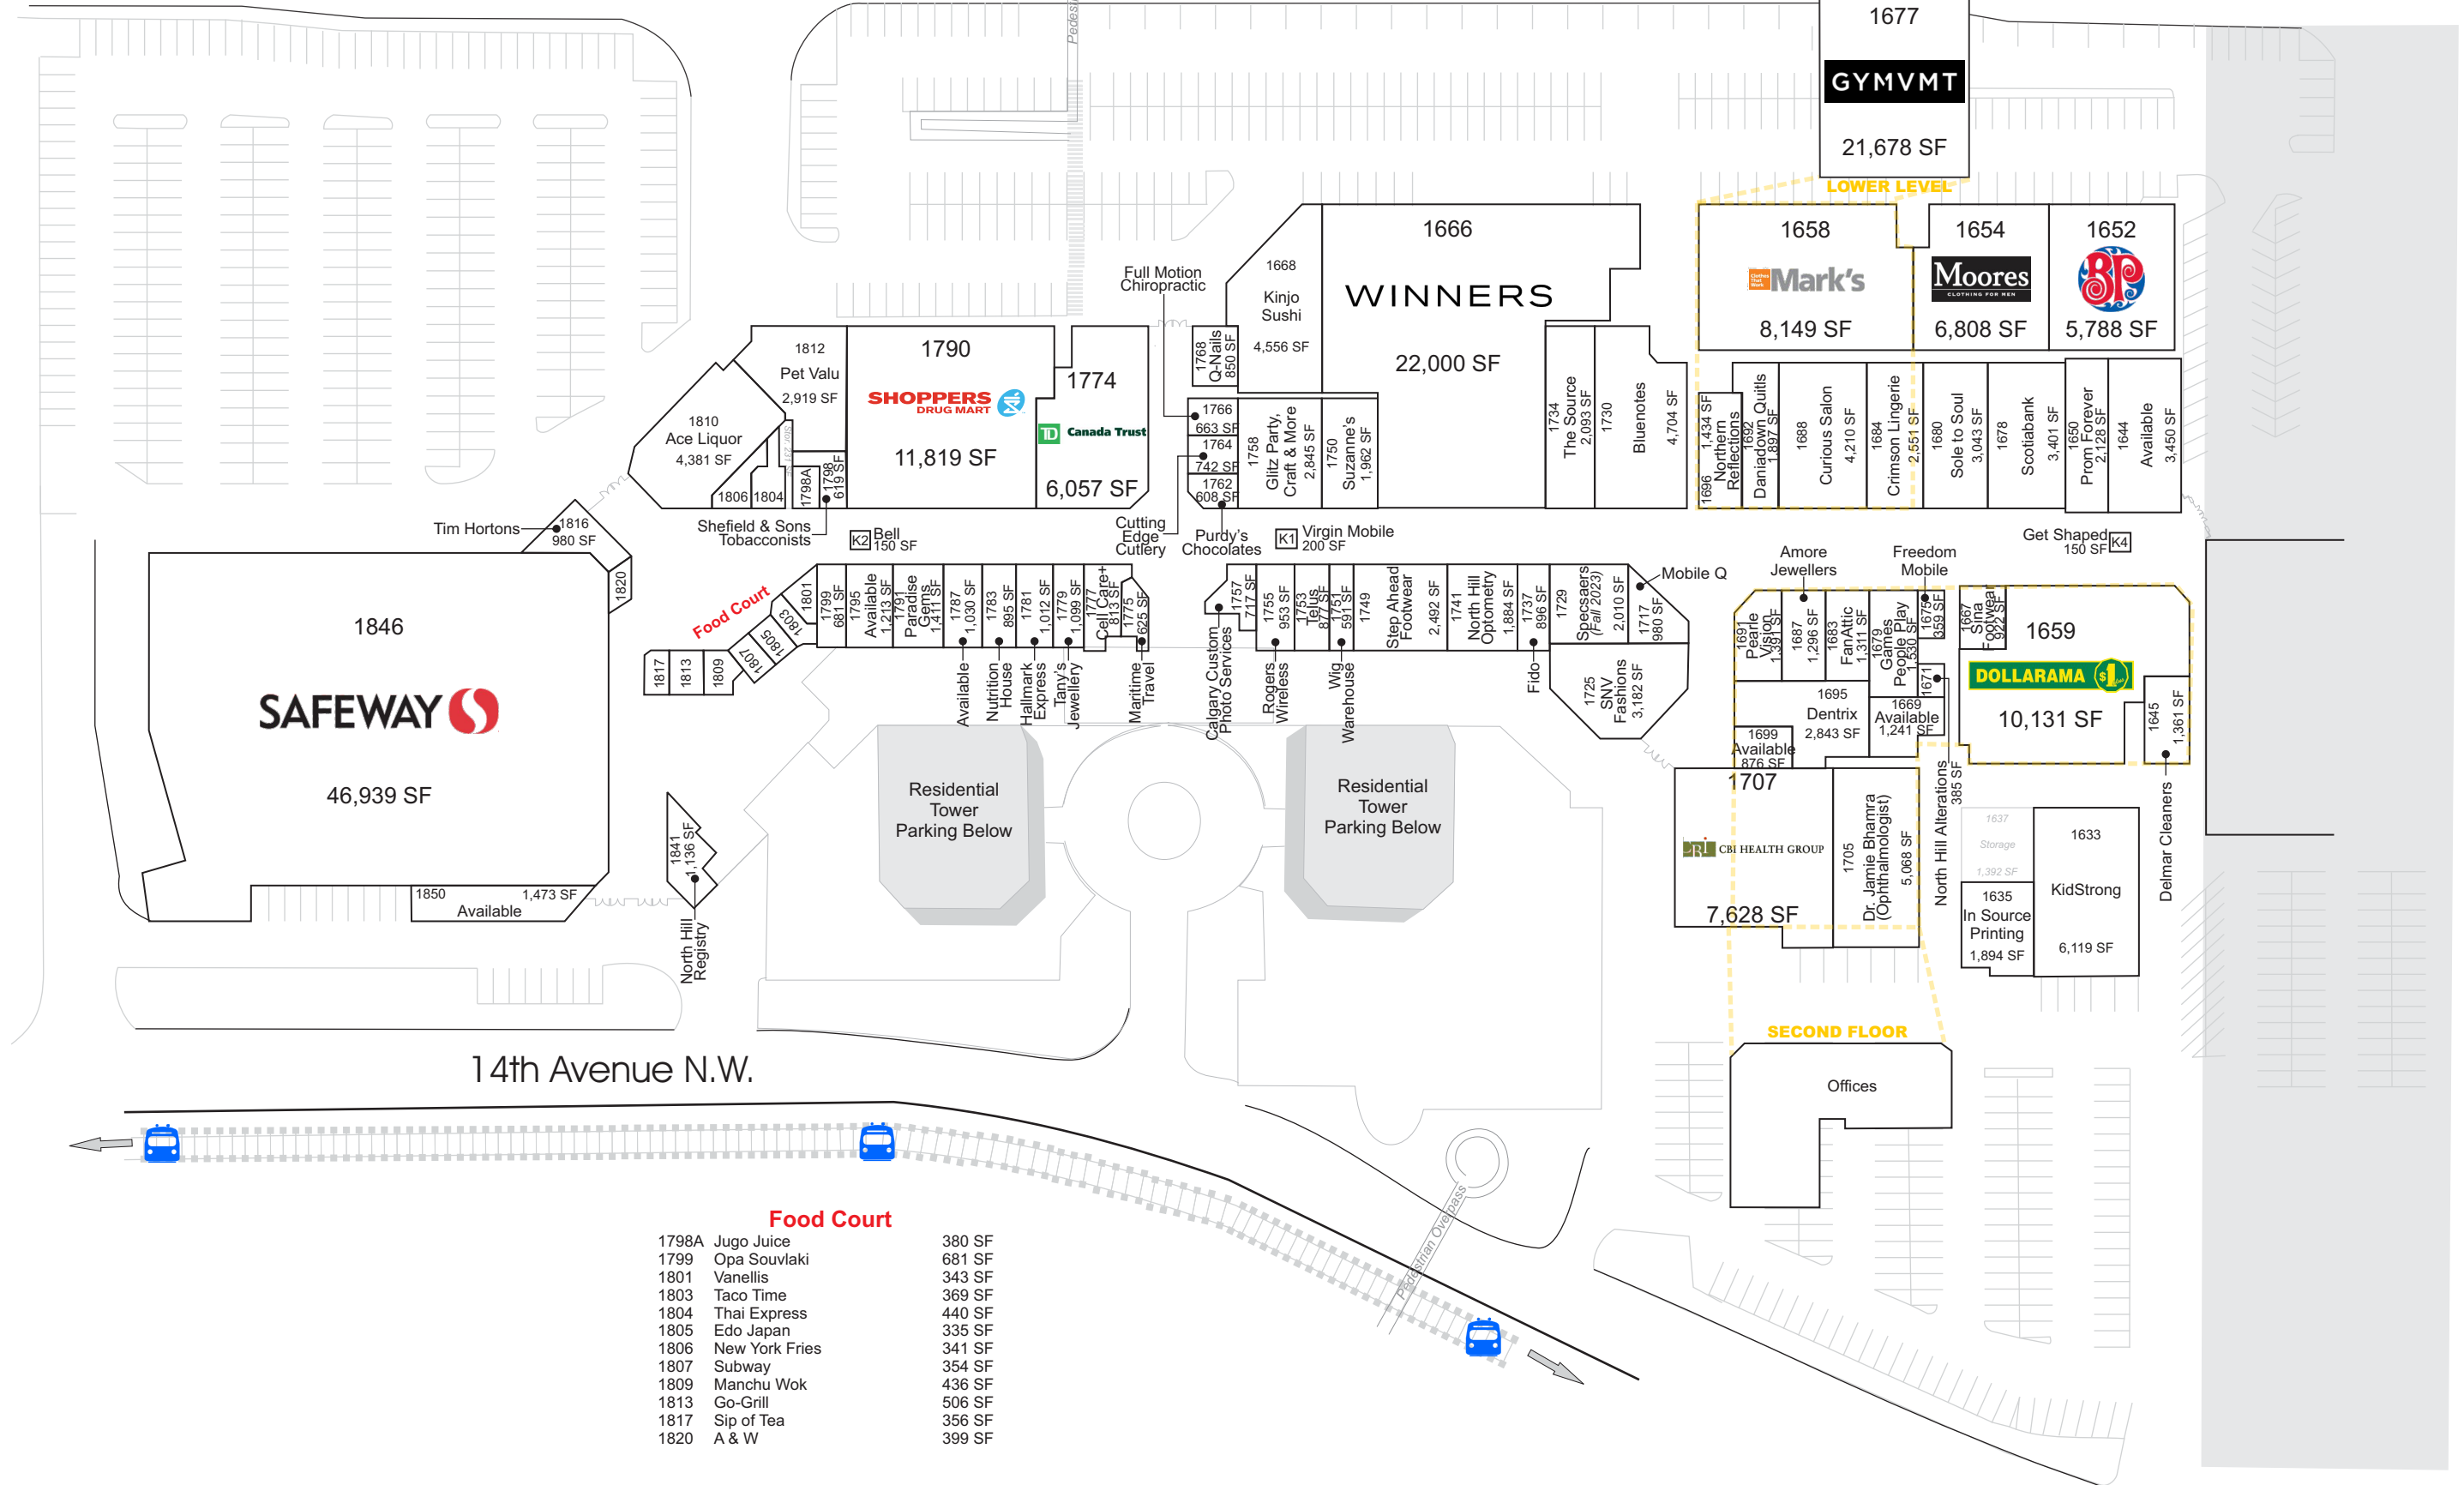

North Hill Centre

Calgary, AB

16th Avenue N.W. (Trans Canada Highway)

14th Street N.W.

Food Court

1798A	Jugo Juice	380 SF
1799	Opa Souvlaki	681 SF
1801	Vanellis	343 SF
1803	Taco Time	369 SF
1804	Thai Express	440 SF
1805	Edo Japan	335 SF
1806	New York Fries	341 SF
1807	Subway	354 SF
1809	Manchu Wok	436 SF
1813	Go-Grill	506 SF
1817	Sip of Tea	356 SF
1820	A & W	399 SF

This site plan is presented solely for the purpose of identifying the approximate location of the buildings as presently contemplated by the owner/landlord. Building dimensions, access and parking areas, existing tenant locations and identities are approximate and subject to change at the owner's discretion from time to time without notice. The information provided herein should be otherwise verified and is not intended to be relied upon in the form presented.