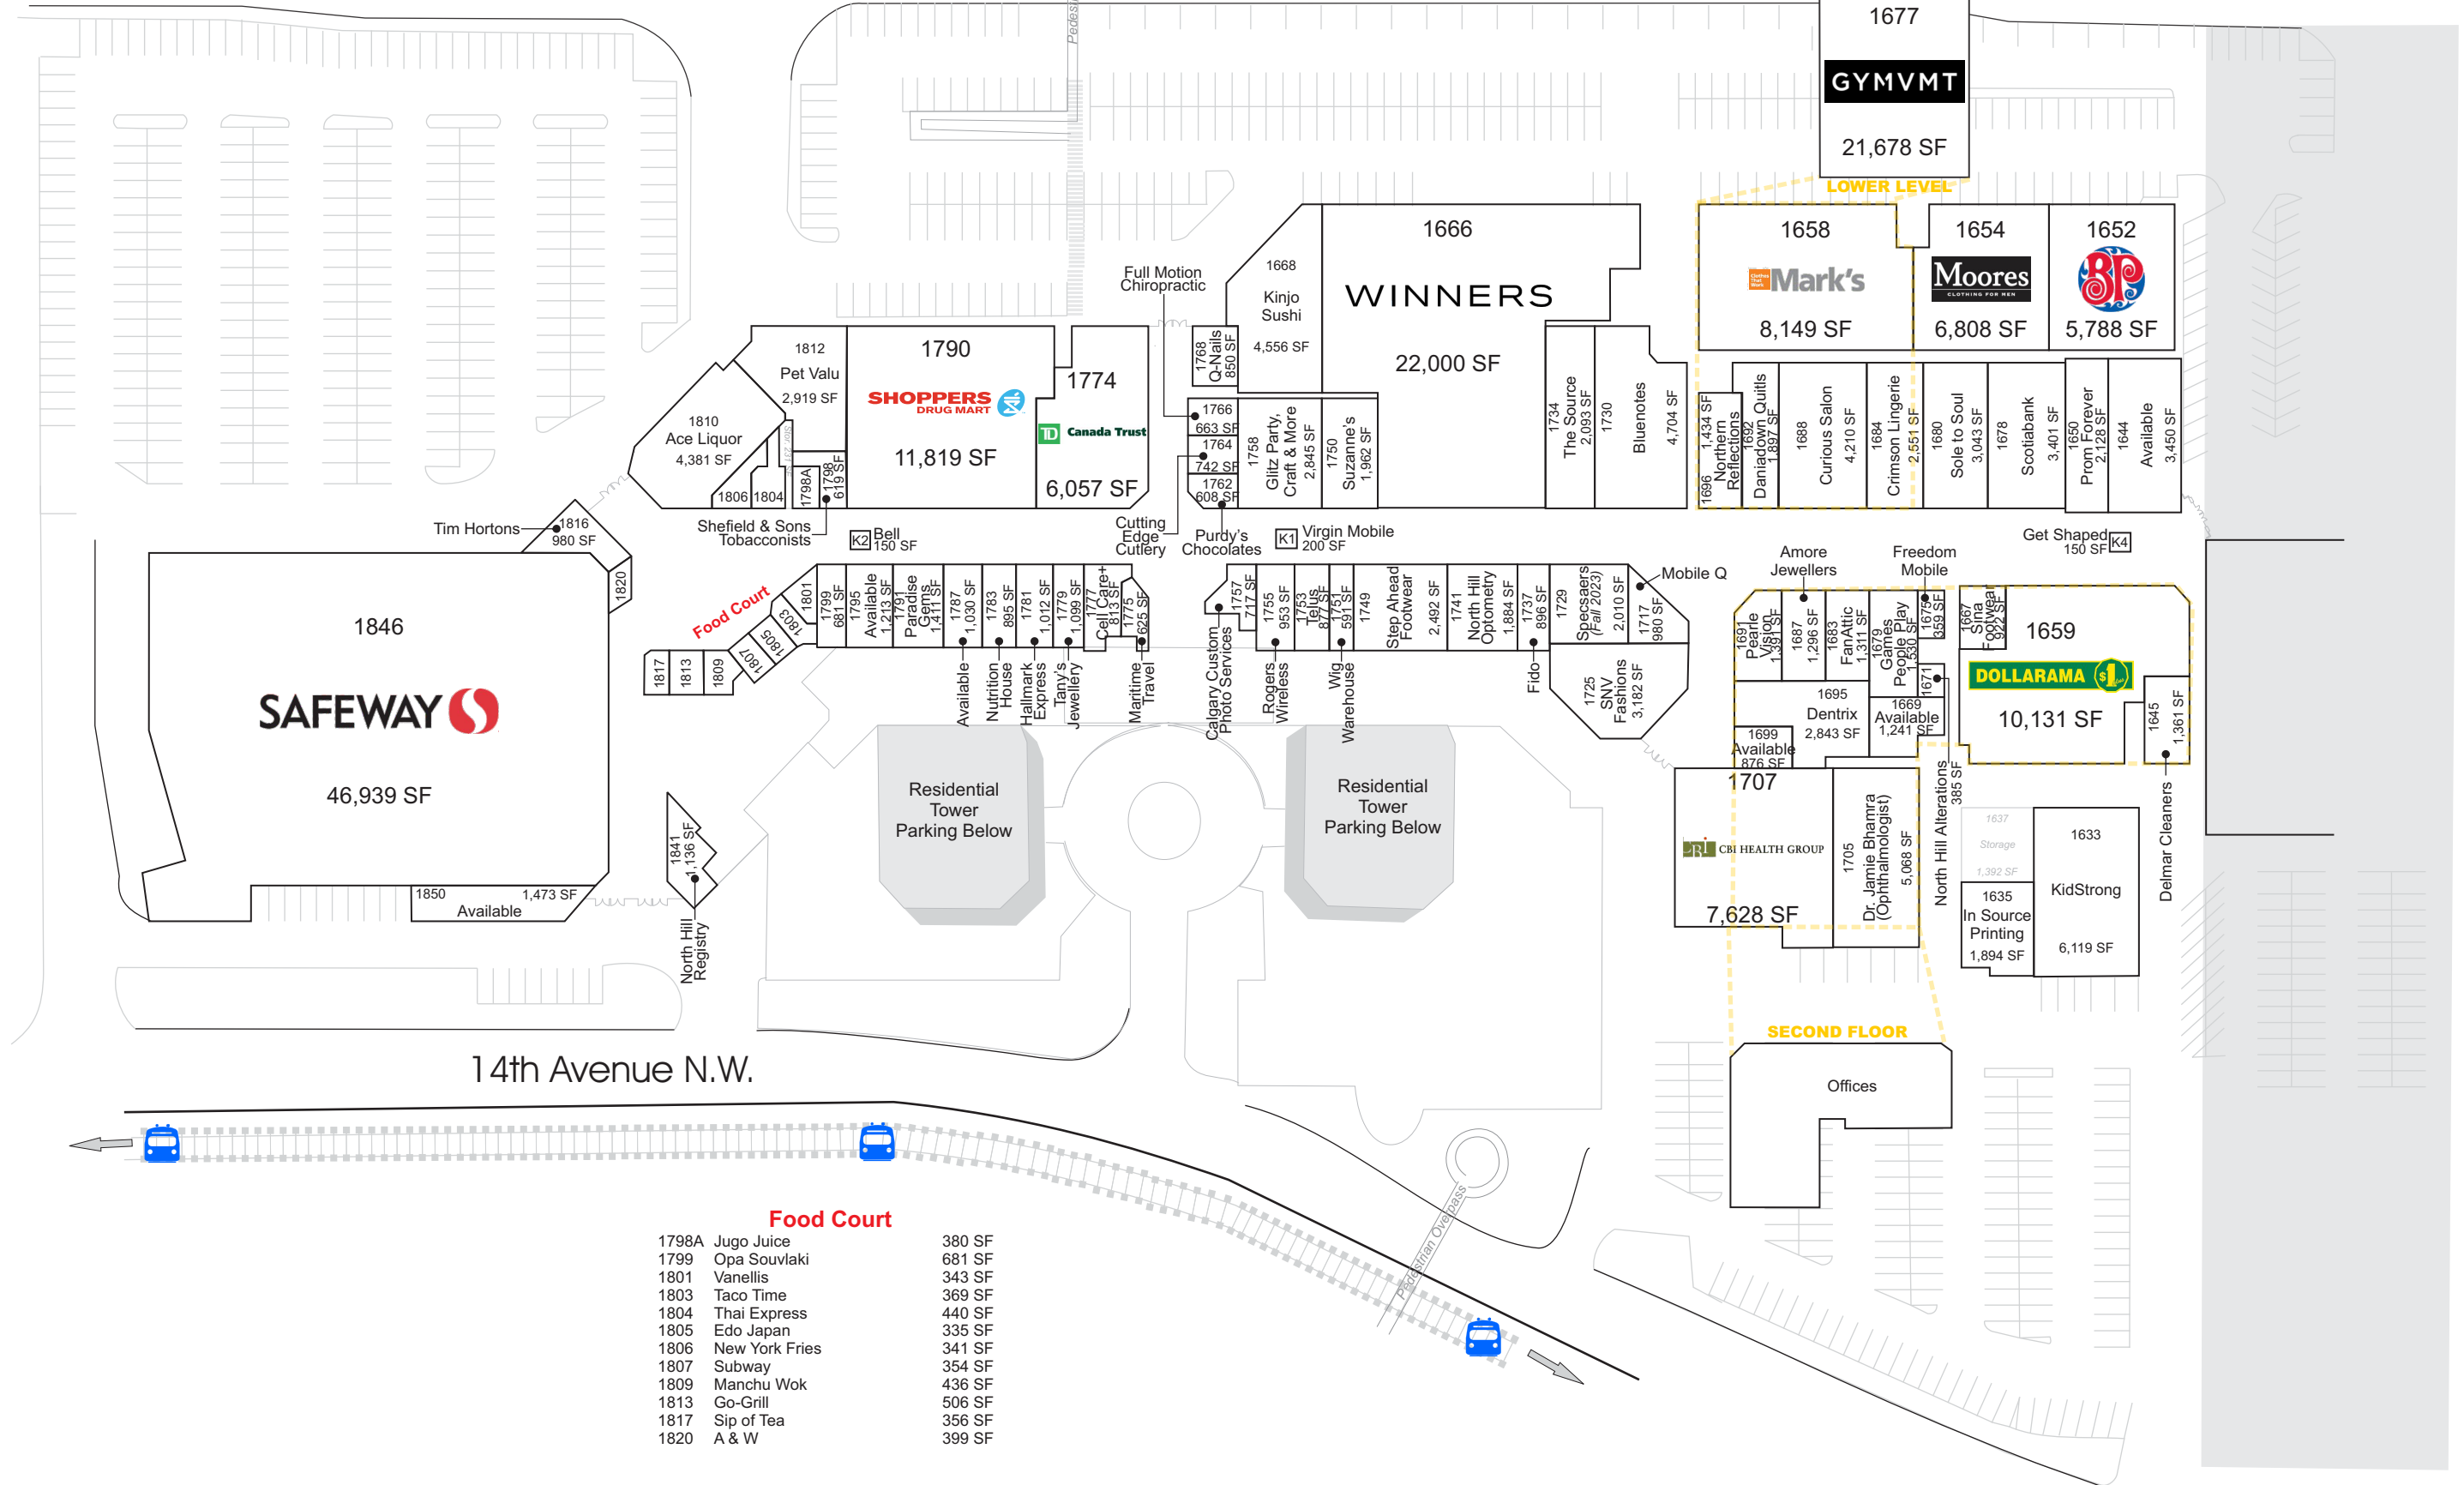

North Hill Centre

Calgary, AB

16th Avenue N.W. (Trans Canada Highway)

14th Street N.W.

Food Court

1798A	Jugo Juice	380 SF
1799	Opa Souvlaki	681 SF
1801	Vanellis	343 SF
1803	Taco Time	369 SF
1804	Thai Express	440 SF
1805	Edo Japan	335 SF
1806	New York Fries	341 SF
1807	Subway	354 SF
1809	Manchu Wok	436 SF
1813	Go-Grill	506 SF
1817	Sip of Tea	356 SF
1820	A & W	399 SF

This site plan is presented solely for the purpose of identifying the approximate location of the buildings as presently contemplated by the owner/landlord. Building dimensions, access and parking areas, existing tenant locations and identities are approximate and subject to change at the owner's discretion from time to time without notice. The information provided herein should be otherwise verified and is not intended to be relied upon in the form presented.