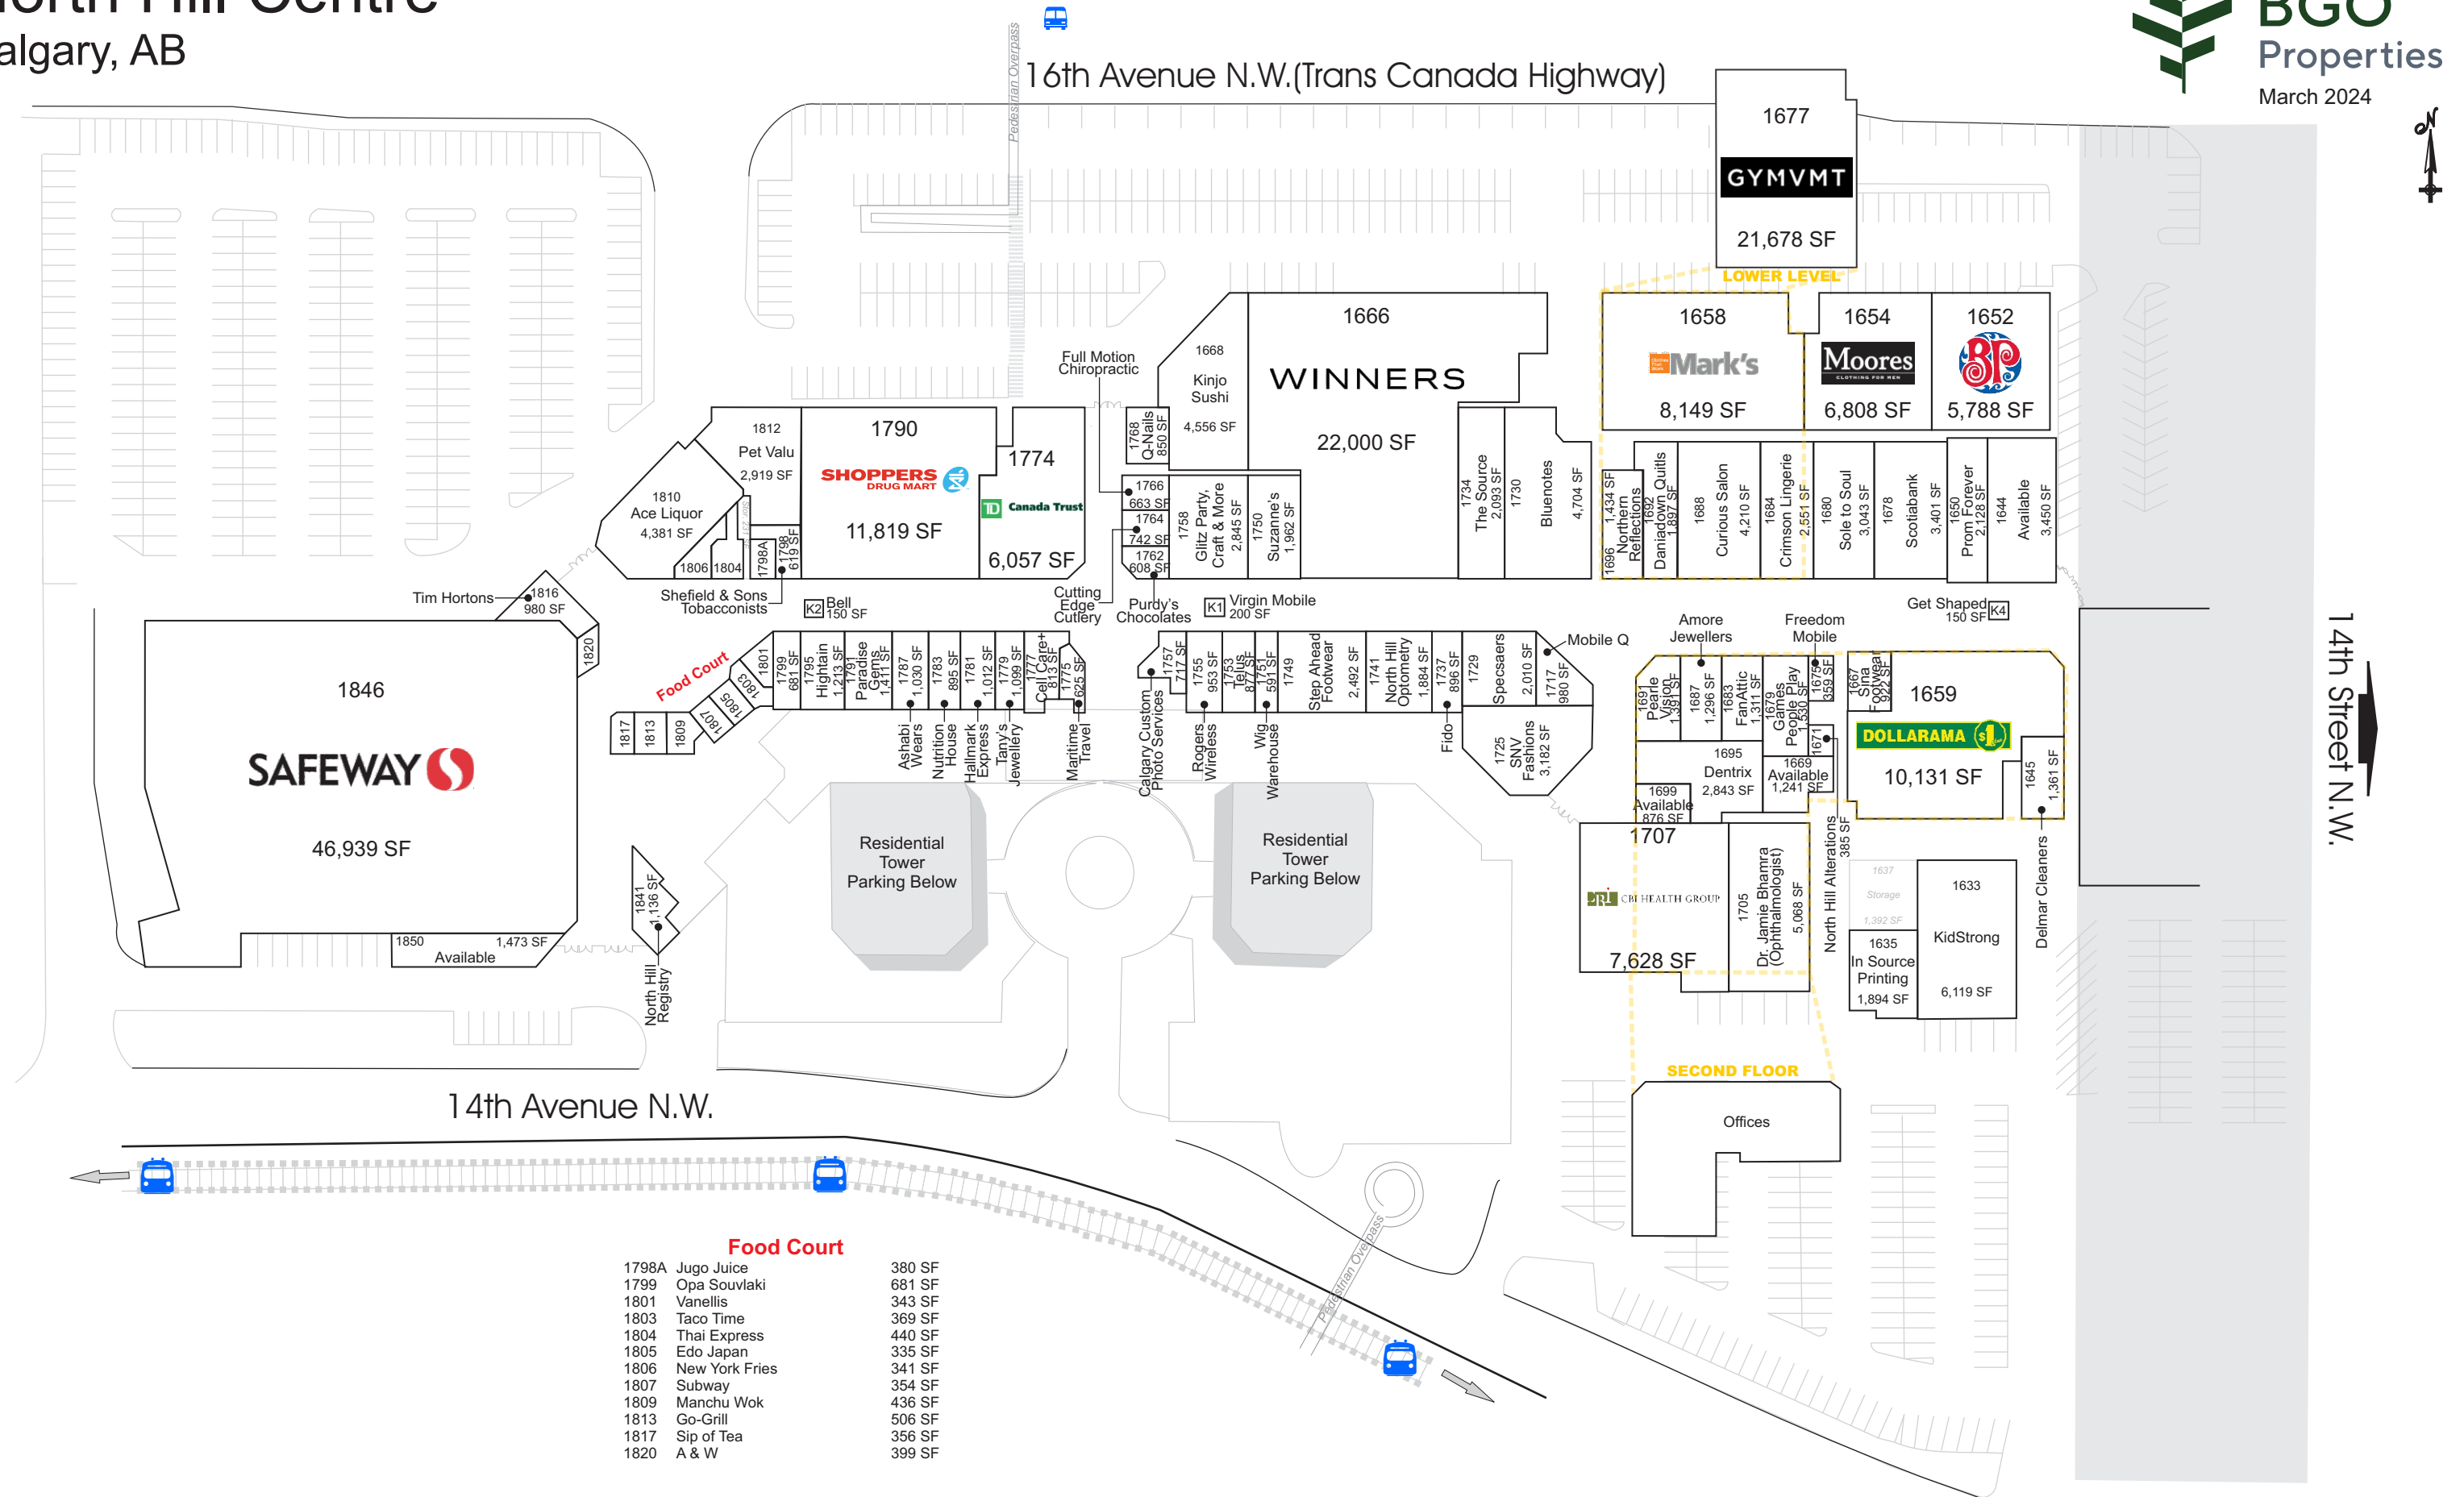

North Hill Centre

Calgary, AB

Food Court

1798A	Jugo Juice	380 SF
1799	Opa Souvlaki	681 SF
1801	Vanellis	343 SF
1803	Taco Time	369 SF
1804	Thai Express	440 SF
1805	Edo Japan	335 SF
1806	New York Fries	341 SF
1807	Subway	354 SF
1809	Manchu Wok	436 SF
1813	Go-Grill	506 SF
1817	Sip of Tea	356 SF
1820	A & W	399 SF

This site plan is presented solely for the purpose of identifying the approximate location of the buildings as presently contemplated by the owner/landlord. Building dimensions, access and parking areas, existing tenant locations and identities are approximate and subject to change at the owner's discretion from time to time without notice. The information provided herein should be otherwise verified and is not intended to be relied upon in the form presented.