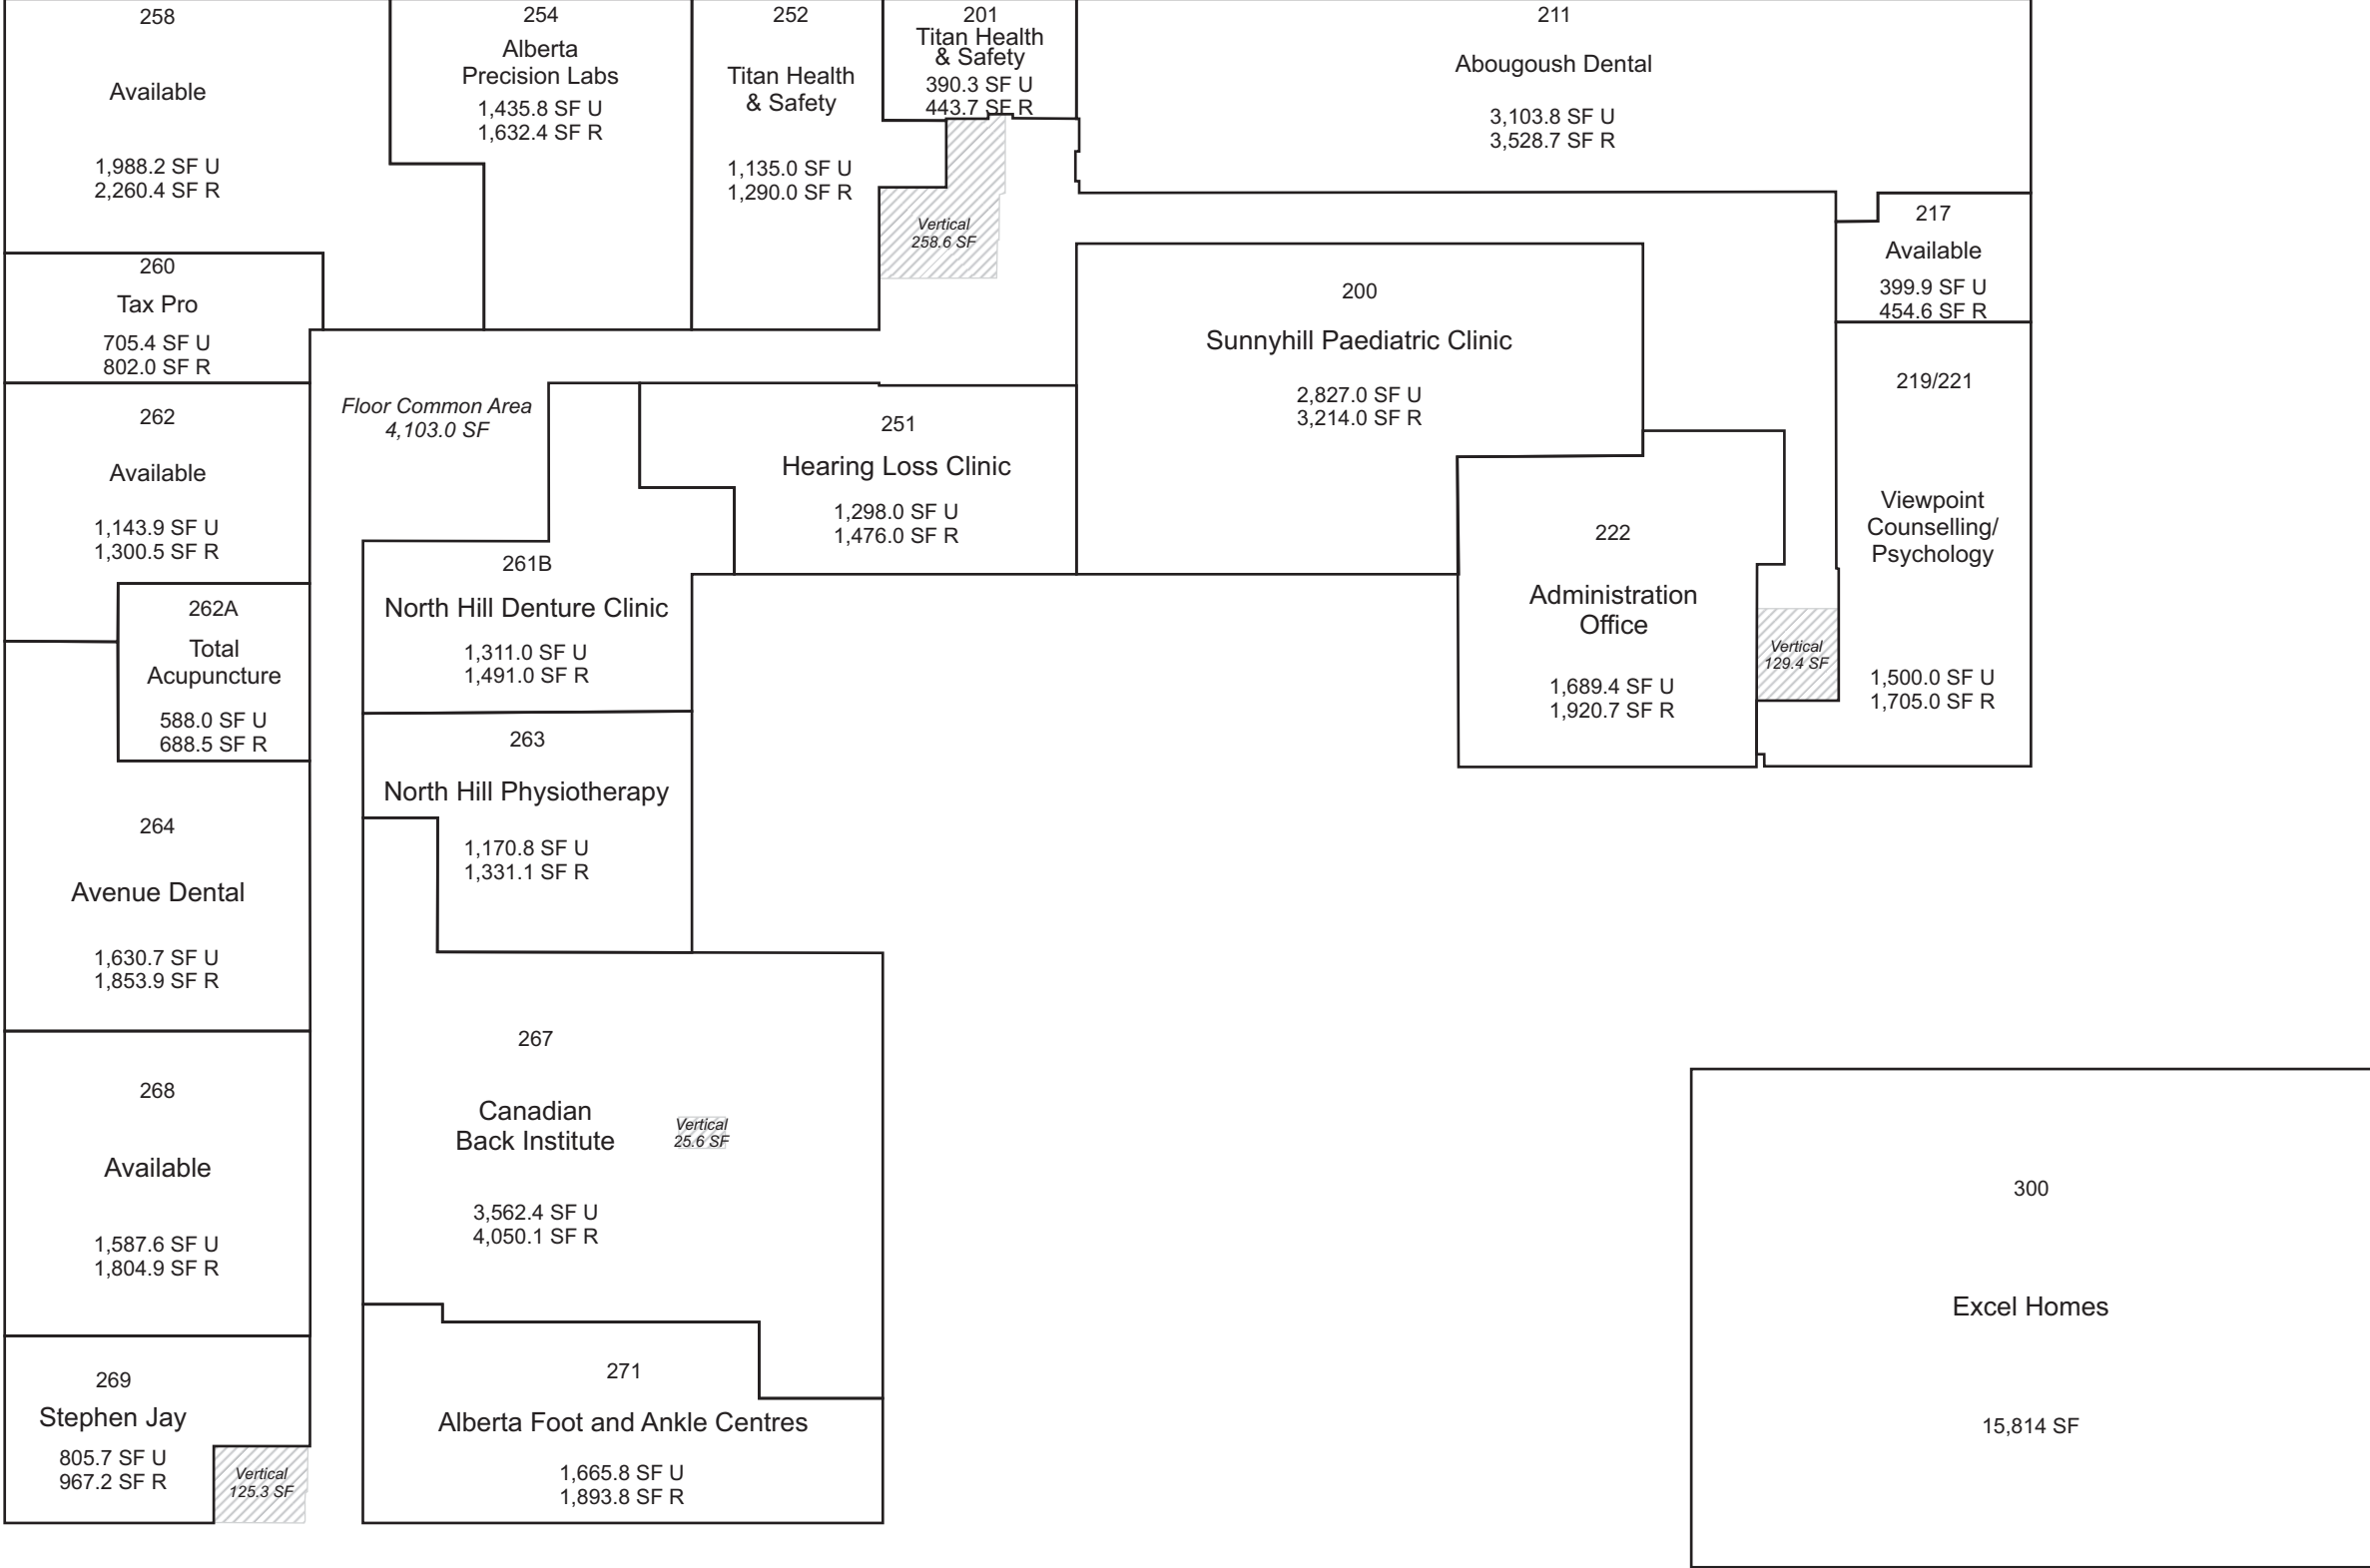

# North Hill Centre - Office

Calgary, AB

This site plan is presented solely for the purpose of identifying the approximate location of the buildings as presently contemplated by the owner/landlord. Building dimensions, access and parking areas, existing tenant locations and identities are approximate and subject to change at the owner's discretion from time to time without notice. The information provided herein should be otherwise verified and is not intended to be relied upon in the form presented.