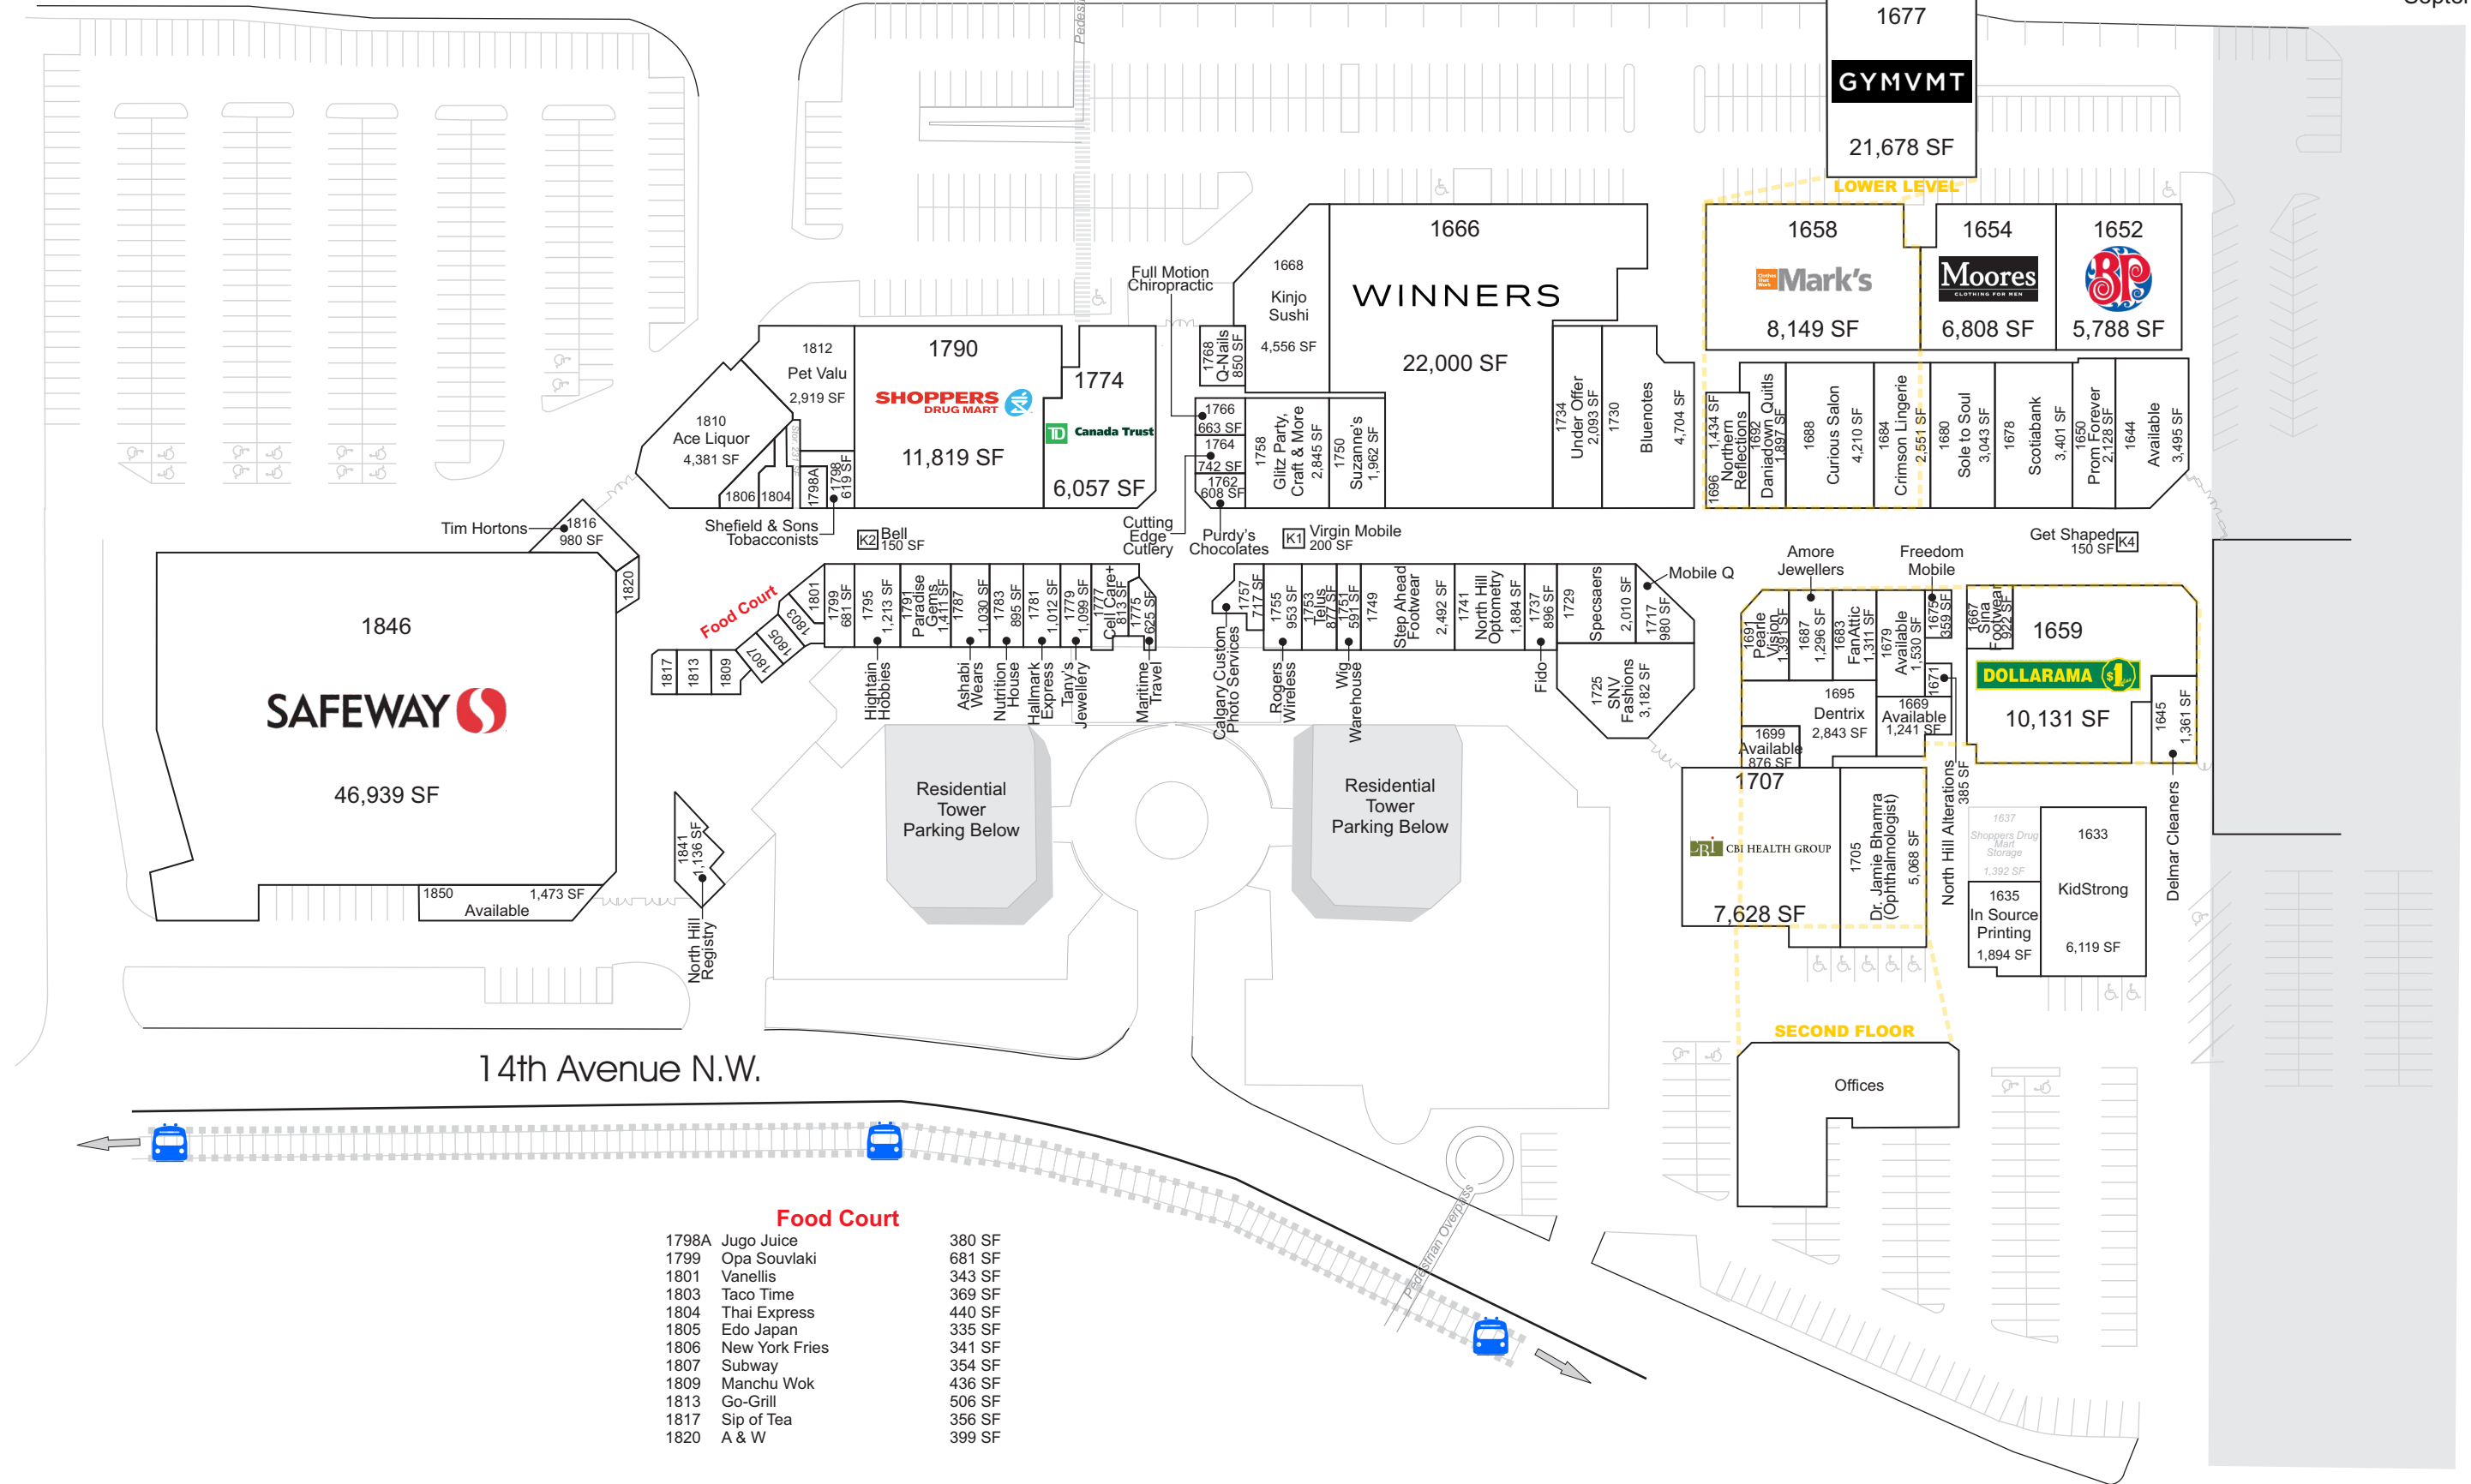

# North Hill Centre

Calgary, AB

16th Avenue N.W. (Trans Canada Highway)

14th Street N.W.

**Food Court**

1798A	Jugo Juice	380 SF
1799	Opa Souvlaki	681 SF
1801	Vanellis	343 SF
1803	Taco Time	369 SF
1804	Thai Express	440 SF
1805	Edo Japan	335 SF
1806	New York Fries	341 SF
1807	Subway	354 SF
1809	Manchu Wok	436 SF
1813	Go-Grill	506 SF
1817	Sip of Tea	356 SF
1820	A & W	399 SF

This site plan is presented solely for the purpose of identifying the approximate location of the buildings as presently contemplated by the owner/landlord. Building dimensions, access and parking areas, existing tenant locations and identities are approximate and subject to change at the owner's discretion from time to time without notice. The information provided herein should be otherwise verified and is not intended to be relied upon in the form presented.