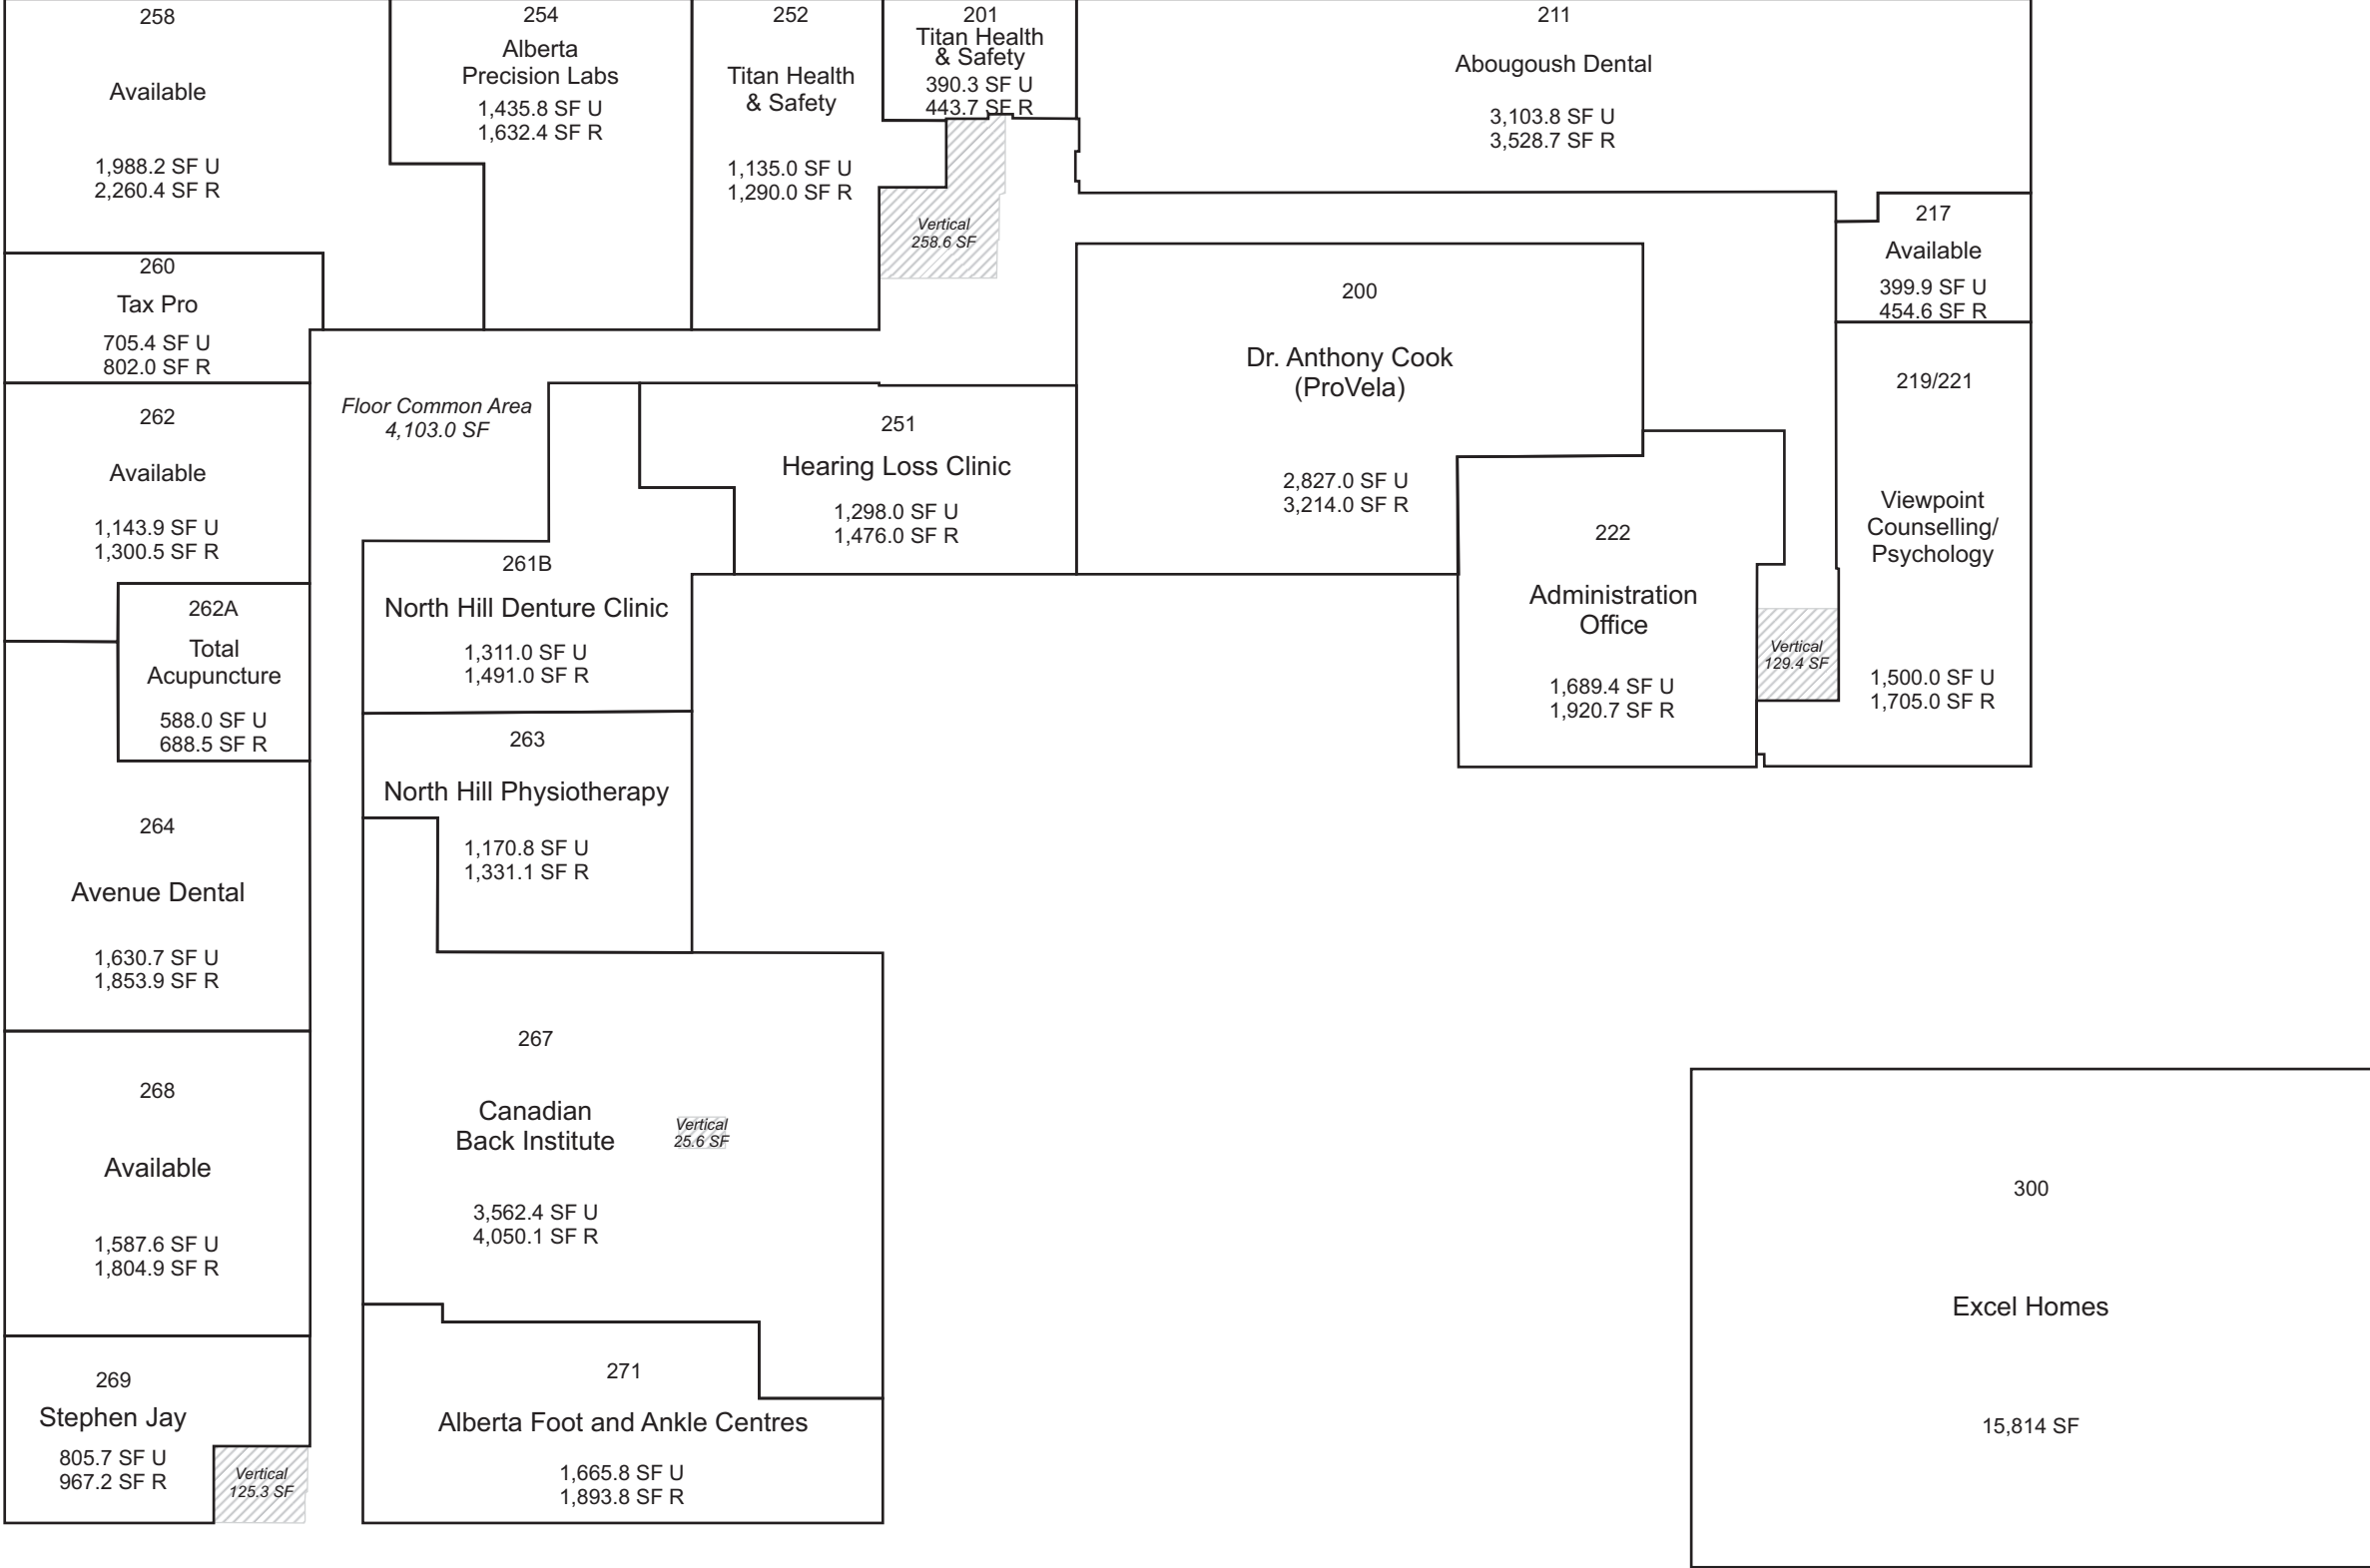

# North Hill Centre - Office

Calgary, AB

This site plan is presented solely for the purpose of identifying the approximate location of the buildings as presently contemplated by the owner/landlord. Building dimensions, access and parking areas, existing tenant locations and identities are approximate and subject to change at the owner's discretion from time to time without notice. The information provided herein should be otherwise verified and is not intended to be relied upon in the form presented.