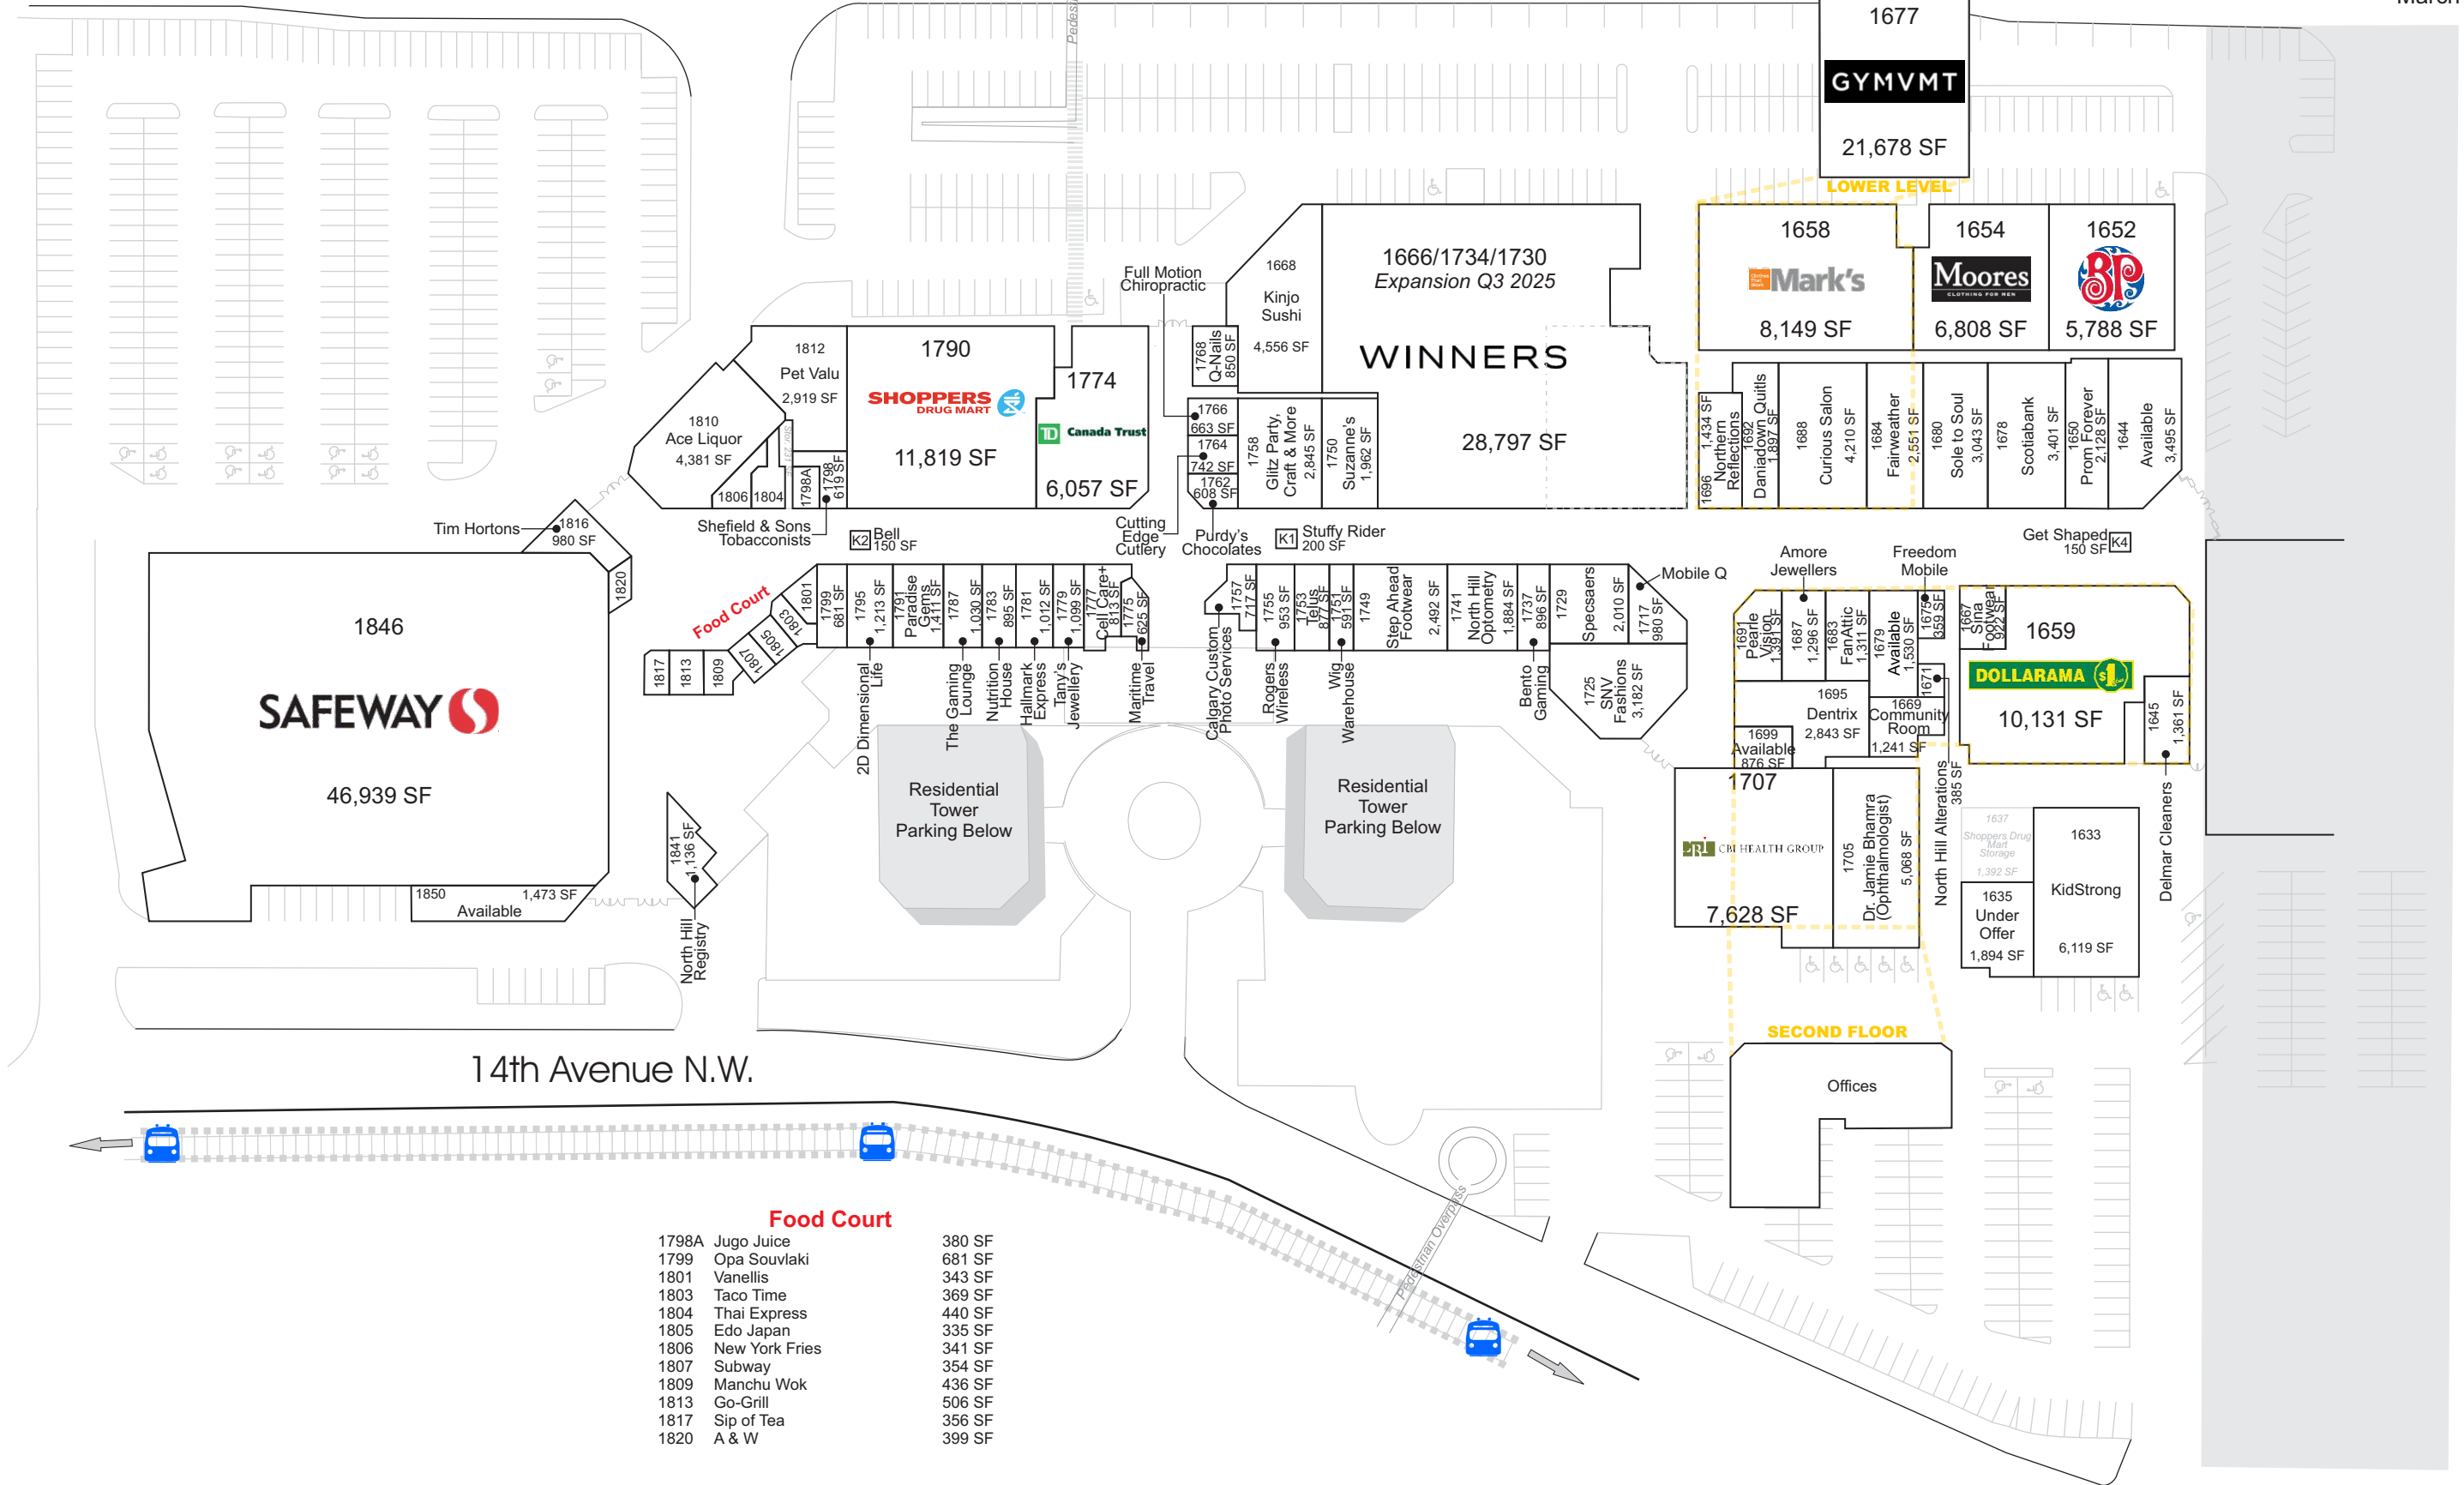

North Hill Centre

Calgary, AB

16th Avenue N.W. (Trans Canada Highway)

14th Street N.W.

Food Court

1798A	Jugo Juice	380 SF
1799	Opa Souvlaki	681 SF
1801	Vanellis	343 SF
1803	Taco Time	369 SF
1804	Thai Express	440 SF
1805	Edo Japan	335 SF
1806	New York Fries	341 SF
1807	Subway	354 SF
1809	Manchu Wok	436 SF
1813	Go-Grill	506 SF
1817	Sip of Tea	356 SF
1820	A & W	399 SF

This site plan is presented solely for the purpose of identifying the approximate location of the buildings as presently contemplated by the owner/landlord. Building dimensions, access and parking areas, existing tenant locations and identities are approximate and subject to change at the owner's discretion from time to time without notice. The information provided herein should be otherwise verified and is not intended to be relied upon in the form presented.